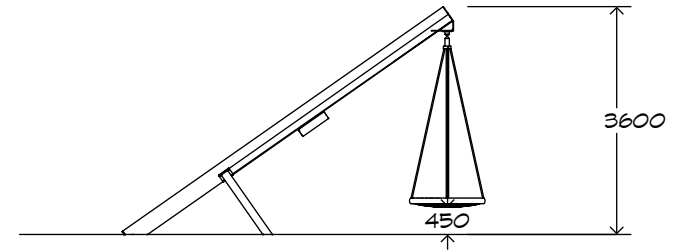

Product Sheet

Pendulum Steel Swing

SWG-STP 031-1-3.4

1 Basket

Product Warranty

Playground Creations warrants its products to be free from defect in materials or workmanship during normal use and installation and in accordance with our specifications.

Full warranty details on request.

Disclaimer: This should be read in conjunction with the Playground Creations full warranty terms and conditions.

On H5 posts and stainless steel fabricated components

On steel equipment with forced movement

On HDPE (high density polyethylene) structural failure

On combination rope work and activity nets

On all moving components

SURFACING:
RECOMMENDED: 73 m²
EDGING: 41 lm