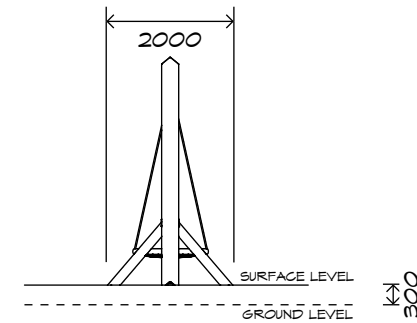

Product Sheet

Pendulum Steel Swing

SWG-STP 031-1-3.4

1 Basket

Product Warranty

Playground Creations warrants its products to be free from defect in materials or workmanship during normal use and installation and in accordance with our specifications.

Full warranty details on request.

Disclaimer: This should be read in conjunction with the Playground Creations full warranty terms and conditions.

On H5 posts and stainless steel fabricated components

On steel equipment with forced movement

On HDPE (high density polyethylene) structural failure

On combination rope work and activity nets

On all moving components

SURFACING:
RECOMMENDED: 73 m²
EDGING: 41 lm