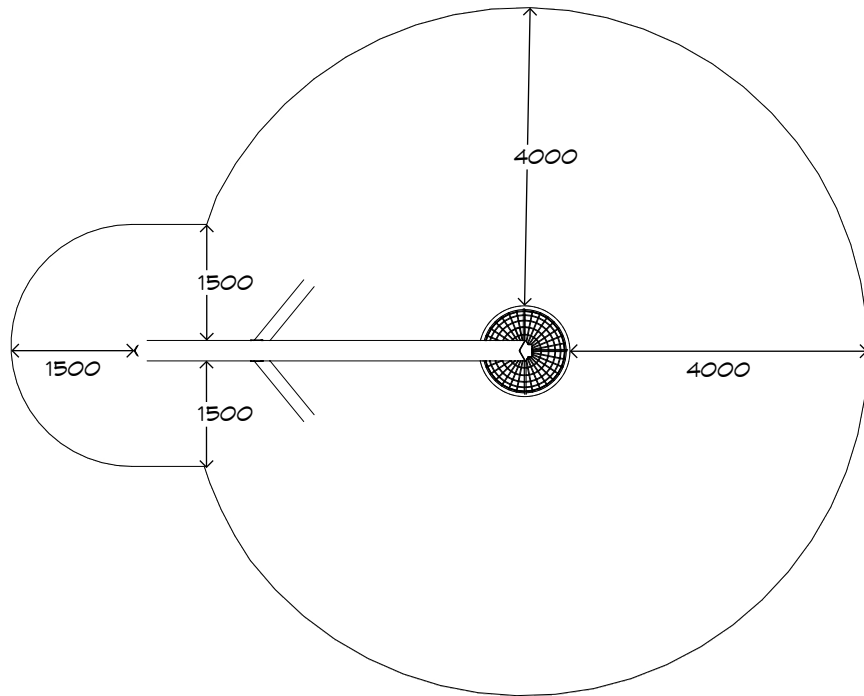

Product Sheet

Pendulum Steel Swing

SWG-STP 031-1-3.4

1 Basket

Product Warranty

Playground Creations warrants its products to be free from defect in materials or workmanship during normal use and installation and in accordance with our specifications.

Full warranty details on request.

Disclaimer: This should be read in conjunction with the Playground Creations full warranty terms and conditions.

On H5 posts and stainless steel fabricated components

On steel equipment with forced movement

On HDPE (high density polyethylene) structural failure

On combination rope work and activity nets

On all moving components

SURFACING:
RECOMMENDED: 73 m²
EDGING: 41 lm