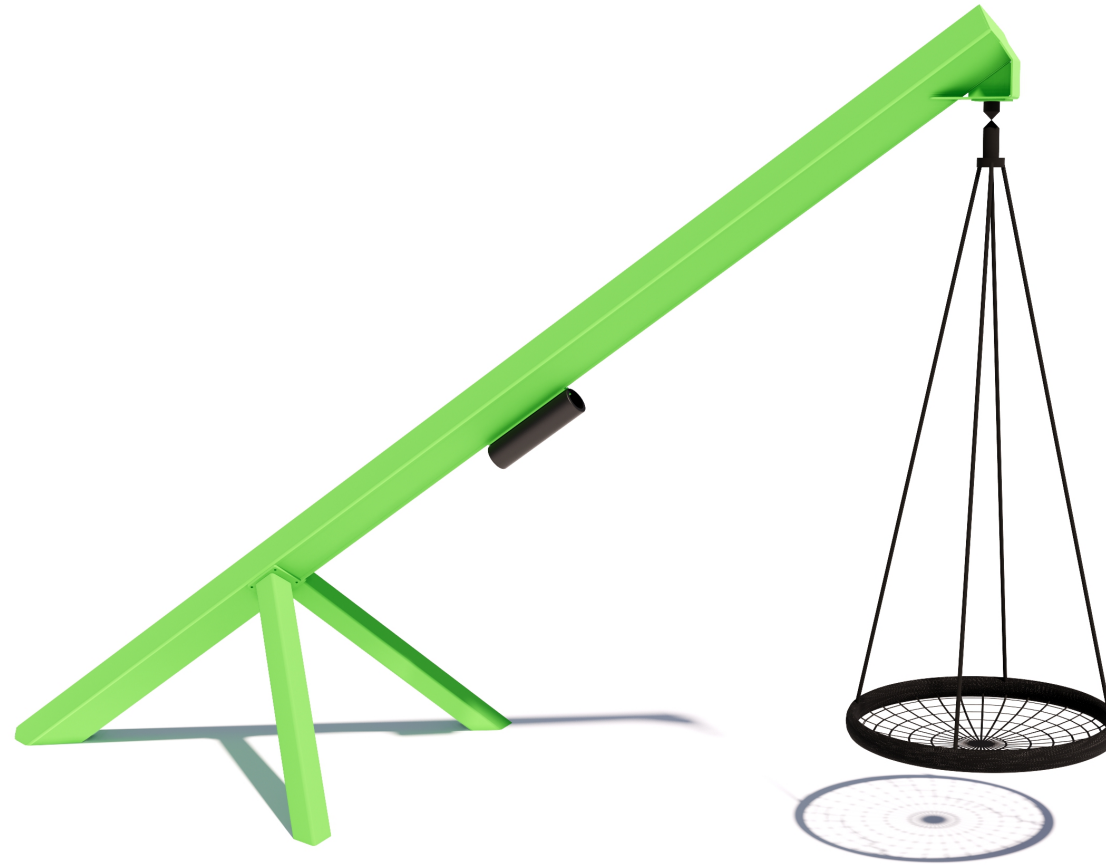

# Pendulum Steel Swing

SWG-STP 031-1-3.4

1 Basket

CRITICAL  
FALL HEIGHT  
2m

TOTAL  
HEIGHT  
3.6m

RECOMMENDED  
SURFACING  
73m<sup>2</sup>

RECOMMENDED  
AGE  
3+

RECOMMENDED  
USERS  
1-4

## Pendulum Steel Swing

SWG-STP 031-1-3.4

1 Basket