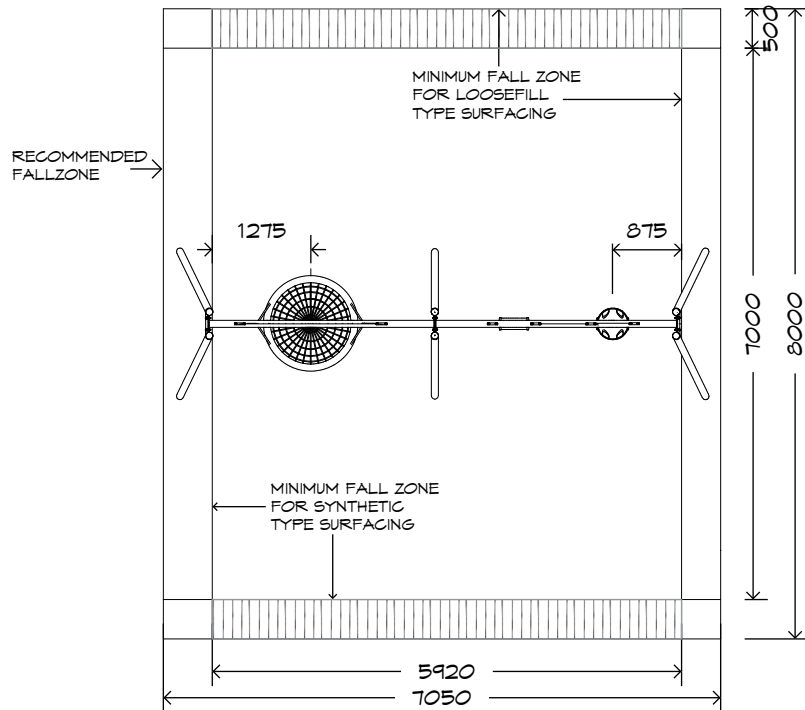

Product Sheet

2 Bay Steel Swing

SWG-ST 021-2-2.4

1 Toddler | 1 Strap | 1 Basket

Product Warranty

Playground Creations warrants its products to be free from defect in materials or workmanship during normal use and installation and in accordance with our specifications.

Full warranty details on request.

Disclaimer: This should be read in conjunction with the Playground Creations full warranty terms and conditions.

On H5 posts and stainless steel fabricated components

On steel equipment with forced movement

On HDPE (high density polyethylene) structural failure

On combination rope work and activity nets

On all moving components

SURFACING:
RECOMMENDED: 57m²
EDGING: 31lm