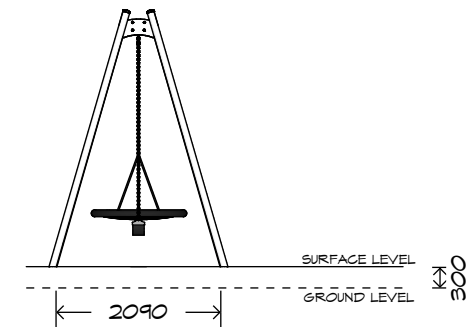

Product Sheet

2 Bay Steel Swing

SWG-ST 021-2-2.4

1 Toddler | 1 Strap | 1 Basket

Product Warranty

Playground Creations warrants its products to be free from defect in materials or workmanship during normal use and installation and in accordance with our specifications.

Full warranty details on request.

Disclaimer: This should be read in conjunction with the Playground Creations full warranty terms and conditions.

On H5 posts and stainless steel fabricated components

On steel equipment with forced movement

On HDPE (high density polyethylene) structural failure

On combination rope work and activity nets

On all moving components

SURFACING:
RECOMMENDED: 57m²
EDGING: 31lm