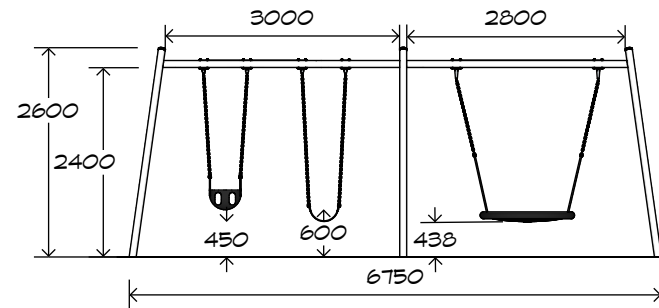

Product Sheet

2 Bay Steel Swing

SWG-ST 021-2-2.4

1 Toddler | 1 Strap | 1 Basket

Product Warranty

Playground Creations warrants its products to be free from defect in materials or workmanship during normal use and installation and in accordance with our specifications.

Full warranty details on request.

Disclaimer: This should be read in conjunction with the Playground Creations full warranty terms and conditions.

On H5 posts and stainless steel fabricated components

On steel equipment with forced movement

On HDPE (high density polyethylene) structural failure

On combination rope work and activity nets

On all moving components

SURFACING:
RECOMMENDED: 57m²
EDGING: 31lm