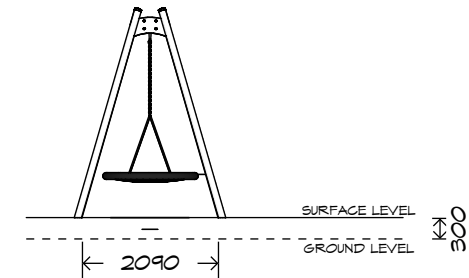

Product Sheet

2 Bay Steel Swing

SWG-ST 022-2-2.4

2 Basket

Product Warranty

Playground Creations warrants its products to be free from defect in materials or workmanship during normal use and installation and in accordance with our specifications.

Full warranty details on request.

Disclaimer: This should be read in conjunction with the Playground Creations full warranty terms and conditions.

On H5 posts and stainless steel fabricated components

On steel equipment with forced movement

On HDPE (high density polyethylene) structural failure

On combination rope work and activity nets

On all moving components

SURFACING:
RECOMMENDED: 55 m²
EDGING: 30lm