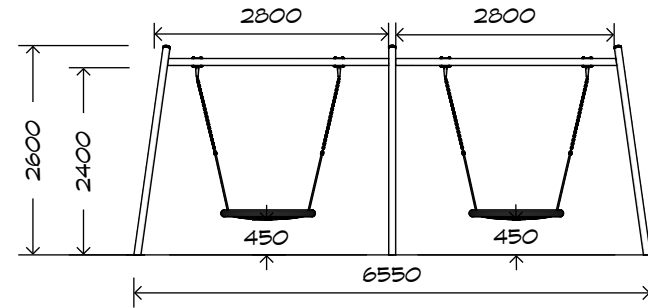

Product Sheet

2 Bay Steel Swing

SWG-ST 022-2-2.4

2 Basket

Product Warranty

Playground Creations warrants its products to be free from defect in materials or workmanship during normal use and installation and in accordance with our specifications.

Full warranty details on request.

Disclaimer: This should be read in conjunction with the Playground Creations full warranty terms and conditions.

On H5 posts and stainless steel fabricated components

On steel equipment with forced movement

On HDPE (high density polyethylene) structural failure

On combination rope work and activity nets

On all moving components

SURFACING:
RECOMMENDED: 55 m²
EDGING: 30lm