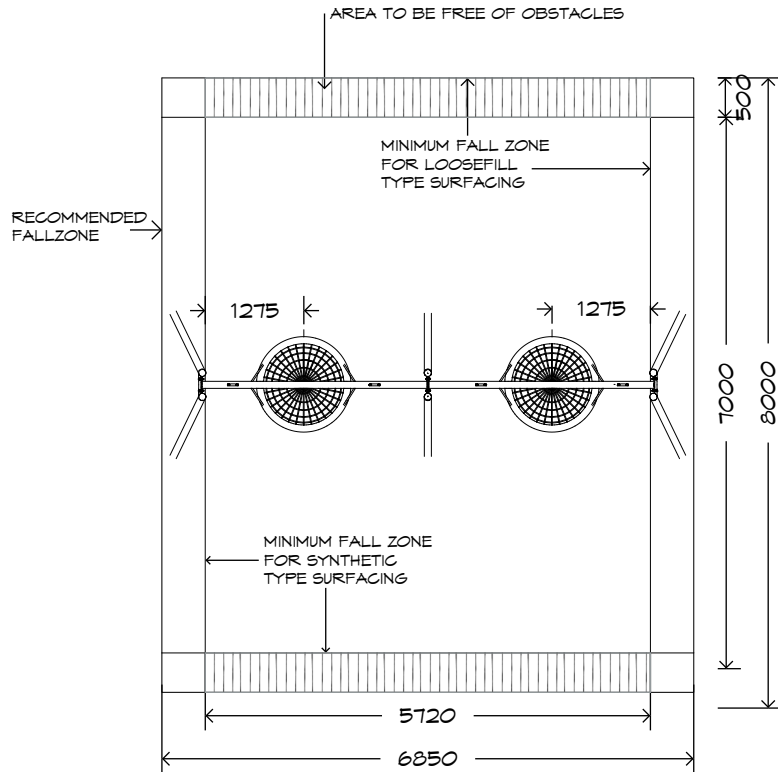

Product Sheet

2 Bay Steel Swing

SWG-ST 022-2-2.4

2 Basket

Product Warranty

Playground Creations warrants its products to be free from defect in materials or workmanship during normal use and installation and in accordance with our specifications.

Full warranty details on request.

Disclaimer: This should be read in conjunction with the Playground Creations full warranty terms and conditions.

On H5 posts and stainless steel fabricated components

On steel equipment with forced movement

On HDPE (high density polyethylene) structural failure

On combination rope work and activity nets

On all moving components

SURFACING:
RECOMMENDED: 55 m²
EDGING: 30lm