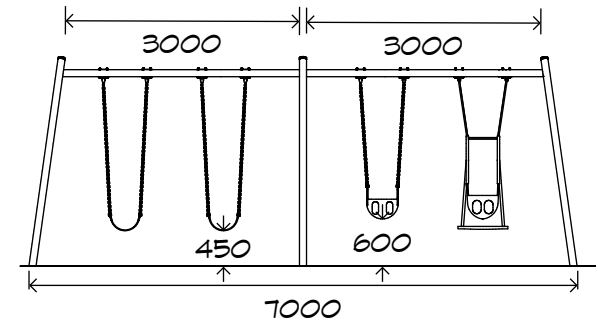

Product Sheet

2 Bay Steel Swing

SWG-ST 029-2-2.4

2 Strap | 1 Toddler | 1 Expression

playground
creations
creating play for everyday!

CRITICAL
FALL HEIGHT
1.5m

TOTAL
HEIGHT
3.0m

RECOMMENDED
SURFACING
61 m²

Artist impression only

Product Sheet

2 Bay Steel Swing

SWG-ST 029-2-2.4

2 Strap | 1 Toddler | 1 Expression

Product Warranty

Playground Creations warrants its products to be free from defect in materials or workmanship during normal use and installation and in accordance with our specifications.