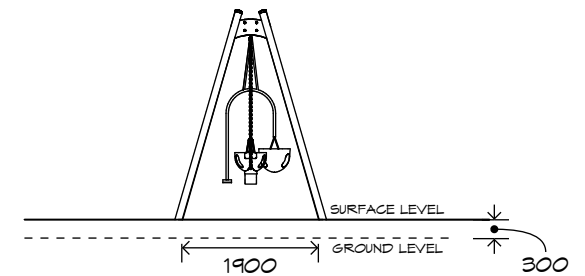

Product Sheet

2 Bay Steel Swing

SWG-ST 029-2-2.4

2 Strap | 1 Toddler | 1 Expression

playground
creations
creating play for everyday!

CRITICAL
FALL HEIGHT
1.5m

TOTAL
HEIGHT
3.0m

RECOMMENDED
SURFACING
61 m²

Artist impression only

Product Sheet

2 Bay Steel Swing

SWG-ST 029-2-2.4

2 Strap | 1 Toddler | 1 Expression

Product Warranty

Playground Creations warrants its products to be free from defect in materials or workmanship during normal use and installation and in accordance with our specifications.