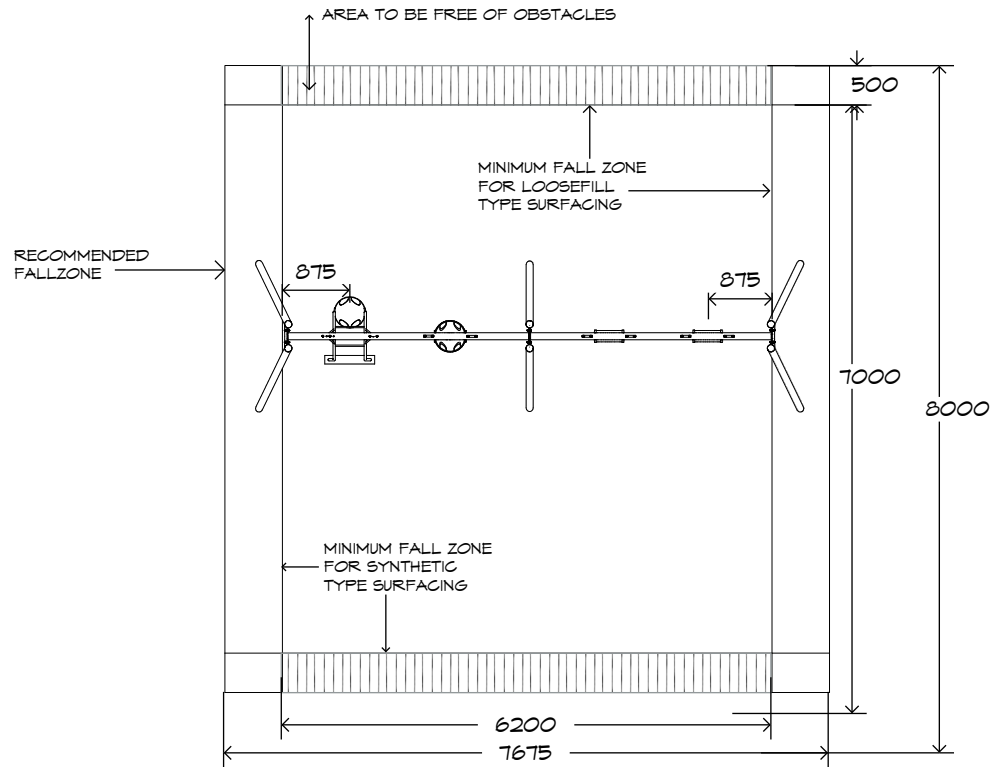

Product Sheet

2 Bay Steel Swing

SWG-ST 029-2-2.4

2 Strap | 1 Toddler | 1 Expression

playground
creations
creating play for everyday!

CRITICAL
FALL HEIGHT
1.5m

TOTAL
HEIGHT
3.0m

RECOMMENDED
SURFACING
61 m²

Artist impression only

Product Sheet

2 Bay Steel Swing

SWG-ST 029-2-2.4

2 Strap | 1 Toddler | 1 Expression

Product Warranty

Playground Creations warrants its products to be free from defect in materials or workmanship during normal use and installation and in accordance with our specifications.