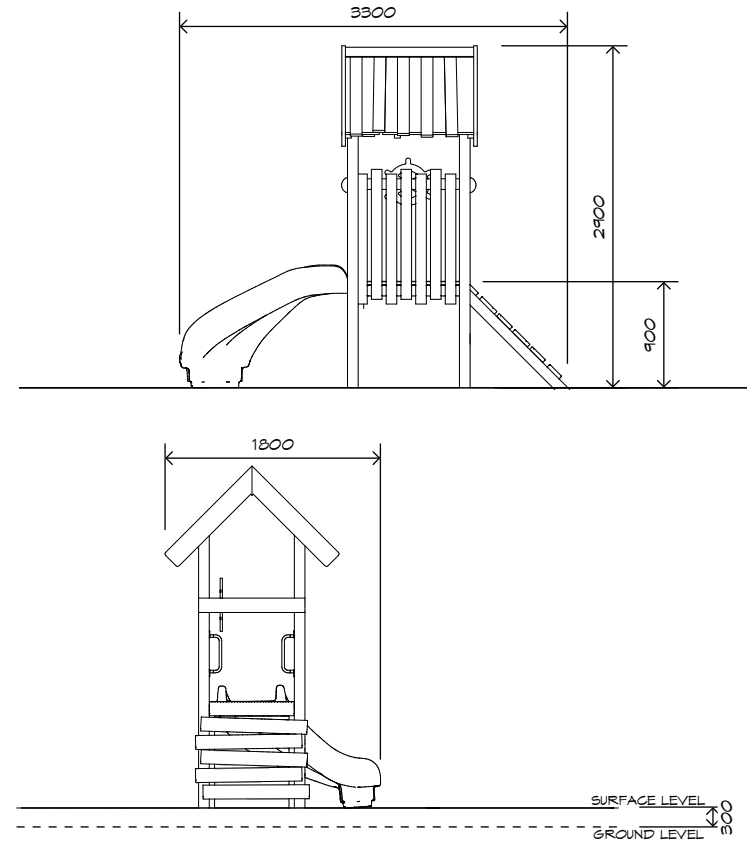

Product Sheet

Play Unit

PU001

playground
creations
creating play for everyday!

Product Warranty

Playground Creations warrants its products to be free from defect in materials or workmanship during normal use and installation and in accordance with our specifications.

Full warranty details on request.

Disclaimer: This should be read in conjunction with the Playground Creations full warranty terms and conditions.

On H5 posts and stainless steel fabricated components

On steel equipment with forced movement

On HDPE (high density polyethylene) structural failure

On combination rope work and activity nets

On all moving components

SURFACING:
RECOMMENDED: 33 m²
EDGING: 23 lm