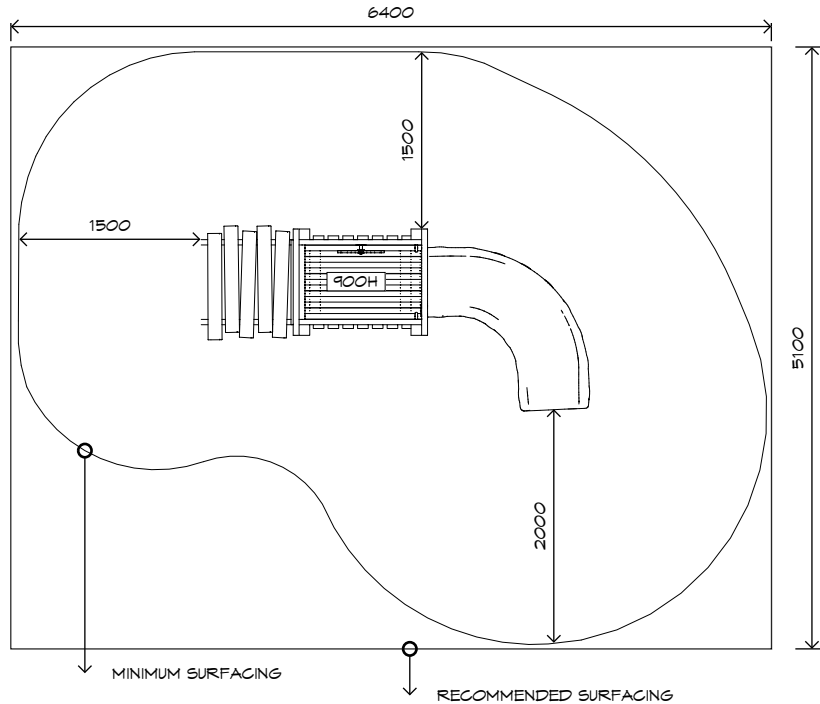

Product Sheet

Play Unit

PU001

playground
creations
creating play for everyday!

Product Warranty

Playground Creations warrants its products to be free from defect in materials or workmanship during normal use and installation and in accordance with our specifications.

Full warranty details on request.

Disclaimer: This should be read in conjunction with the Playground Creations full warranty terms and conditions.

On H5 posts and stainless steel fabricated components

On steel equipment with forced movement

On HDPE (high density polyethylene) structural failure

On combination rope work and activity nets

On all moving components

SURFACING:
RECOMMENDED: 33 m²
EDGING: 23 lm