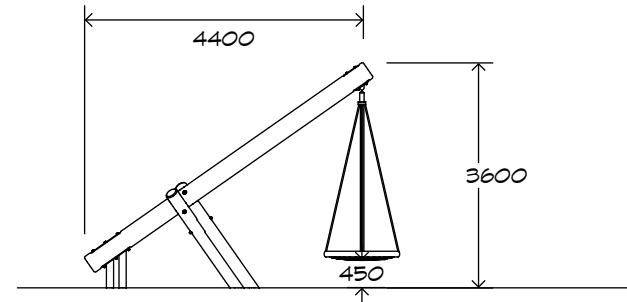

Product Sheet

Pendulum Log Swing

SWG-LOP 031-3.4

1 Basket

Product Warranty

Playground Creations warrants its products to be free from defect in materials or workmanship during normal use and installation and in accordance with our specifications.

Full warranty details on request.

Disclaimer: This should be read in conjunction with the Playground Creations full warranty terms and conditions.

On H5 posts and stainless steel fabricated components

On steel equipment with forced movement

On HDPE (high density polyethylene) structural failure

On combination rope work and activity nets

On all moving components

SURFACING:
RECOMMENDED: 73 m²
EDGING: 41 lm