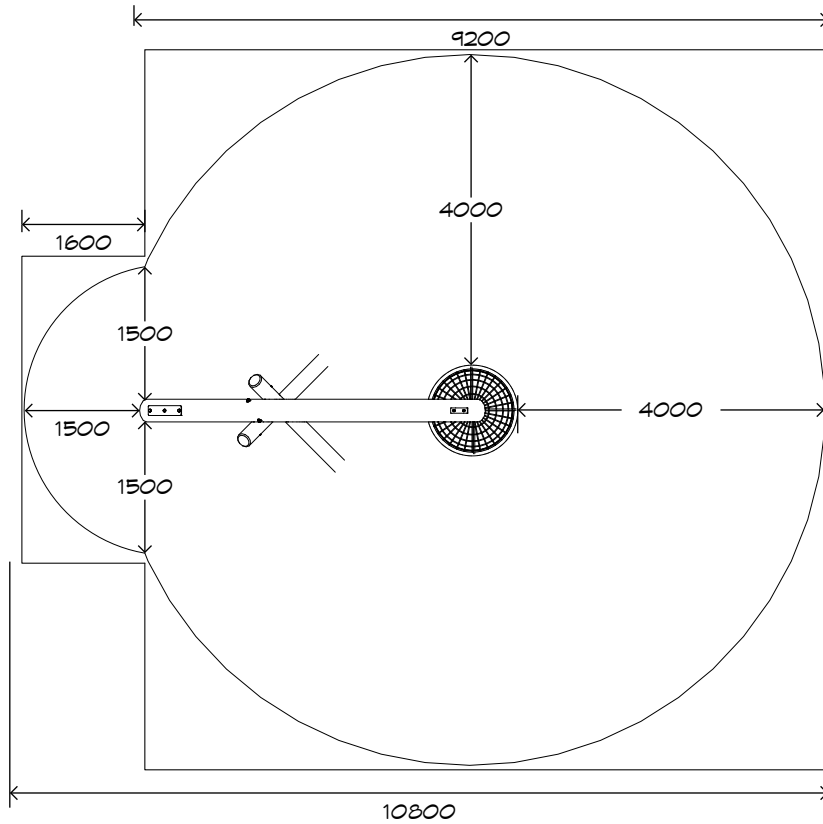

Product Sheet

Pendulum Log Swing

SWG-LOP 031-3.4

1 Basket

Product Warranty

Playground Creations warrants its products to be free from defect in materials or workmanship during normal use and installation and in accordance with our specifications.

Full warranty details on request.

Disclaimer: This should be read in conjunction with the Playground Creations full warranty terms and conditions.

On H5 posts and stainless steel fabricated components

On steel equipment with forced movement

On HDPE (high density polyethylene) structural failure

On combination rope work and activity nets

On all moving components

SURFACING:
RECOMMENDED: 73 m²
EDGING: 41 lm