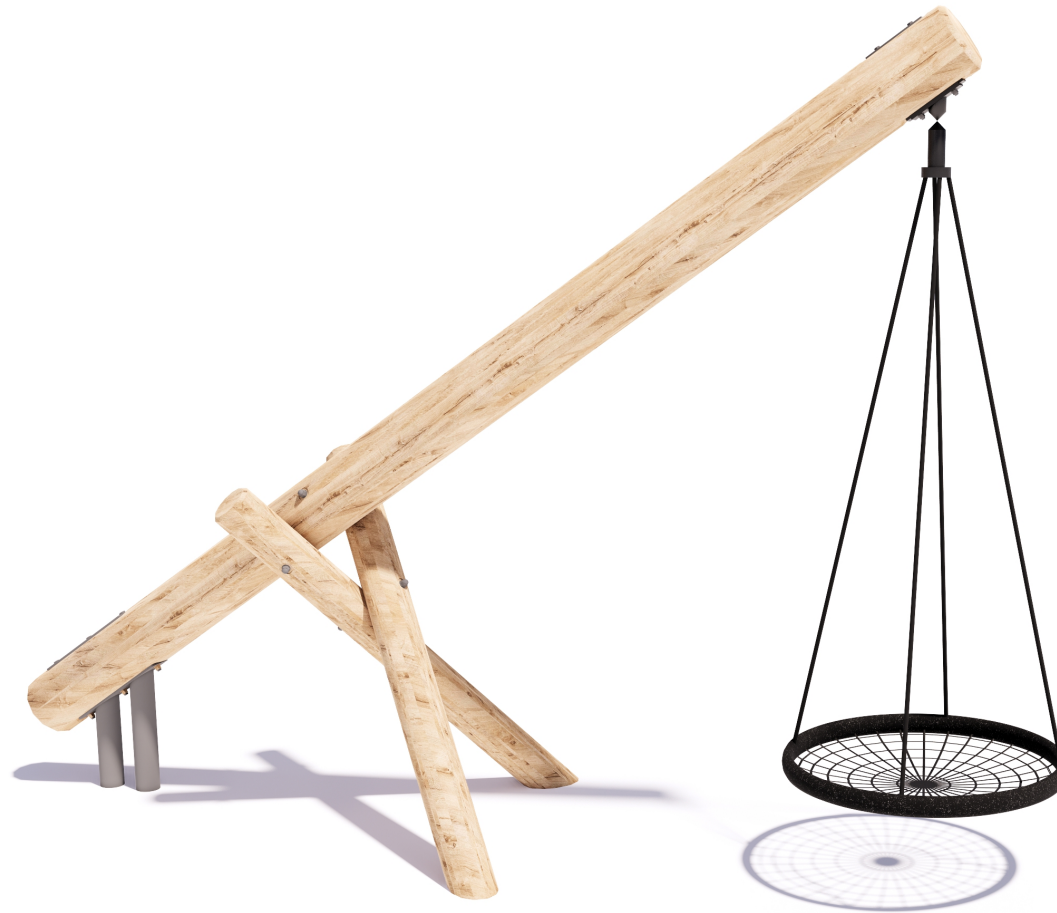

Product Sheet

Pendulum Log Swing

SWG-LOP 031-3.4

1 Basket

playground
creations
creating play for everyday!

CRITICAL
FALL HEIGHT
2m

TOTAL
HEIGHT
3.6m

RECOMMENDED
SURFACING
73m²

RECOMMENDED
AGE
3+

RECOMMENDED
USERS
1-4

NZS 5828:2015

0800 273 283 | info@playgroundcreations.co.nz | playgroundcreations.co.nz

Artist impression only