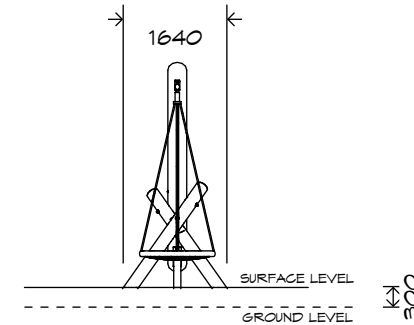

Product Sheet

Pendulum Log Swing

SWG-LOP 031-3.4

1 Basket

Product Warranty

Playground Creations warrants its products to be free from defect in materials or workmanship during normal use and installation and in accordance with our specifications.

Full warranty details on request.

Disclaimer: This should be read in conjunction with the Playground Creations full warranty terms and conditions.

On H5 posts and stainless steel fabricated components

On steel equipment with forced movement

On HDPE (high density polyethylene) structural failure

On combination rope work and activity nets

On all moving components

SURFACING:
RECOMMENDED: 73 m²
EDGING: 41 lm