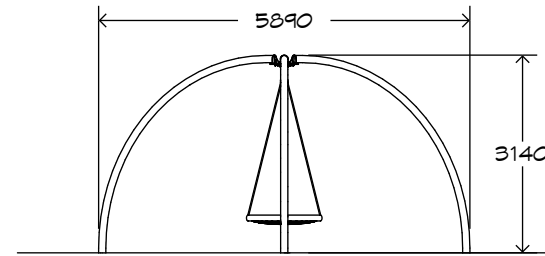

Product Sheet

Pendulum Arch Swing

SWG-STPA 032-1-3.0

1 Basket

Product Warranty

Playground Creations warrants its products to be free from defect in materials or workmanship during normal use and installation and in accordance with our specifications.

Full warranty details on request.

Disclaimer: This should be read in conjunction with the Playground Creations full warranty terms and conditions.

On H5 posts and stainless steel fabricated components

On steel equipment with forced movement

On HDPE (high density polyethylene) structural failure

On combination rope work and activity nets

On all moving components

SURFACING:
RECOMMENDED: 78 m²
EDGING: 35 lm