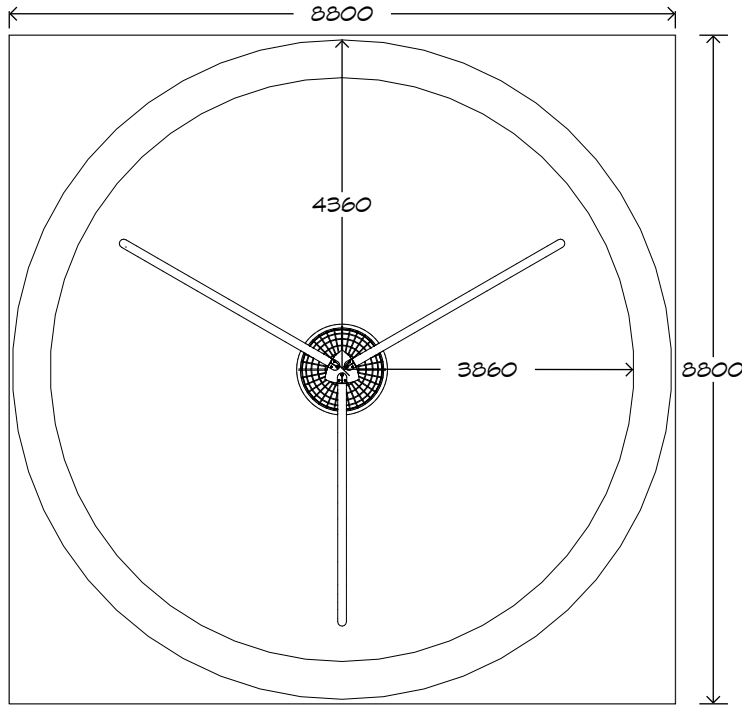

Product Sheet

Pendulum Arch Swing

SWG-STPA 032-1-3.0

1 Basket

Product Warranty

Playground Creations warrants its products to be free from defect in materials or workmanship during normal use and installation and in accordance with our specifications.

Full warranty details on request.

Disclaimer: This should be read in conjunction with the Playground Creations full warranty terms and conditions.

On H5 posts and stainless steel fabricated components

On steel equipment with forced movement

On HDPE (high density polyethylene) structural failure

On combination rope work and activity nets

On all moving components

SURFACING:
RECOMMENDED: 78 m²
EDGING: 35 lm