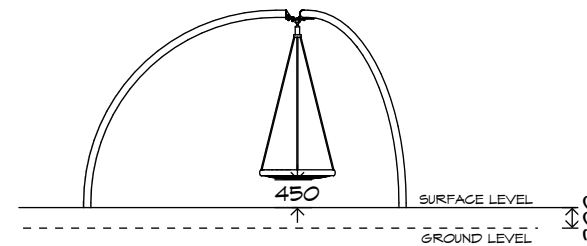

Product Sheet

Pendulum Arch Swing

SWG-STPA 032-1-3.0

1 Basket

Product Warranty

Playground Creations warrants its products to be free from defect in materials or workmanship during normal use and installation and in accordance with our specifications.

Full warranty details on request.

Disclaimer: This should be read in conjunction with the Playground Creations full warranty terms and conditions.

On H5 posts and stainless steel fabricated components

On steel equipment with forced movement

On HDPE (high density polyethylene) structural failure

On combination rope work and activity nets

On all moving components

SURFACING:
RECOMMENDED: 78 m²
EDGING: 35 lm