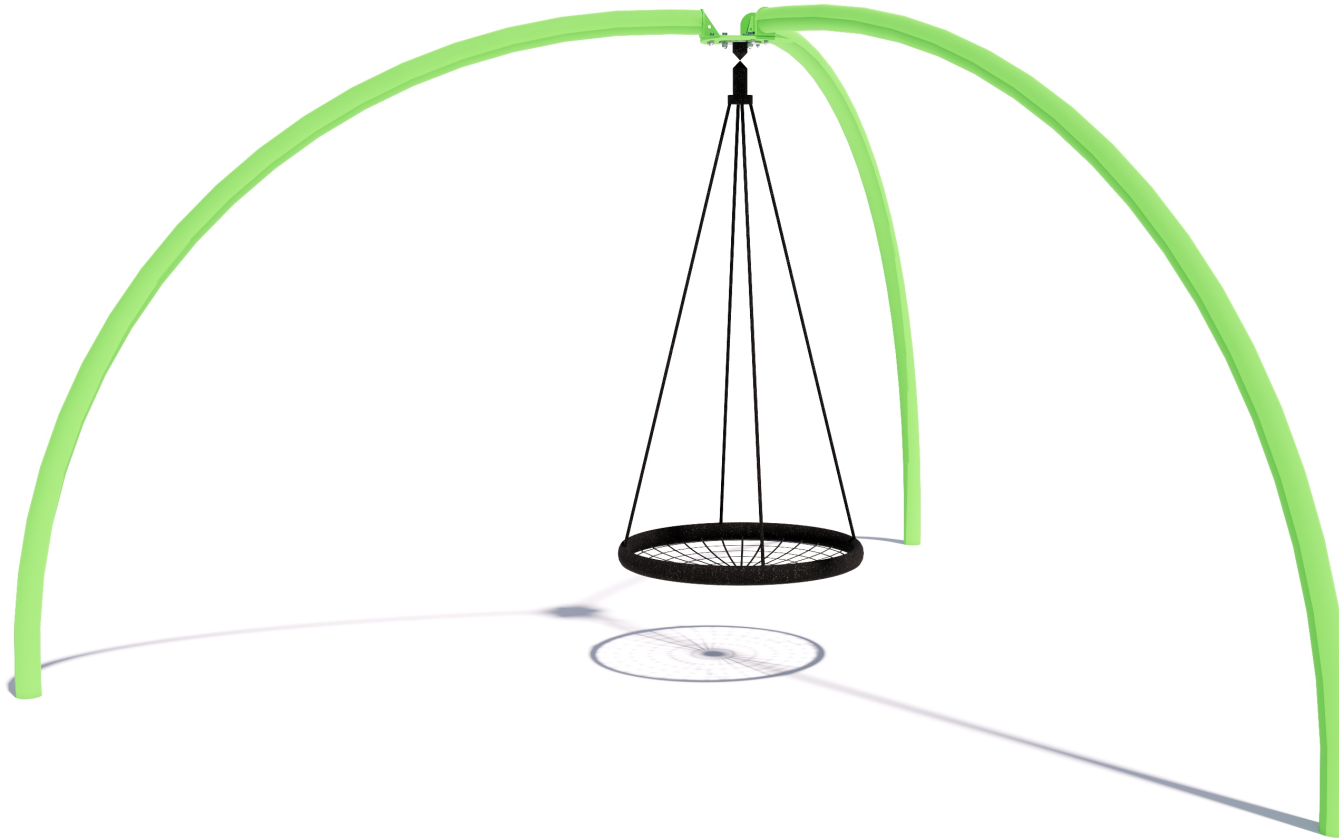

Product Sheet

Pendulum Arch Swing

SWG-STPA 032-1-3.0

1 Basket

playground
creations
creating play for everyday!

CRITICAL
FALL HEIGHT
2m

TOTAL
HEIGHT
3.14

RECOMMENDED
SURFACING
78m²

RECOMMENDED
AGE
3+

RECOMMENDED
USERS
1-4

NZS 5828:2015

0800 273 283 | info@playgroundcreations.co.nz | playgroundcreations.co.nz

Artist impression only