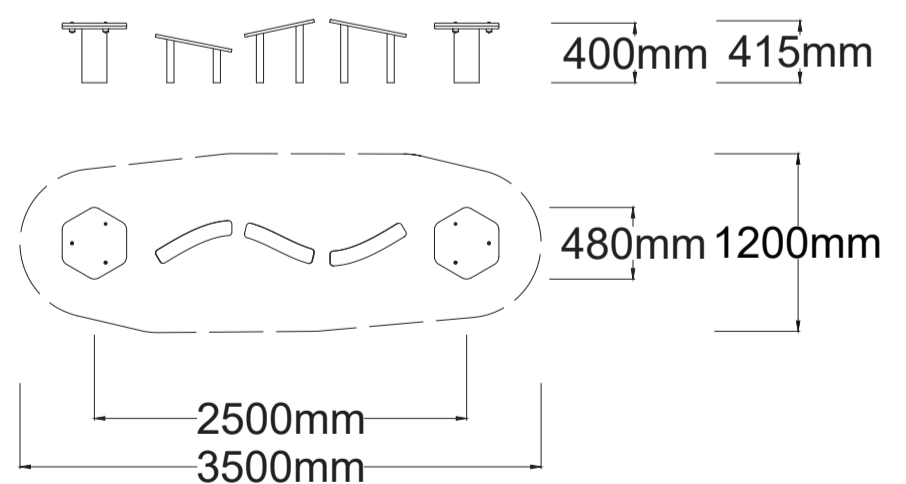

Check our Rope and Powdercoat colours in our materials section or consult colours with Kaebel Leisure.

Specifications

Max Height	0.42m
Free Space	3.65m ²
Max Fall Height	0.42m
Equipment Size	0.48m(w) x 2.50m(l) x 0.42m(h)

Materials | Equipment

- HDPE Pods
- Powdercoated stainless steel post

Users: 1-5

Note: It is recommended that this product is installed on grass at a minimum, however no safety surfacing is required to be compliant with AS4685 Standards. The free space plan is a recommendation only and is not required to be compliant with AS4685 Standards.