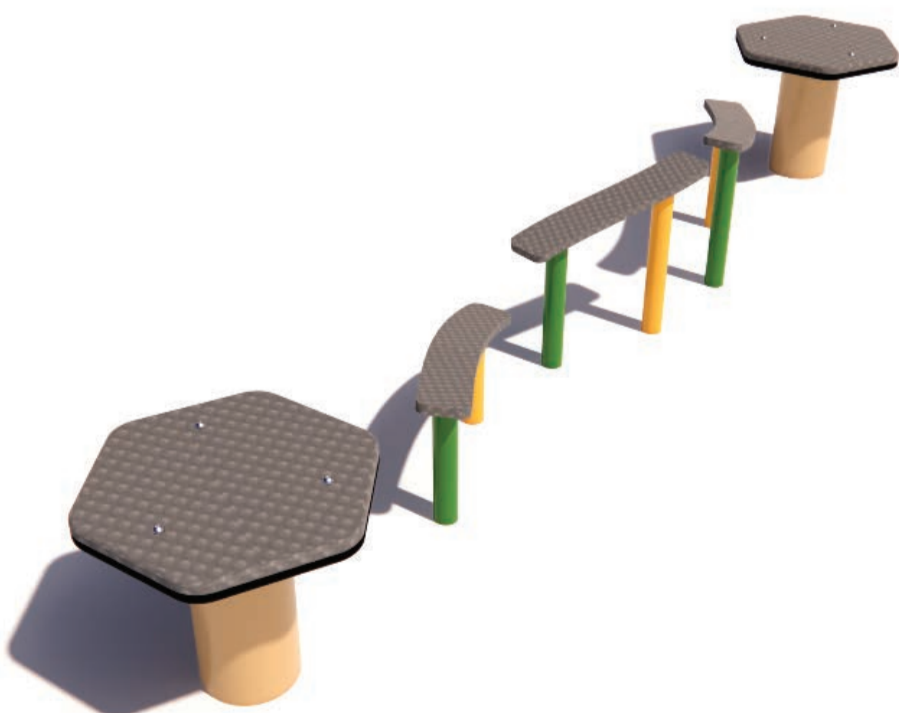

Check our Rope and Powdercoat colours in our materials section or consult colours with Kaebel Leisure.

Specifications

Max Height	0.42m
Free Space	3.65m ²
Max Fall Height	0.42m
Equipment Size	0.48m(w) x 2.50m(l) x 0.42m(h)

Materials | Equipment

- HDPE Pods
- Powdercoated stainless steel post

Users: 1-5

Note: It is recommended that this product is installed on grass at a minimum, however no safety surfacing is required to be compliant with AS4685 Standards. The free space plan is a recommendation only and is not required to be compliant with AS4685 Standards.

All products are designed and owned by Kaebel Leisure. Drawings are concept only. Not to scale.