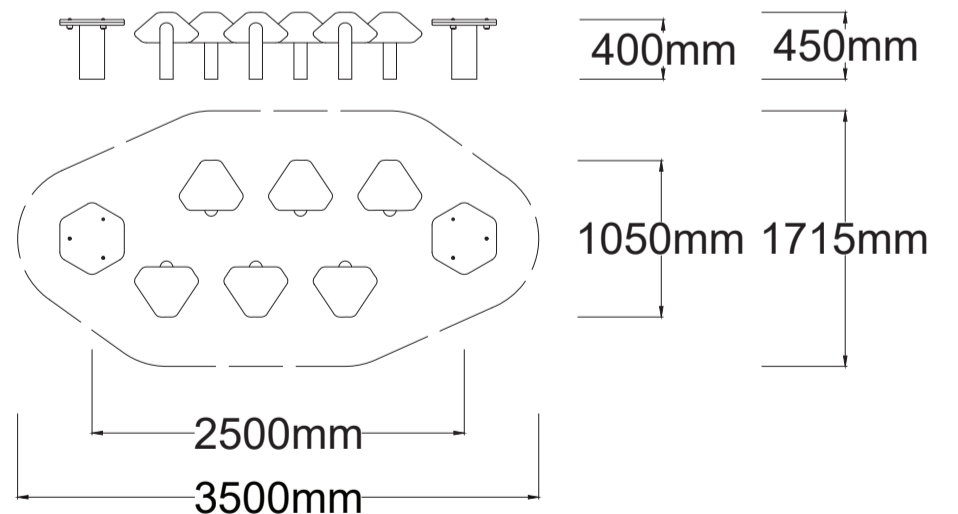

[Check our Rope and Powdercoat colours in our materials section or consult colours with Kaebel Leisure.](#)

Specifications

Max Height	0.50m
Free Space	4.80m ²
Max Fall Height	0.50m
Equipment Size	1.05m(w) x 2.50m(l) x 0.50

Materials | Equipment

HDPE Pods | Powdercoated stainless steel posts
Angled HDPE steppers

Users: 1-5

Note: It is recommended that this product is installed on grass at a minimum, however no safety surfacing is required to be compliant with AS4685 Standards. The free space plan is a recommendation only and is not required to be compliant with AS4685 Standards.