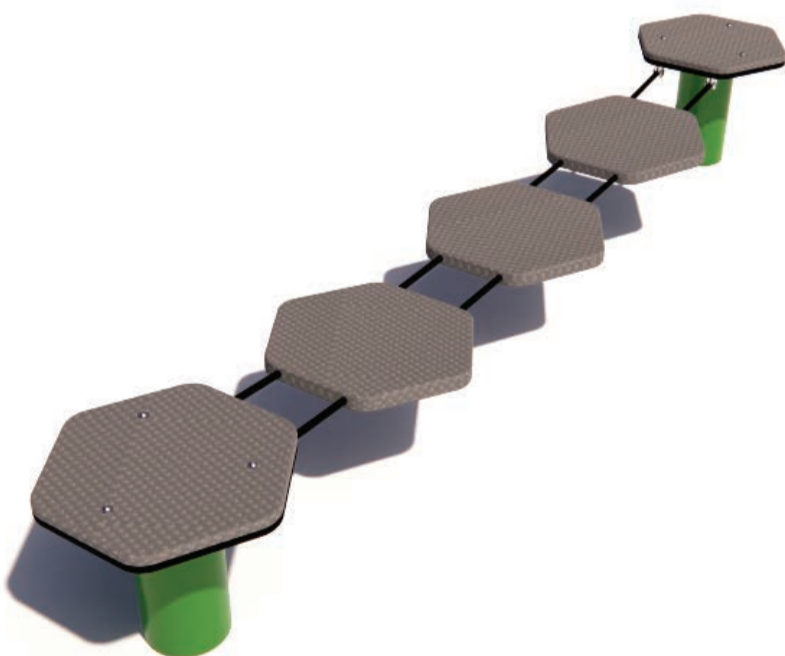

[Check our Rope and Powdercoat colours in our materials section or consult colours with Kaebel Leisure.](#)

Specifications

Max Height	0.40m
Free Space	3.28m ²
Max Fall Height	0.40m
Equipment Size	0.48m(w) x 2.50m(l) x 0.40m(h)

Materials | Equipment

HDPE Pods | Powdercoated stainless steel posts
 16mm steel reinforced rope
 HDPE Platforms

Users: 1-5 

Note: It is recommended that this product is installed on grass at a minimum, however no safety surfacing is required to be compliant with AS4685 Standards. The free space plan is a recommendation only and is not required to be compliant with AS4685 Standards.

All products are designed and owned by Kaebel Leisure. Drawings are concept only. Not to scale.