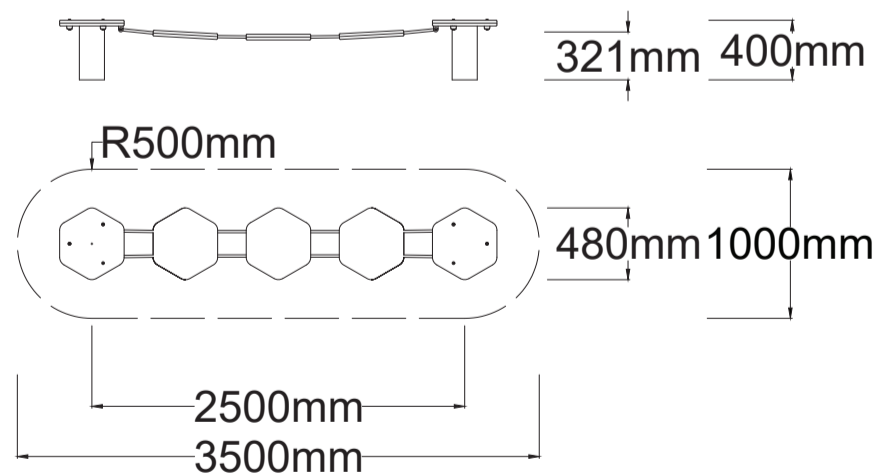

[Check our Rope and Powdercoat colours in our materials section or consult colours with Kaebel Leisure.](#)

Specifications

Max Height	0.40m
Free Space	3.28m ²
Max Fall Height	0.40m
Equipment Size	0.48m(w) x 2.50m(l) x 0.40m(h)

Materials | Equipment

HDPE Pods | Powdercoated stainless steel posts
 16mm steel reinforced rope
 HDPE Platforms

Users: 1-5 

Note: It is recommended that this product is installed on grass at a minimum, however no safety surfacing is required to be compliant with AS4685 Standards. The free space plan is a recommendation only and is not required to be compliant with AS4685 Standards.