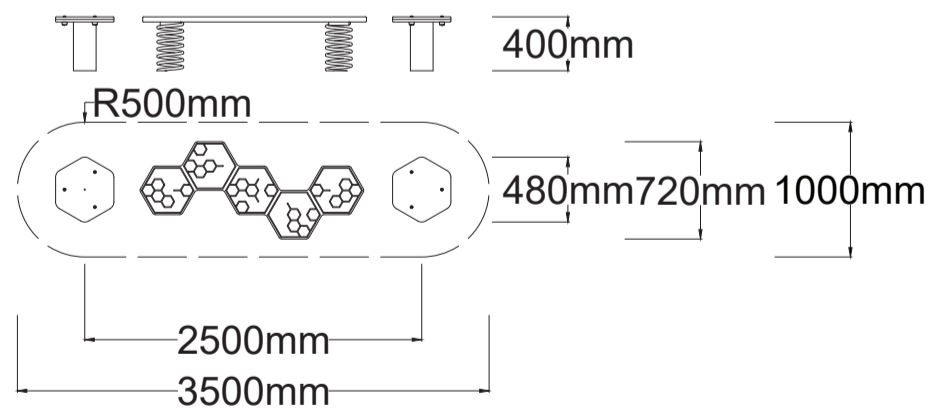

Check our [Rope and Powdercoat colours](#) in our materials section or consult colours with [Kaebel Leisure](#).

Specifications

| | |
|-----------------|--------------------------------|
| Max Height | 0.40m |
| Free Space | 3.28m ² |
| Max Fall Height | 0.40m |
| Equipment Size | 0.72m(w) x 2.50m(l) x 0.40m(h) |

Materials | Equipment

HDPE Pods | Powdercoated stainless steel posts
Reinforced dual-layer HDPE

Users: 1-5

Note: It is recommended that this product is installed on grass at a minimum, however no safety surfacing is required to be compliant with AS4685 Standards. The free space plan is a recommendation only and is not required to be compliant with AS4685 Standards.