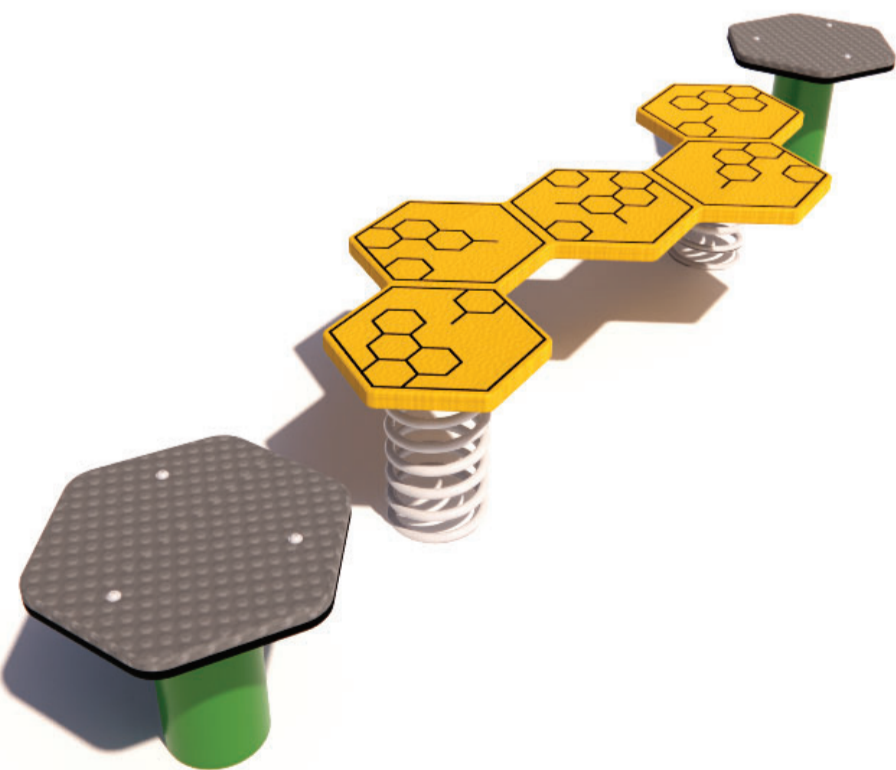

Check our [Rope and Powdercoat colours](#) in our materials section or consult colours with [Kaebel Leisure](#).

Specifications

| | |
|-----------------|--------------------------------|
| Max Height | 0.40m |
| Free Space | 3.28m ² |
| Max Fall Height | 0.40m |
| Equipment Size | 0.72m(w) x 2.50m(l) x 0.40m(h) |

Materials | Equipment

HDPE Pods | Powdercoated stainless steel posts
Reinforced dual-layer HDPE

Users: 1-5

Note: It is recommended that this product is installed on grass at a minimum, however no safety surfacing is required to be compliant with AS4685 Standards. The free space plan is a recommendation only and is not required to be compliant with AS4685 Standards.

All products are designed and owned by Kaebel Leisure. Drawings are concept only. Not to scale.