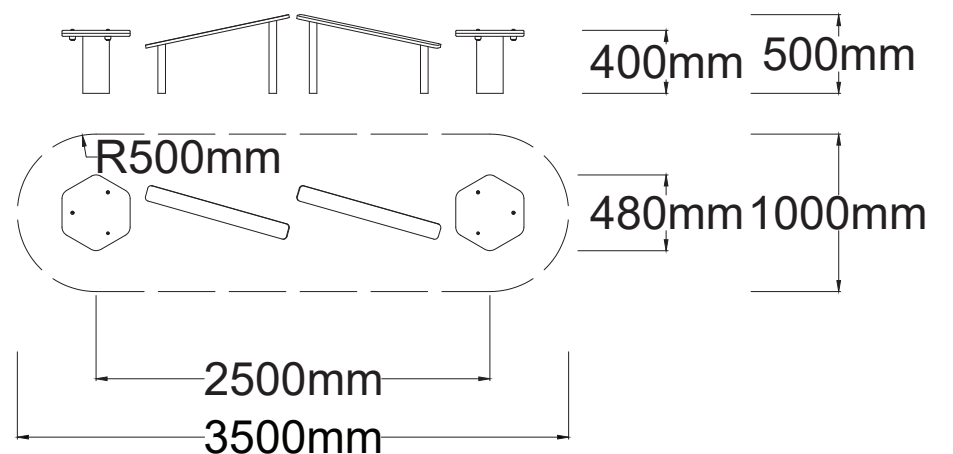

Note: It is recommended that this product is installed on grass at a minimum, however no safety surfacing is required to be compliant with AS4685 Standards. The free space plan is a recommendation only and is not required to be compliant with AS4685 Standards.

All products are designed and owned by Kabel Leisure. Drawings are concept only. Not to scale.