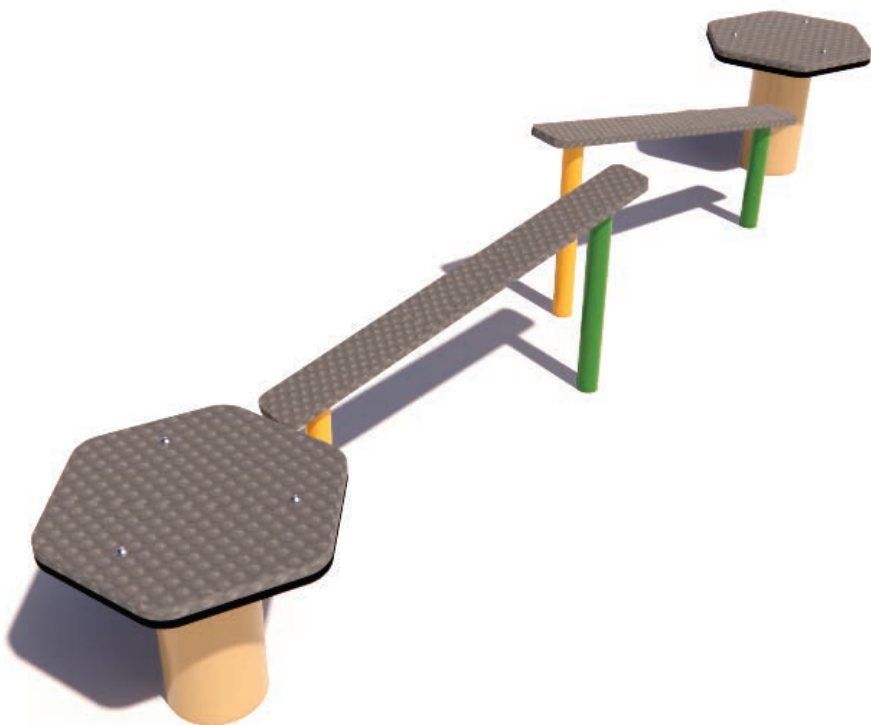

Check our [Rope and Powdercoat colours](#) in our materials section or consult colours with [Kabel Leisure](#).

### Specifications

Max Height	0.50m
Free Space	3.28m <sup>2</sup>
Max Fall Height	0.50m
Equipment Size	0.48m(w) x 2.50m(l) x 0.50m(h)

### Materials | Equipment

HDPE Pods | Powdercoated stainless steel posts  
 HDPE platform

Users: 1-5

Note: It is recommended that this product is installed on grass at a minimum, however no safety surfacing is required to be compliant with AS4685 Standards. The free space plan is a recommendation only and is not required to be compliant with AS4685 Standards.

All products are designed and owned by Kabel Leisure. Drawings are concept only. Not to scale.