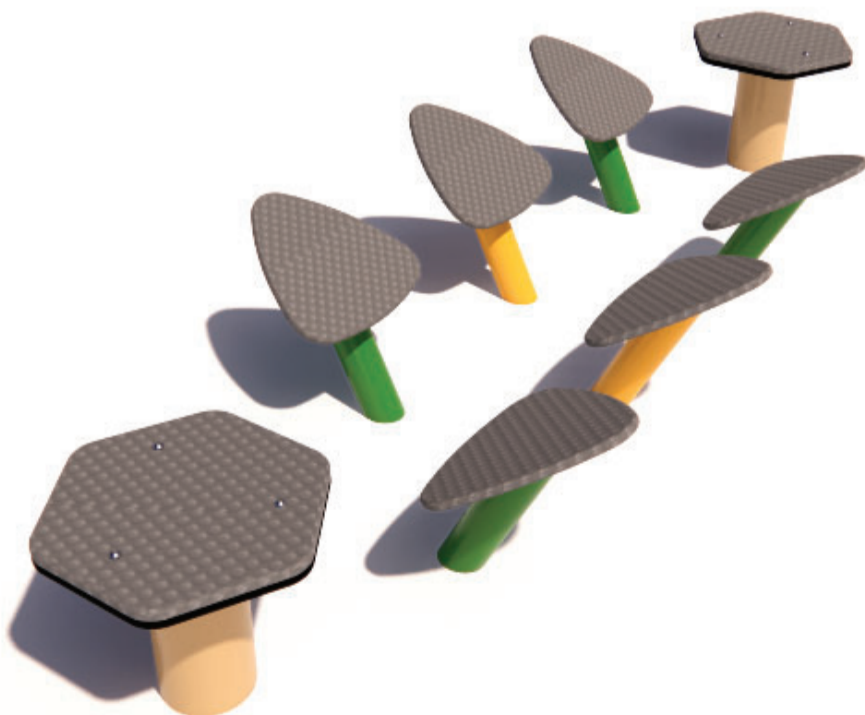

Check our Rope and Powdercoat colours in our materials section or consult colours with Kaebel Leisure.

Specifications

Max Height	0.45m
Free Space	4.68m ²
Max Fall Height	0.45m
Equipment Size	1.05m(w) x 2.50m(l) x 0.45m(h)

Materials | Equipment

HDPE Pods | Powdercoated stainless steel posts
 Angle HDPE steppers

Users: 1-5

Note: It is recommended that this product is installed on grass at a minimum, however no safety surfacing is required to be compliant with AS4685 Standards. The free space plan is a recommendation only and is not required to be compliant with AS4685 Standards.

All products are designed and owned by Kaebel Leisure. Drawings are concept only. Not to scale.