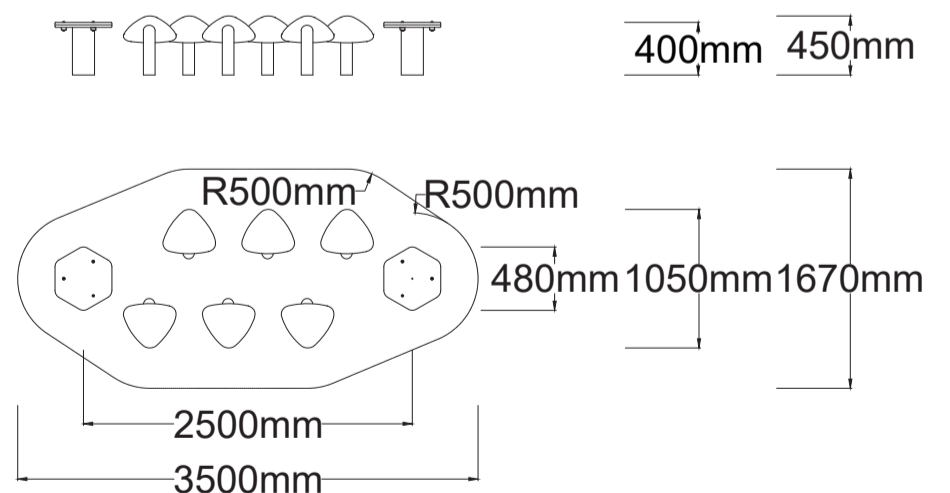

Check our Rope and Powdercoat colours in our materials section or consult colours with Kaebel Leisure.

Specifications

Max Height	0.45m
Free Space	4.68m ²
Max Fall Height	0.45m
Equipment Size	1.05m(w) x 2.50m(l) x 0.45m(h)

Materials | Equipment

HDPE Pods | Powdercoated stainless steel posts
 Angle HDPE steppers

Users: 1-5

Note: It is recommended that this product is installed on grass at a minimum, however no safety surfacing is required to be compliant with AS4685 Standards. The free space plan is a recommendation only and is not required to be compliant with AS4685 Standards.