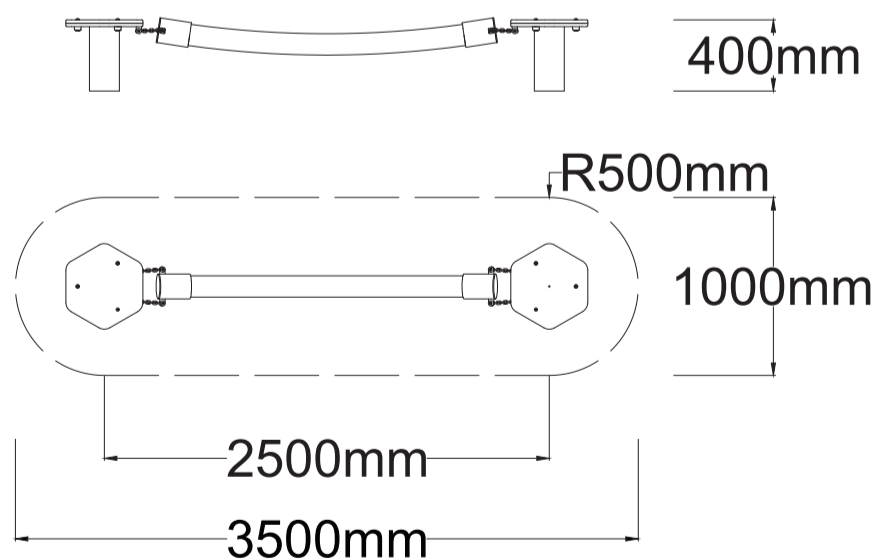

Check our [Rope and Powdercoat colours](#) in our materials section or consult colours with [Kaebel Leisure](#).

Specifications

Max Height	0.40m
Free Space	3.28m ²
Max Fall Height	0.40m
Equipment Size	0.48m(w) x 2.5m(l) x 0.40m(h)

Materials | Equipment

HDPE Pods | Powdercoated stainless steel posts
120mm braided rope

Users: 1-3 

Note: It is recommended that this product is installed on grass at a minimum, however no safety surfacing is required to be compliant with AS4685 Standards. The free space plan is a recommendation only and is not required to be compliant with AS4685 Standards.