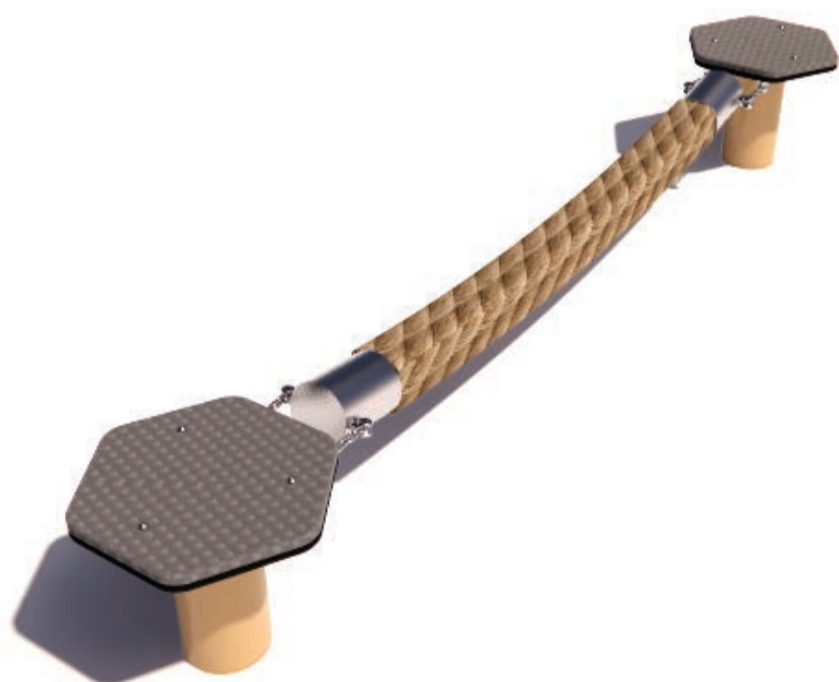

Check our [Rope and Powdercoat colours](#) in our materials section or consult colours with [Kaebel Leisure](#).

Specifications

Max Height	0.40m
Free Space	3.28m ²
Max Fall Height	0.40m
Equipment Size	0.48m(w) x 2.5m(l) x 0.40m(h)

Materials | Equipment

HDPE Pods | Powdercoated stainless steel posts
120mm braided rope

Users: 1-3 

Note: It is recommended that this product is installed on grass at a minimum, however no safety surfacing is required to be compliant with AS4685 Standards. The free space plan is a recommendation only and is not required to be compliant with AS4685 Standards.

All products are designed and owned by Kaebel Leisure. Drawings are concept only. Not to scale.