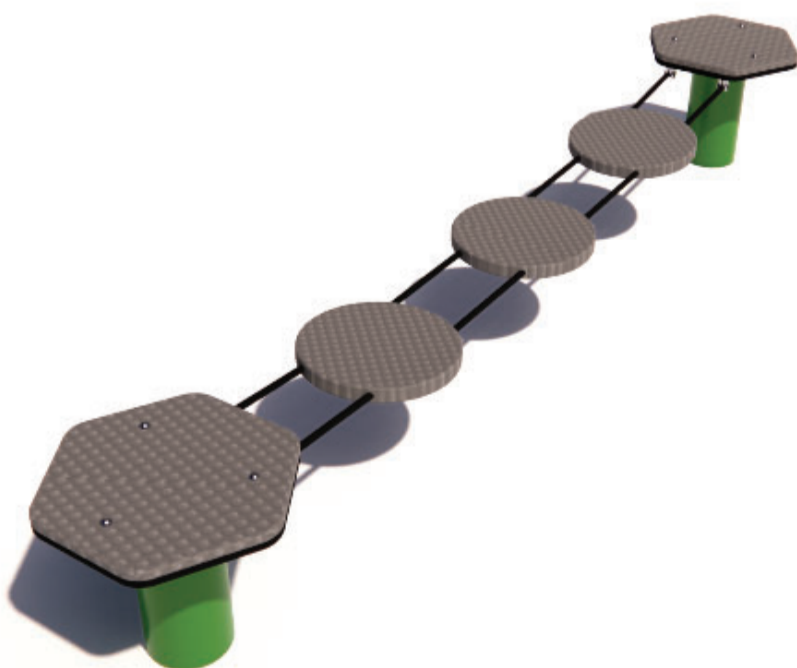

Check our [Rope and Powdercoat colours](#) in our materials section or consult colours with [Kaebel Leisure](#).

Specifications

Max Height	0.40m
Free Space	3.28m ²
Max Fall Height	0.40m
Equipment Size	0.48m(w) x 2.5m(l) x 0.40m(h)

Materials | Equipment

- HDPE Pods | Powdercoated stainless steel posts
- 16mm steel reinforced rope
- HDPE Platforms

Users: 1-2 

Note: It is recommended that this product is installed on grass at a minimum, however no safety surfacing is required to be compliant with AS4685 Standards. The free space plan is a recommendation only and is not required to be compliant with AS4685 Standards.

All products are designed and owned by Kaebel Leisure. Drawings are concept only. Not to scale.