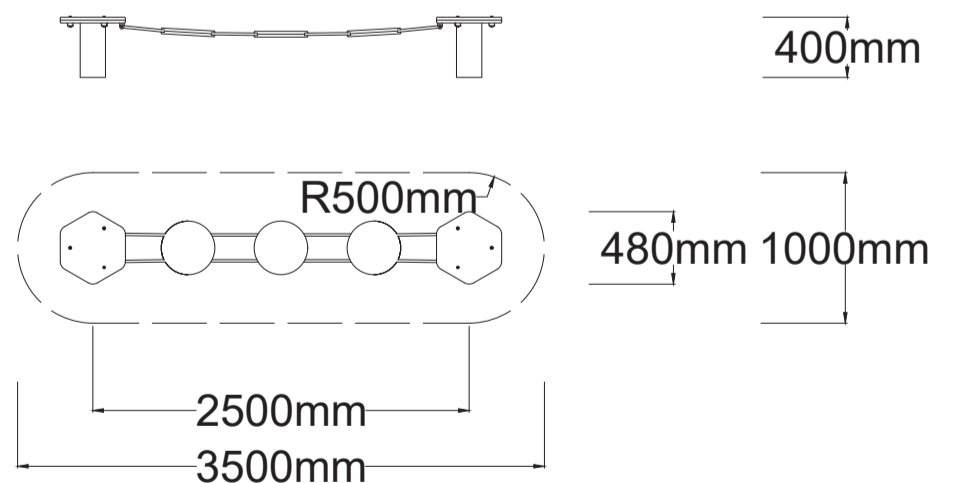

Check our [Rope and Powdercoat colours](#) in our materials section or consult colours with [Kaebel Leisure](#).

Specifications

Max Height	0.40m
Free Space	3.28m ²
Max Fall Height	0.40m
Equipment Size	0.48m(w) x 2.5m(l) x 0.40m(h)

Materials | Equipment

- HDPE Pods | Powdercoated stainless steel posts
- 16mm steel reinforced rope
- HDPE Platforms

Users: 1-2 

Note: It is recommended that this product is installed on grass at a minimum, however no safety surfacing is required to be compliant with AS4685 Standards. The free space plan is a recommendation only and is not required to be compliant with AS4685 Standards.