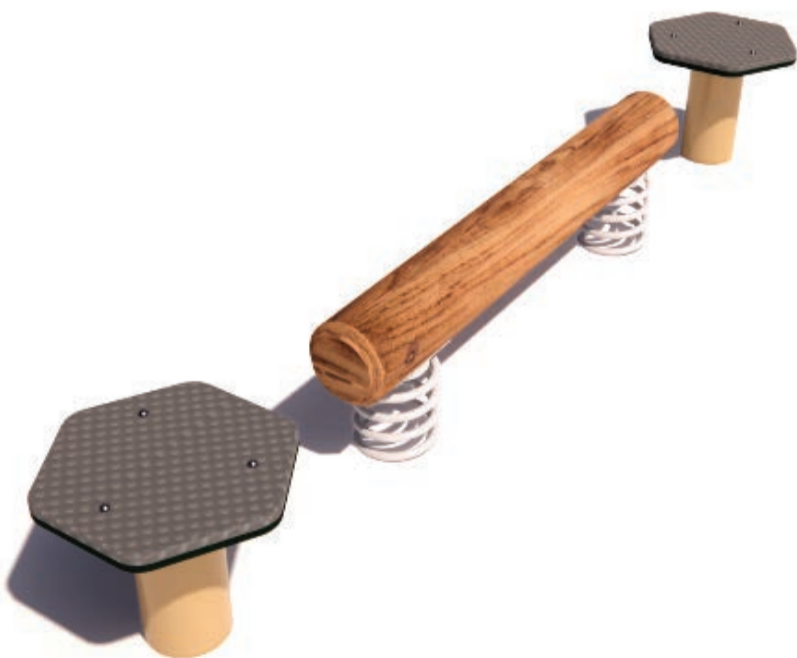

Check our [Rope and Powdercoat colours](#) in our materials section or consult colours with [Kabel Leisure](#).

### Specifications

Max Height	0.40m + Varies
Free Space	3.28m <sup>2</sup>
Max Fall Height	0.40m + Varies
Equipment Size	0.40m(w) x 2.50m(l) x 0.40m(h)

### Materials | Equipment

HDPE Pods | Powdercoated stainless steel posts  
Red ironbank log

Users: 1-3

Note: It is recommended that this product is installed on grass at a minimum, however no safety surfacing is required to be compliant with AS4685 Standards. The free space plan is a recommendation only and is not required to be compliant with AS4685 Standards.

All products are designed and owned by Kabel Leisure. Drawings are concept only. Not to scale.