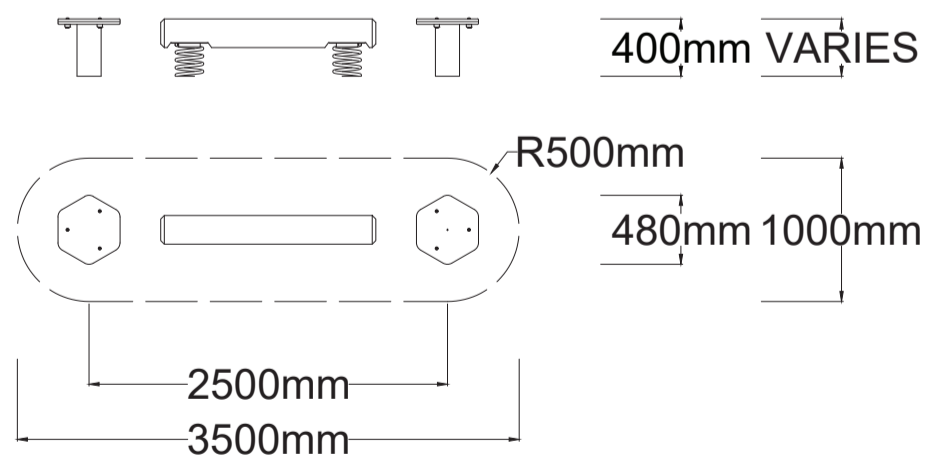

Note: It is recommended that this product is installed on grass at a minimum, however no safety surfacing is required to be compliant with AS4685 Standards. The free space plan is a recommendation only and is not required to be compliant with AS4685 Standards.

All products are designed and owned by Kabel Leisure. Drawings are concept only. Not to scale.