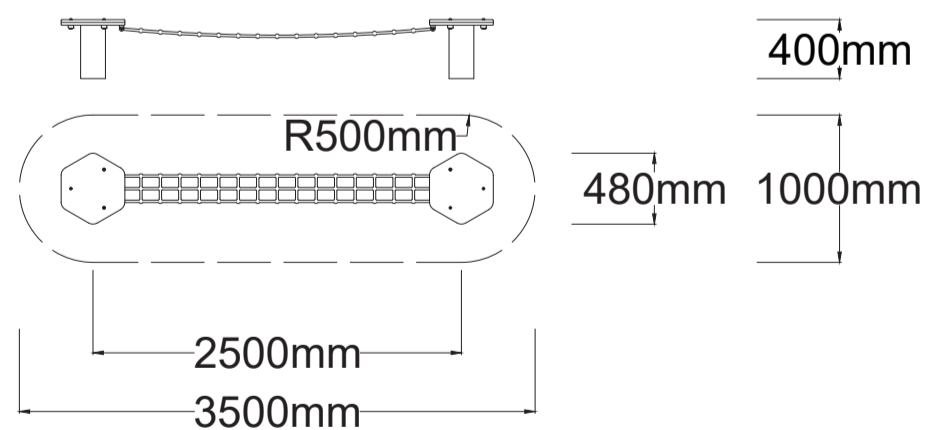

Check our [Rope and Powdercoat colours](#) in our materials section or consult colours with Kaebel Leisure.

Specifications

Max Height	0.40m
Free Space	3.28m ²
Max Fall Height	0.40m
Equipment Size	0.48m(w) x 2.5m(l) x 0.40m(h)

Materials | Equipment

- HDPE Pods | Powdercoated stainless steel posts
- 16mm steel reinforced rope
- Aluminium connectors

Users: 1-2 

Note: It is recommended that this product is installed on grass at a minimum, however no safety surfacing is required to be compliant with AS4685 Standards. The free space plan is a recommendation only and is not required to be compliant with AS4685 Standards.