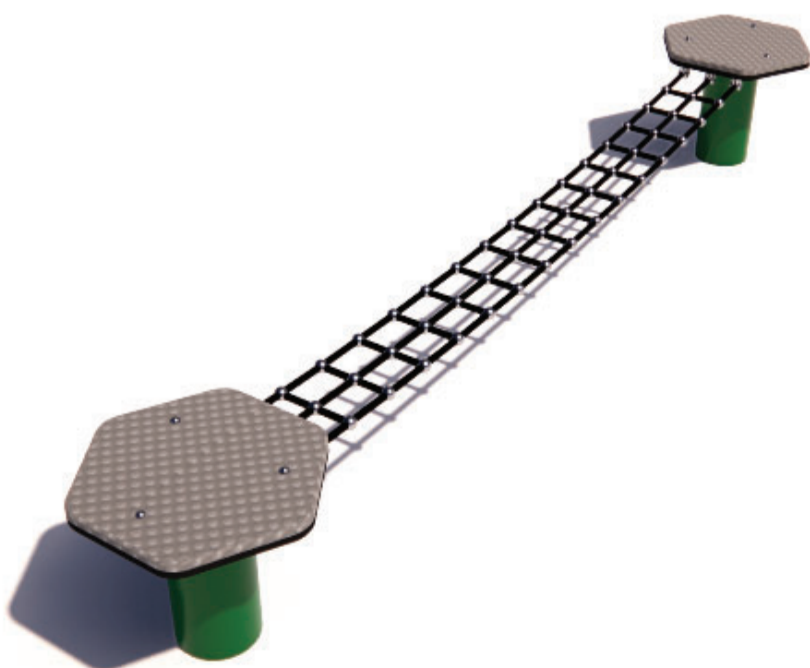

Check our [Rope and Powdercoat colours](#) in our materials section or consult colours with Kaebel Leisure.

Specifications

Max Height	0.40m
Free Space	3.28m ²
Max Fall Height	0.40m
Equipment Size	0.48m(w) x 2.5m(l) x 0.40m(h)

Materials | Equipment

- HDPE Pods | Powdercoated stainless steel posts
- 16mm steel reinforced rope
- Aluminium connectors

Users: 1-2 

Note: It is recommended that this product is installed on grass at a minimum, however no safety surfacing is required to be compliant with AS4685 Standards. The free space plan is a recommendation only and is not required to be compliant with AS4685 Standards.

All products are designed and owned by Kaebel Leisure. Drawings are concept only. Not to scale.