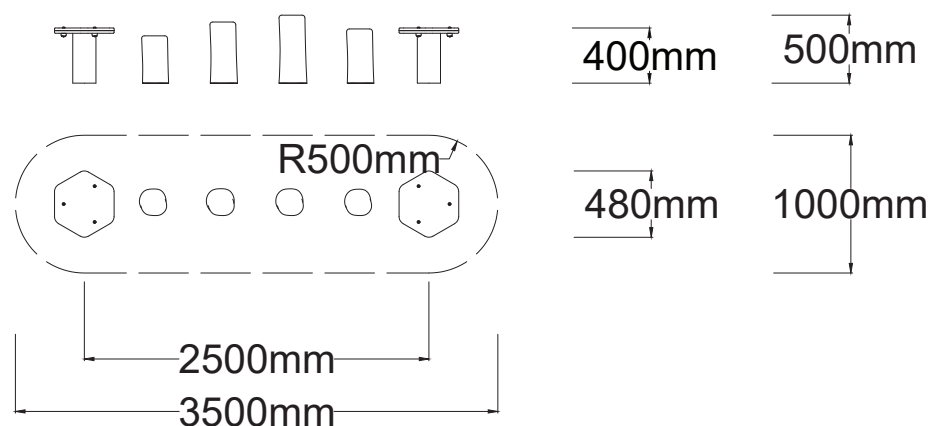

Check our [Rope and Powdercoat colours](#) in our materials section or consult colours with Kaebel Leisure.

Specifications

Max Height	0.50m
Free Space	3.28m ²
Max Fall Height	0.50m
Equipment Size	0.49m(w) x 2.50m(l) x 0.50m(h)

Materials | Equipment

HDPE Pods | Powdercoated stainless steel posts
Red ironbank logs

Users: 1-5 

Note: It is recommended that this product is installed on grass at a minimum, however no safety surfacing is required to be compliant with AS4685 Standards. The free space plan is a recommendation only and is not required to be compliant with AS4685 Standards.