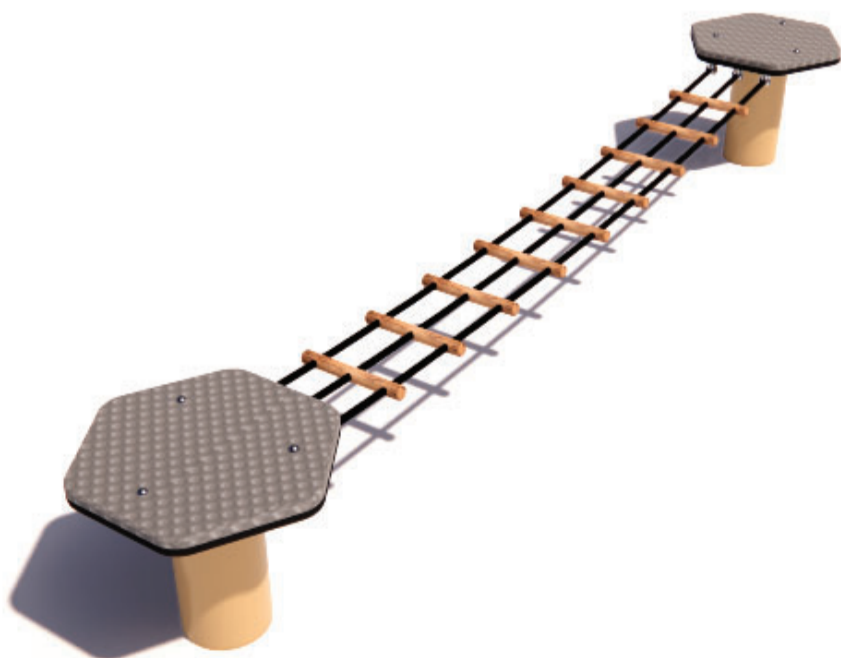

Check our Rope and Powdercoat colours in our materials section or consult colours with Kaebel Leisure.

Specifications

Max Height	0.4m
Free Space	3.28m ²
Max Fall Height	0.4m
Equipment Size	0.48m(w) x 2.5m(l) x 0.4m(h)

Materials | Equipment

- HDPE Pods | Powdercoated stainless steel posts
- Timber steps
- 16mm steel reinforced rope

Users: 1-2 

Note: It is recommended that this product is installed on grass at a minimum, however no safety surfacing is required to be compliant with AS4685 Standards. The free space plan is a recommendation only and is not required to be compliant with AS4685 Standards.

All products are designed and owned by Kaebel Leisure. Drawings are concept only. Not to scale.