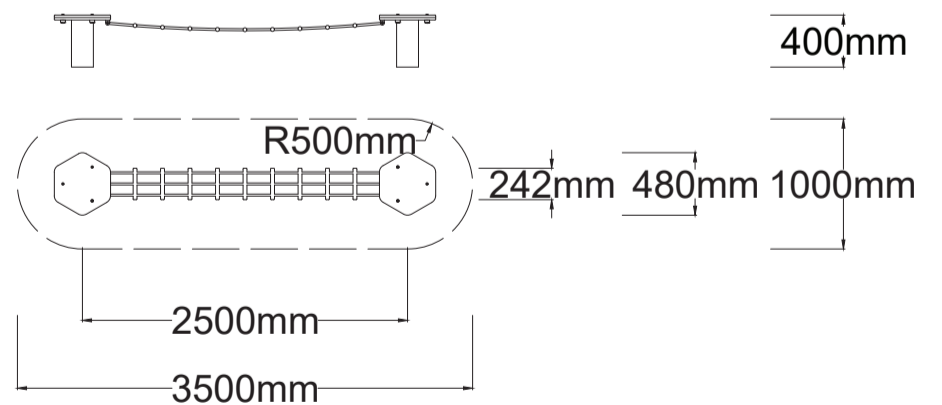

Check our Rope and Powdercoat colours in our materials section or consult colours with Kaebel Leisure.

Specifications

Max Height	0.4m
Free Space	3.28m ²
Max Fall Height	0.4m
Equipment Size	0.48m(w) x 2.5m(l) x 0.4m(h)

Materials | Equipment

- HDPE Pods | Powdercoated stainless steel posts
- Timber steps
- 16mm steel reinforced rope

Users: 1-2 

Note: It is recommended that this product is installed on grass at a minimum, however no safety surfacing is required to be compliant with AS4685 Standards. The free space plan is a recommendation only and is not required to be compliant with AS4685 Standards.