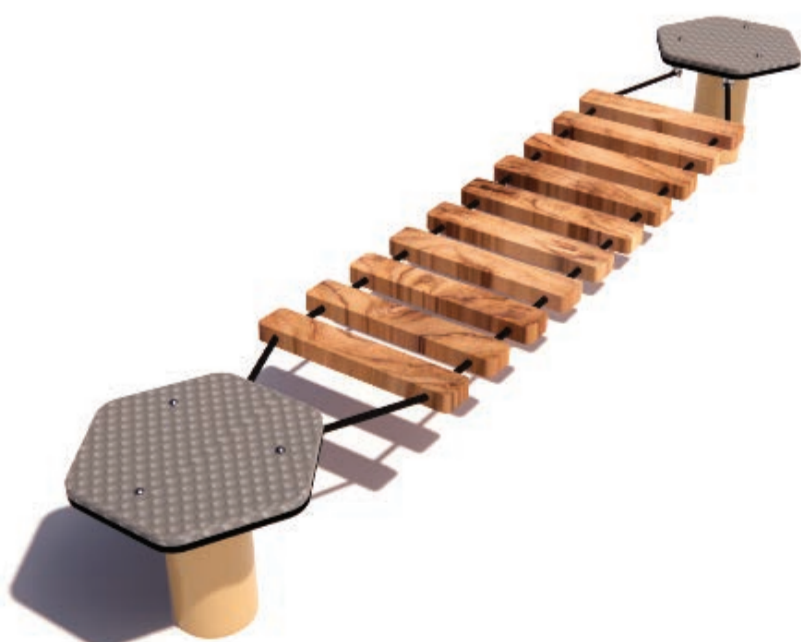

Check our [Rope and Powdercoat colours](#) in our materials section or consult colours with [Kaebel Leisure](#).

Specifications

Max Height	0.4m
Free Space	3.28m ²
Max Fall Height	0.4m
Equipment Size	0.48m(w) x 2.5m(l) x 0.4m(h)

Materials | Equipment

HDPE Pods Powdercoated stainless steel posts
Timber Steps
16mm steel reinforced rope

Users: 1-3

Note: It is recommended that this product is installed on grass at a minimum, however no safety surfacing is required to be compliant with AS4685 Standards. The free space plan is a recommendation only and is not required to be compliant with AS4685 Standards.

All products are designed and owned by Kaebel Leisure. Drawings are concept only. Not to scale.