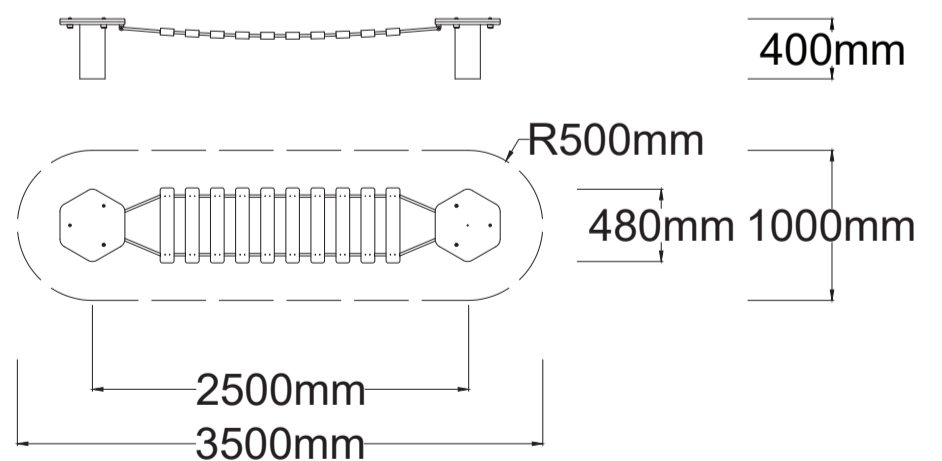

Check our [Rope and Powdercoat colours](#) in our materials section or consult colours with [Kaebel Leisure](#).

Specifications

Max Height	0.4m
Free Space	3.28m ²
Max Fall Height	0.4m
Equipment Size	0.48m(w) x 2.5m(l) x 0.4m(h)

Materials | Equipment

HDPE Pods Powdercoated stainless steel posts
Timber Steps
16mm steel reinforced rope

Users: 1-3

Note: It is recommended that this product is installed on grass at a minimum, however no safety surfacing is required to be compliant with AS4685 Standards. The free space plan is a recommendation only and is not required to be compliant with AS4685 Standards.