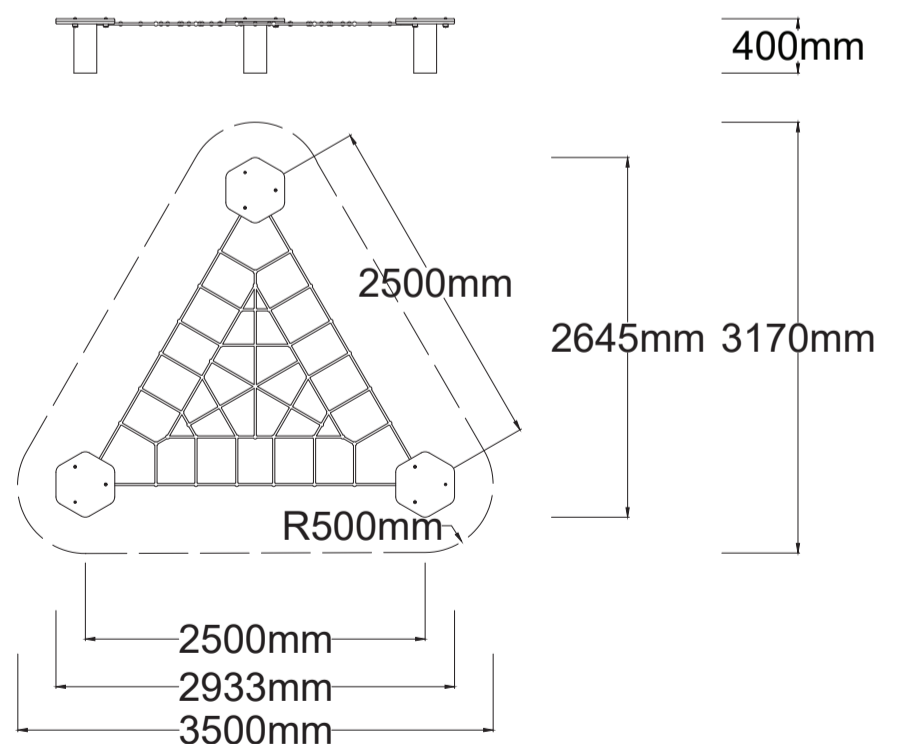

### Specifications

Max Height	0.4m
Free Space	7.24m <sup>2</sup>
Max Fall Height	0.4m
Equipment Size	2.5m(w) x2.5m(l) x 0.4m(h)

### Materials | Equipment

- HDPE Pods | Powdercoated stainless steel posts
- 16mm steel reinforced rope
- Aluminium connectors

Users: 1-9 

**Note:** It is recommended that this product is installed on grass at a minimum, however no safety surfacing is required to be compliant with AS4685 Standards. The free space plan is a recommendation only and is not required to be compliant with AS4685 Standards.