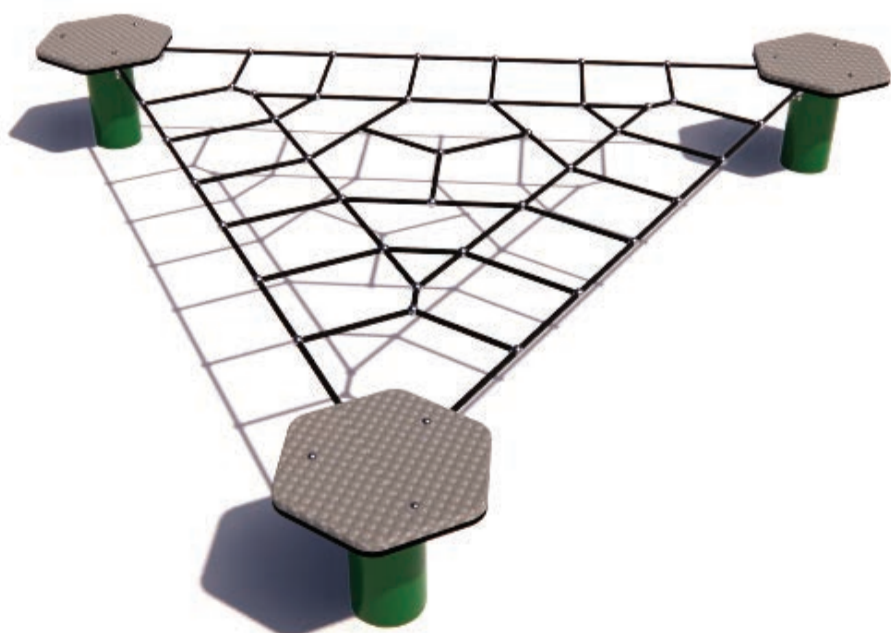

[Check our Rope and Powdercoat colours in our materials section or consult colours with Kaebel Leisure.](#)

### Specifications

Max Height	0.4m
Free Space	7.24m <sup>2</sup>
Max Fall Height	0.4m
Equipment Size	2.5m(w) x2.5m(l) x 0.4m(h)

### Materials | Equipment

- HDPE Pods | Powdercoated stainless steel posts
- 16mm steel reinforced rope
- Aluminium connectors

Users: 1-9 

**Note:** It is recommended that this product is installed on grass at a minimum, however no safety surfacing is required to be compliant with AS4685 Standards. The free space plan is a recommendation only and is not required to be compliant with AS4685 Standards.