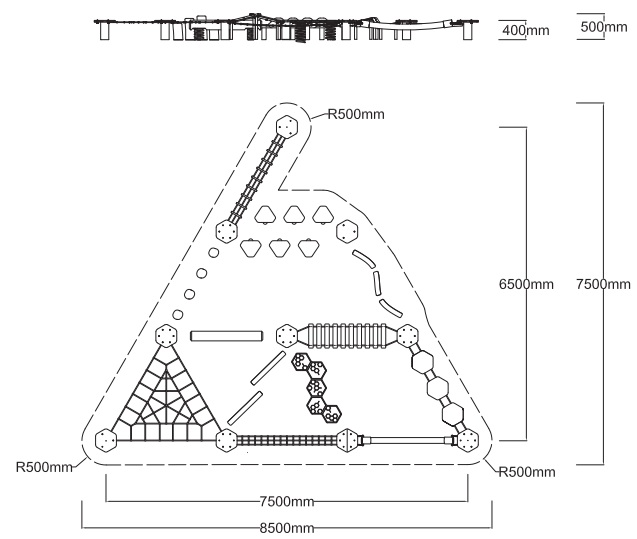

[Check our Rope and Powdercoat colours in our materials section or consult colours with Kaebel Leisure.](#)

Specifications

Max Height	0.5m
Free Space	35.46m ²
Max Fall Height	0.5m + Varies
Equipment Size	7.5m(w) x 6.5m(l) x 0.5m(h)

Materials | Equipment

- HDPE Pods | Powdercoated stainless steel posts
- 16mm steel reinforced rope
- Aluminium connectors
- Red ironbank logs

Users: 1-25

Note: It is recommended that this product is installed on grass at a minimum, however no safety surfacing is required to be compliant with AS4685 Standards. The free space plan is a recommendation only and is not required to be compliant with AS4685 Standards.