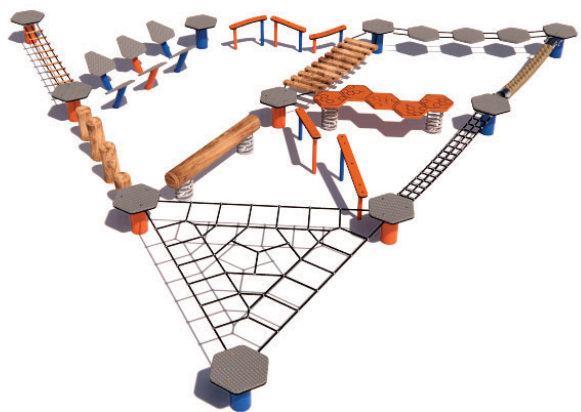

[Check our Rope and Powdercoat colours in our materials section or consult colours with Kaebel Leisure.](#)

Specifications

Max Height	0.5m
Free Space	35.46m ²
Max Fall Height	0.5m + Varies
Equipment Size	7.5m(w) x 6.5m(l) x 0.5m(h)

Materials | Equipment

- HDPE Pods | Powdercoated stainless steel posts
- 16mm steel reinforced rope
- Aluminium connectors
- Red ironbank logs

Users: 1-25

Note: It is recommended that this product is installed on grass at a minimum, however no safety surfacing is required to be compliant with AS4685 Standards. The free space plan is a recommendation only and is not required to be compliant with AS4685 Standards.

All products are designed and owned by Kaebel Leisure. Drawings are concept only. Not to scale.