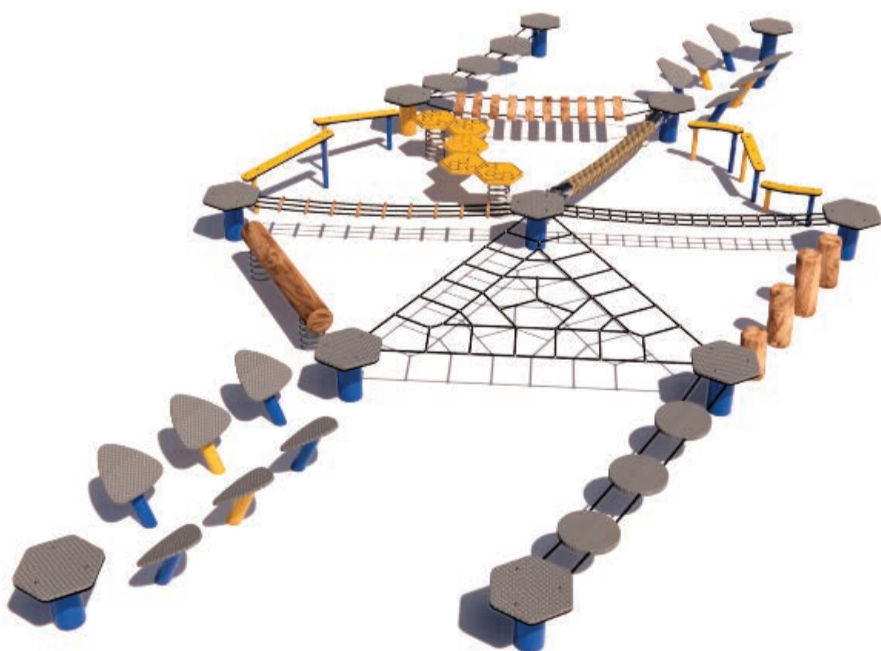

[Check our Rope and Powdercoat colours in our materials section or consult colours with Kaebel Leisure.](#)

Specifications

Max Height	0.5m
Free Space	37m ²
Max Fall Height	0.50m + Varies
Equipment Size	10.0m(w) x 4.3m(l) x 0.5m(h)

Materials | Equipment

- HDPE Pods | Powdercoated stainless steel posts
- 16mm steel reinforced rope
- Aluminium connectors
- Red ironbank logs

Users: 1-28

Note: It is recommended that this product is installed on grass at a minimum, however no safety surfacing is required to be compliant with AS4685 Standards. The free space plan is a recommendation only and is not required to be compliant with AS4685 Standards.

All products are designed and owned by Kaebel Leisure. Drawings are concept only. Not to scale.