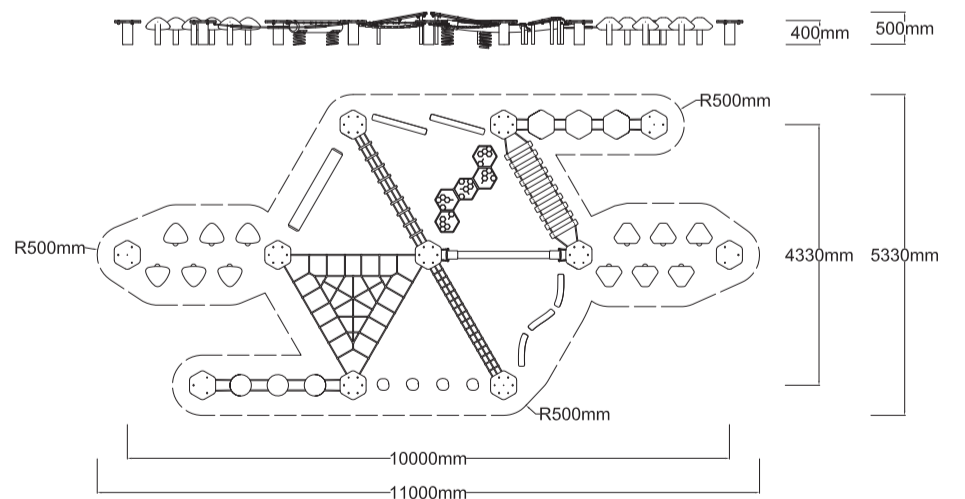

[Check our Rope and Powdercoat colours in our materials section or consult colours with Kaebel Leisure.](#)

Specifications

Max Height	0.5m
Free Space	37m ²
Max Fall Height	0.50m + Varies
Equipment Size	10.0m(w) x 4.3m(l) x 0.5m(h)

Materials | Equipment

- HDPE Pods | Powdercoated stainless steel posts
- 16mm steel reinforced rope
- Aluminium connectors
- Red ironbank logs

Users: 1-28

Note: It is recommended that this product is installed on grass at a minimum, however no safety surfacing is required to be compliant with AS4685 Standards. The free space plan is a recommendation only and is not required to be compliant with AS4685 Standards.