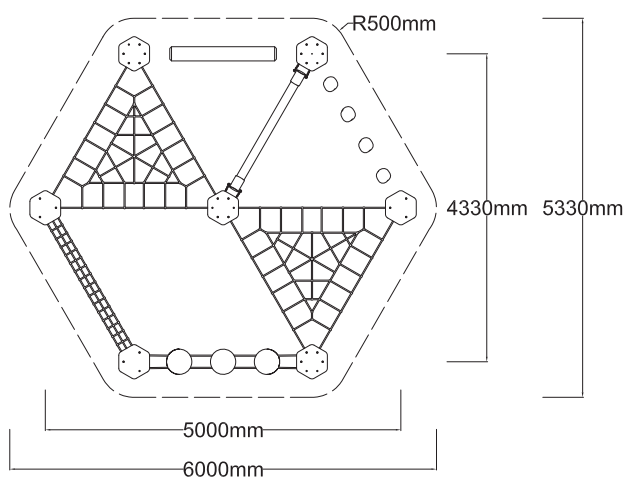

[Check our Rope and Powdercoat colours in our materials section or consult colours with Kaebel Leisure.](#)

Specifications

Max Height	0.4m
Free Space	24.5m ²
Max Fall Height	0.5m + Varies
Equipment Size	5.0m(w) x 4.3m(l) x 0.5m(h)

Materials | Equipment

- HDPE Pods | Powdercoated stainless steel posts
- 16mm steel reinforced rope
- Aluminium connectors
- Red ironbank logs

Users: 1-22

Note: It is recommended that this product is installed on grass at a minimum, however no safety surfacing is required to be compliant with AS4685 Standards. The free space plan is a recommendation only and is not required to be compliant with AS4685 Standards.