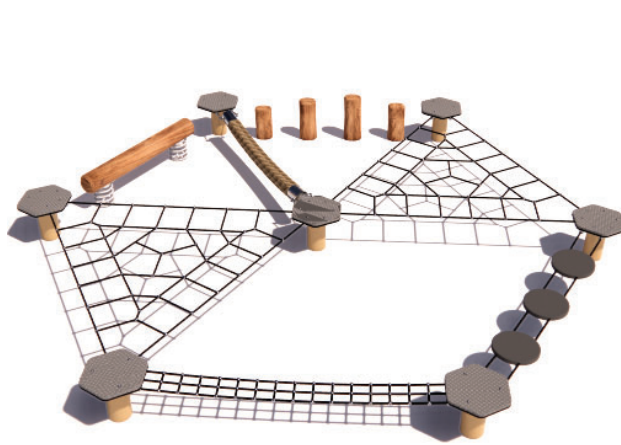

[Check our Rope and Powdercoat colours in our materials section or consult colours with Kaebel Leisure.](#)

Specifications

Max Height	0.4m
Free Space	24.5m ²
Max Fall Height	0.5m + Varies
Equipment Size	5.0m(w) x 4.3m(l) x 0.5m(h)

Materials | Equipment

- HDPE Pods | Powdercoated stainless steel posts
- 16mm steel reinforced rope
- Aluminium connectors
- Red ironbank logs

Users: 1-22

Note: It is recommended that this product is installed on grass at a minimum, however no safety surfacing is required to be compliant with AS4685 Standards. The free space plan is a recommendation only and is not required to be compliant with AS4685 Standards.

All products are designed and owned by Kaebel Leisure. Drawings are concept only. Not to scale.