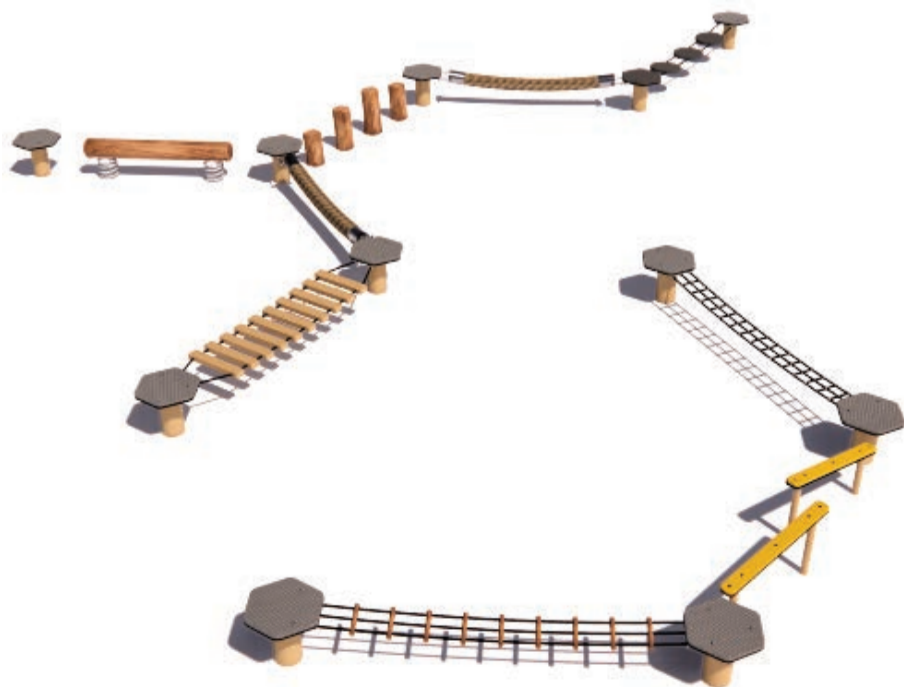

Check our Rope and Powdercoat colours in our materials section or consult colours with Kaebel Leisure.

Specifications

Max Height	0.5m
Free Space	8.25m ² + 15.7m ²
Max Fall Height	0.5m + Varies
Equipment Size	11.2m(w) x 8.6m(l) x 0.5m(h)

Materials | Equipment

- HDPE Pods | Powdercoated stainless steel posts
- 16mm steel reinforced rope
- Aluminium connectors
- Red ironbank logs

Users: 1-14

Note: It is recommended that this product is installed on grass at a minimum, however no safety surfacing is required to be compliant with AS4685 Standards. The free space plan is a recommendation only and is not required to be compliant with AS4685 Standards.

All products are designed and owned by Kaebel Leisure. Drawings are concept only. Not to scale.