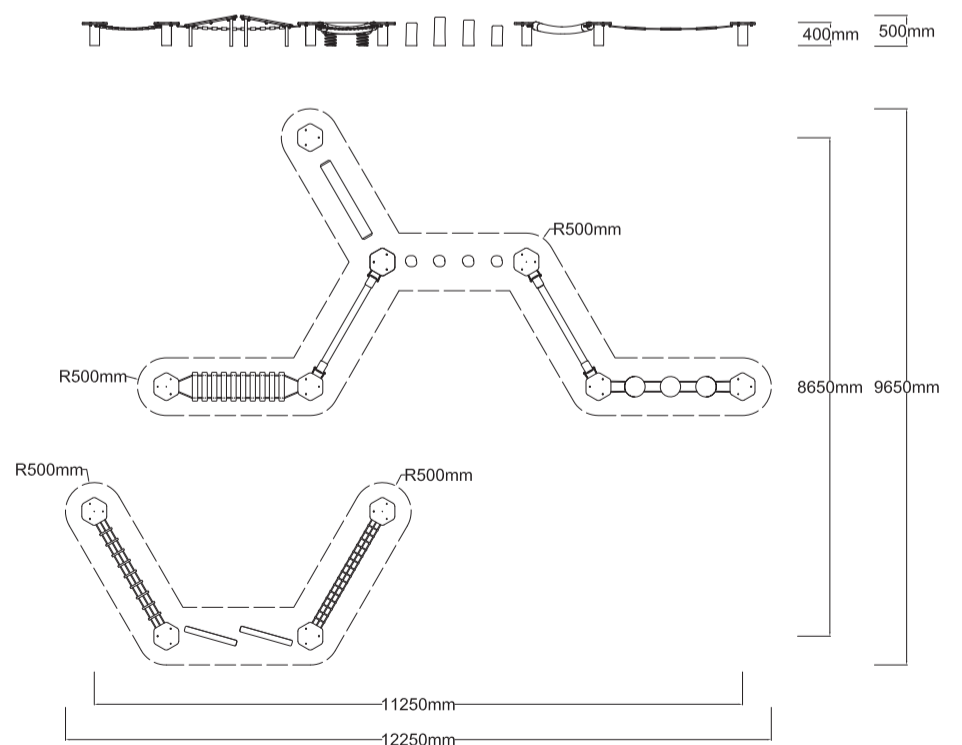

Check our Rope and Powdercoat colours in our materials section or consult colours with Kaebel Leisure.

Specifications

Max Height	0.5m
Free Space	8.25m ² + 15.7m ²
Max Fall Height	0.5m + Varies
Equipment Size	11.2m(w) x 8.6m(l) x 0.5m(h)

Materials | Equipment

- HDPE Pods | Powdercoated stainless steel posts
- 16mm steel reinforced rope
- Aluminium connectors
- Red ironbank logs

Users: 1-14

Note: It is recommended that this product is installed on grass at a minimum, however no safety surfacing is required to be compliant with AS4685 Standards. The free space plan is a recommendation only and is not required to be compliant with AS4685 Standards.