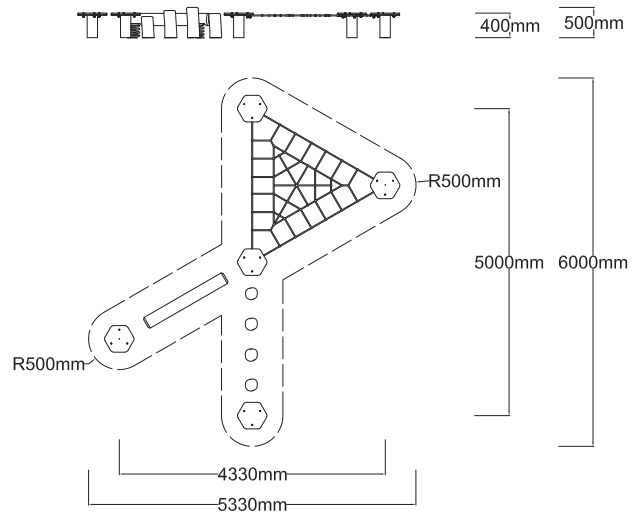

Note: It is recommended that this product is installed on grass at a minimum, however no safety surfacing is required to be compliant with AS4685 Standards. The free space plan is a recommendation only and is not required to be compliant with AS4685 Standards.

All products are designed and owned by Kaebel Leisure. Drawings are concept only. Not to scale.