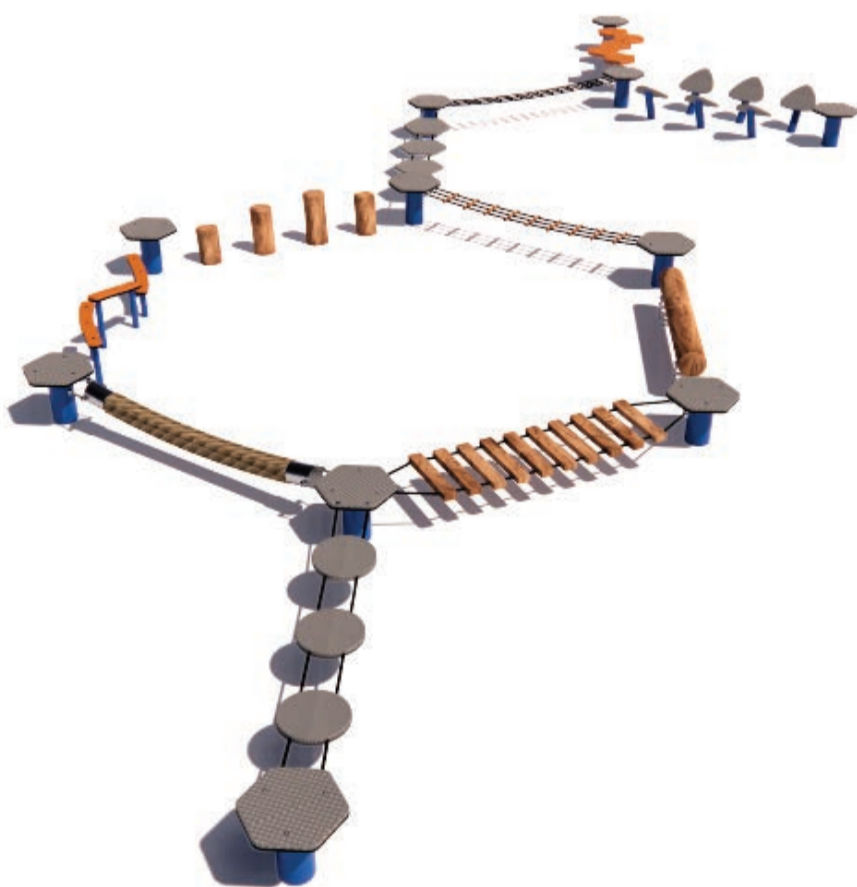

[Check our Rope and Powdercoat colours in our materials section or consult colours with Kaebel Leisure.](#)

Specifications

| | |
|-----------------|------------------------------|
| Max Height | 0.5m |
| Free Space | 38.44m ² |
| Max Fall Height | 0.5m + Varies |
| Equipment Size | 13.0m(w) x 5.0m(l) x 0.5m(h) |

Materials | Equipment

- HDPE Pods | Powdercoated stainless steel posts
- 16mm steel reinforced rope
- Aluminium connectors
- Red ironbank logs

Users: 1-35

Note: It is recommended that this product is installed on grass at a minimum, however no safety surfacing is required to be compliant with AS4685 Standards. The free space plan is a recommendation only and is not required to be compliant with AS4685 Standards.

All products are designed and owned by Kaebel Leisure. Drawings are concept only. Not to scale.