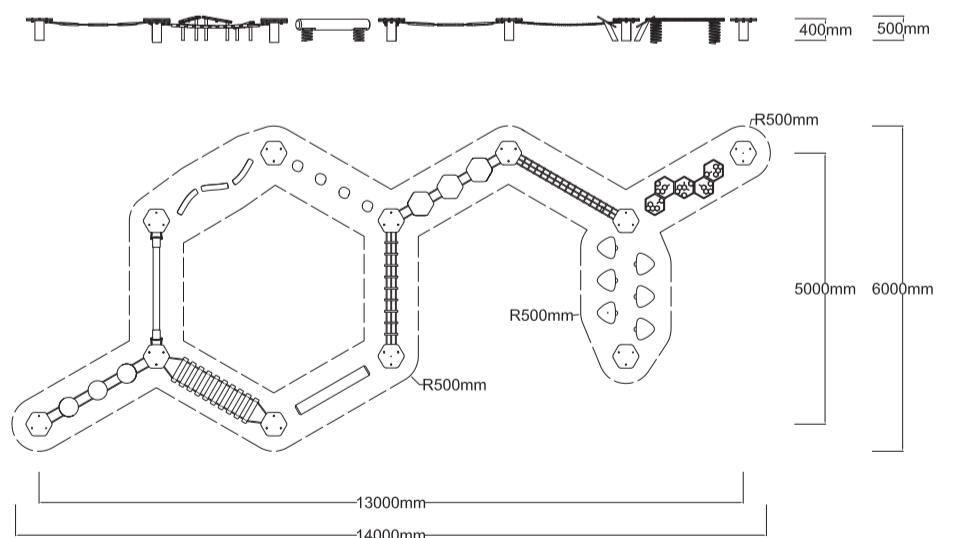

[Check our Rope and Powdercoat colours in our materials section or consult colours with Kaebel Leisure.](#)

Specifications

| | |
|-----------------|------------------------------|
| Max Height | 0.5m |
| Free Space | 38.44m ² |
| Max Fall Height | 0.5m + Varies |
| Equipment Size | 13.0m(w) x 5.0m(l) x 0.5m(h) |

Materials | Equipment

- HDPE Pods | Powdercoated stainless steel posts
- 16mm steel reinforced rope
- Aluminium connectors
- Red ironbank logs

Users: 1-35

Note: It is recommended that this product is installed on grass at a minimum, however no safety surfacing is required to be compliant with AS4685 Standards. The free space plan is a recommendation only and is not required to be compliant with AS4685 Standards.

All products are designed and owned by Kaebel Leisure. Drawings are concept only. Not to scale.