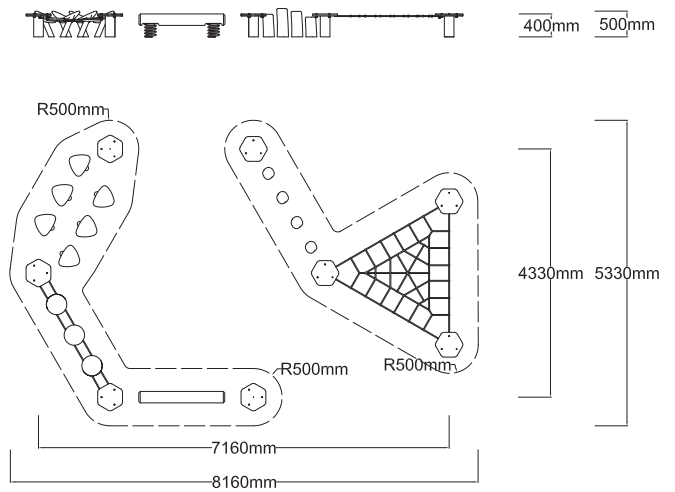

Check our Rope and Powdercoat colours in our materials section or consult colours with Kaebel Leisure.

Specifications

Max Height	0.5m
Free Space	9.62m ² + 9.69m ²
Max Fall Height	0.5m + Varies
Equipment Size	7.1m(w) x4.3m(l) x 0.5m(h)

Materials | Equipment

- HDPE Pods | Powdercoated stainless steel posts
- 16mm steel reinforced rope
- Aluminium connectors
- Red ironbank logs

Users: 1-20

Note: It is recommended that this product is installed on grass at a minimum, however no safety surfacing is required to be compliant with AS4685 Standards. The free space plan is a recommendation only and is not required to be compliant with AS4685 Standards.

All products are designed and owned by Kaebel Leisure. Drawings are concept only. Not to scale.