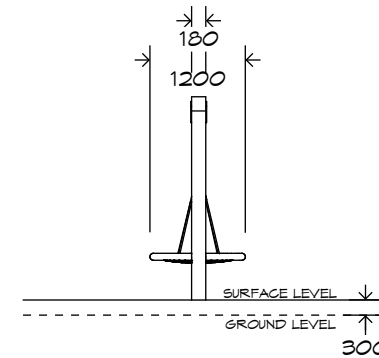

Product Sheet

1 Bay Laminated Swing

SWG-LAM 011-1-2.4

1 Basket

Product Warranty

Playground Creations warrants its products to be free from defect in materials or workmanship during normal use and installation and in accordance with our specifications.

Full warranty details on request.

Disclaimer: This should be read in conjunction with the Playground Creations full warranty terms and conditions.

On H5 posts and stainless steel fabricated components

On steel equipment with forced movement

On HDPE (high density polyethylene) structural failure

On combination rope work and activity nets

On all moving components

SURFACING:
RECOMMENDED: 32 m²
EDGING: 24 lm