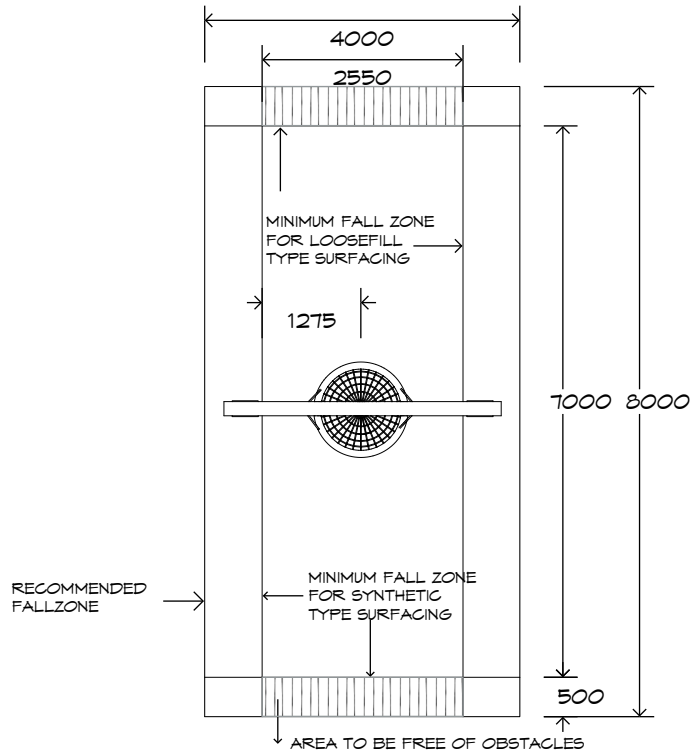

Product Sheet

1 Bay Laminated Swing

SWG-LAM 011-1-2.4

1 Basket

Product Warranty

Playground Creations warrants its products to be free from defect in materials or workmanship during normal use and installation and in accordance with our specifications.

Full warranty details on request.

Disclaimer: This should be read in conjunction with the Playground Creations full warranty terms and conditions.

On H5 posts and stainless steel fabricated components

On steel equipment with forced movement

On HDPE (high density polyethylene) structural failure

On combination rope work and activity nets

On all moving components

SURFACING:
RECOMMENDED: 32 m²
EDGING: 24 lm