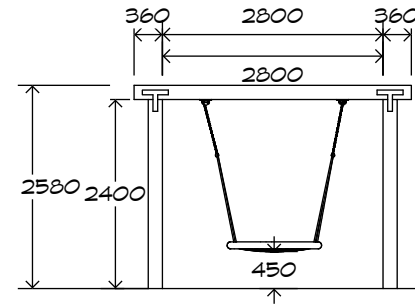

Product Sheet

1 Bay Laminated Swing

SWG-LAM 011-1-2.4

1 Basket

Product Warranty

Playground Creations warrants its products to be free from defect in materials or workmanship during normal use and installation and in accordance with our specifications.

Full warranty details on request.

Disclaimer: This should be read in conjunction with the Playground Creations full warranty terms and conditions.

On H5 posts and stainless steel fabricated components

On steel equipment with forced movement

On HDPE (high density polyethylene) structural failure

On combination rope work and activity nets

On all moving components

SURFACING:
RECOMMENDED: 32 m²
EDGING: 24 lm