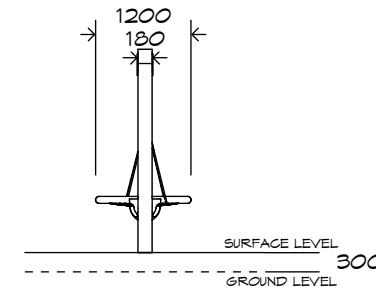

Product Sheet

2 Bay Laminated Swing

SWG-LAM 022-2-2.4

2 Basket

Product Warranty

Playground Creations warrants its products to be free from defect in materials or workmanship during normal use and installation and in accordance with our specifications.

Full warranty details on request.

Disclaimer: This should be read in conjunction with the Playground Creations full warranty terms and conditions.

On H5 posts and stainless steel fabricated components

On steel equipment with forced movement

On HDPE (high density polyethylene) structural failure

On combination rope work and activity nets

On all moving components

SURFACING:
RECOMMENDED: 53 m²
EDGING: 30 lm