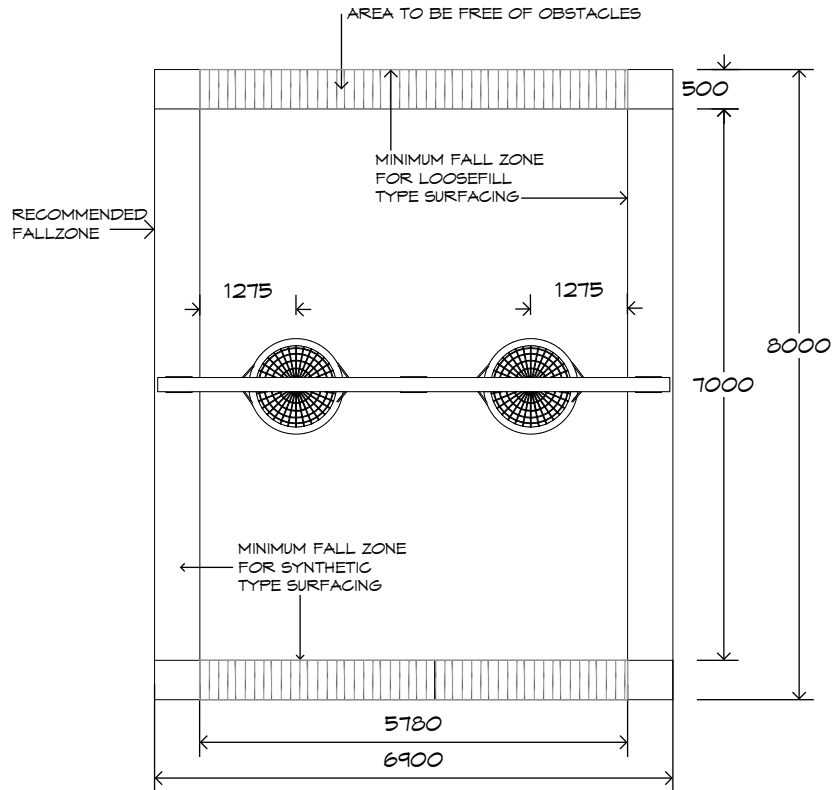

Product Sheet

2 Bay Laminated Swing

SWG-LAM 022-2-2.4

2 Basket

Product Warranty

Playground Creations warrants its products to be free from defect in materials or workmanship during normal use and installation and in accordance with our specifications.

Full warranty details on request.

Disclaimer: This should be read in conjunction with the Playground Creations full warranty terms and conditions.

On H5 posts and stainless steel fabricated components

On steel equipment with forced movement

On HDPE (high density polyethylene) structural failure

On combination rope work and activity nets

On all moving components

SURFACING:
RECOMMENDED: 53 m²
EDGING: 30 lm