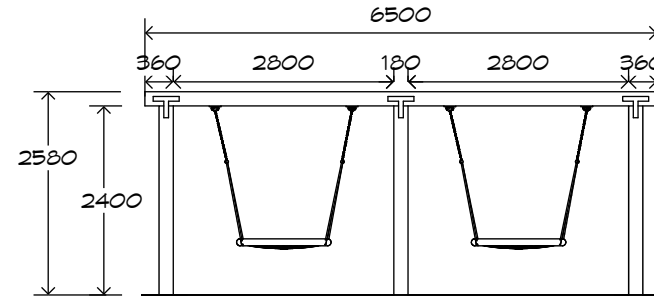

Product Sheet

2 Bay Laminated Swing

SWG-LAM 022-2-2.4

2 Basket

Product Warranty

Playground Creations warrants its products to be free from defect in materials or workmanship during normal use and installation and in accordance with our specifications.

Full warranty details on request.

Disclaimer: This should be read in conjunction with the Playground Creations full warranty terms and conditions.

On H5 posts and stainless steel fabricated components

On steel equipment with forced movement

On HDPE (high density polyethylene) structural failure

On combination rope work and activity nets

On all moving components

SURFACING:
RECOMMENDED: 53 m²
EDGING: 30 lm