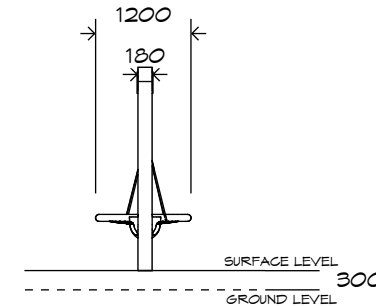

Product Sheet

2 Bay Laminated Swing

SWG-LAM 021-2-2.4

1 Toddler | 1 Strap | 1 Basket

playground
creations
creating play for everyday!

CRITICAL
FALL HEIGHT
1.5m

TOTAL
HEIGHT
2.58m

RECOMMENDED
SURFACING
57m²

Artist impression only

Product Sheet

2 Bay Laminated Swing

SWG-LAM 021-2-2.4

1 Toddler | 1 Strap | 1 Basket

Product Warranty

Playground Creations warrants its products to be free from defect in materials or workmanship during normal use and installation and in accordance with our specifications.