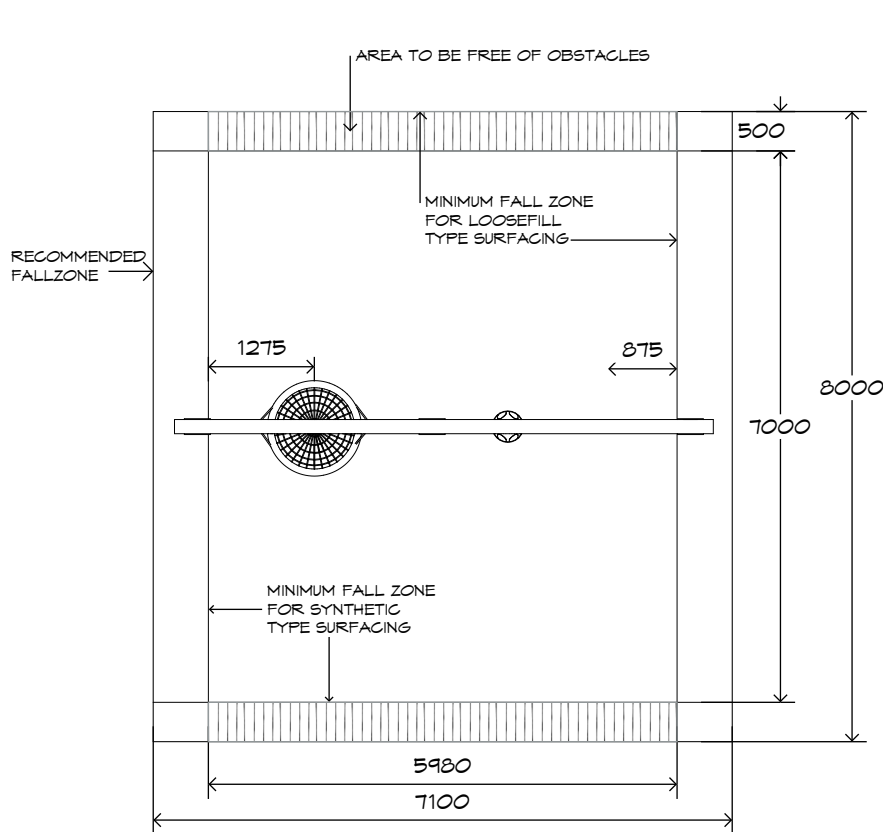

Artist impression only

Product Sheet

2 Bay Laminated Swing

SWG-LAM 021-2-2.4

1 Toddler | 1 Strap | 1 Basket

Product Warranty

Playground Creations warrants its products to be free from defect in materials or workmanship during normal use and installation and in accordance with our specifications.