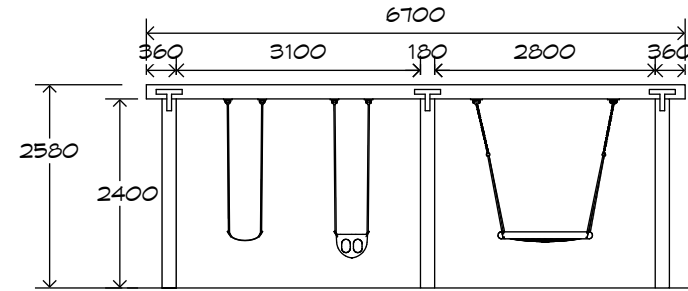

Product Sheet

2 Bay Laminated Swing

SWG-LAM 021-2-2.4

1 Toddler | 1 Strap | 1 Basket

playground
creations
creating play for everyday!

CRITICAL
FALL HEIGHT
1.5m

TOTAL
HEIGHT
2.58m

RECOMMENDED
SURFACING
57m²

Artist impression only

Product Sheet

2 Bay Laminated Swing

SWG-LAM 021-2-2.4

1 Toddler | 1 Strap | 1 Basket

Product Warranty

Playground Creations warrants its products to be free from defect in materials or workmanship during normal use and installation and in accordance with our specifications.