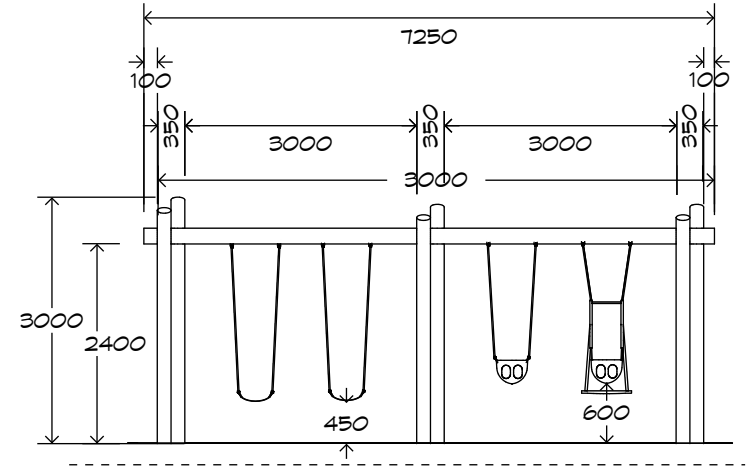

Product Sheet

2 Bay Log Swing

SWG-LO 029-2-2.4

2 Strap | 1 Toddler | 1 Expression

Product Warranty

Playground Creations warrants its products to be free from defect in materials or workmanship during normal use and installation and in accordance with our specifications.

Full warranty details on request.

Disclaimer: This should be read in conjunction with the Playground Creations full warranty terms and conditions.

On H5 posts and stainless steel fabricated components

On steel equipment with forced movement

On HDPE (high density polyethylene) structural failure

On combination rope work and activity nets

On all moving components

SURFACING:
RECOMMENDED: 61 m²
EDGING: 32 lm