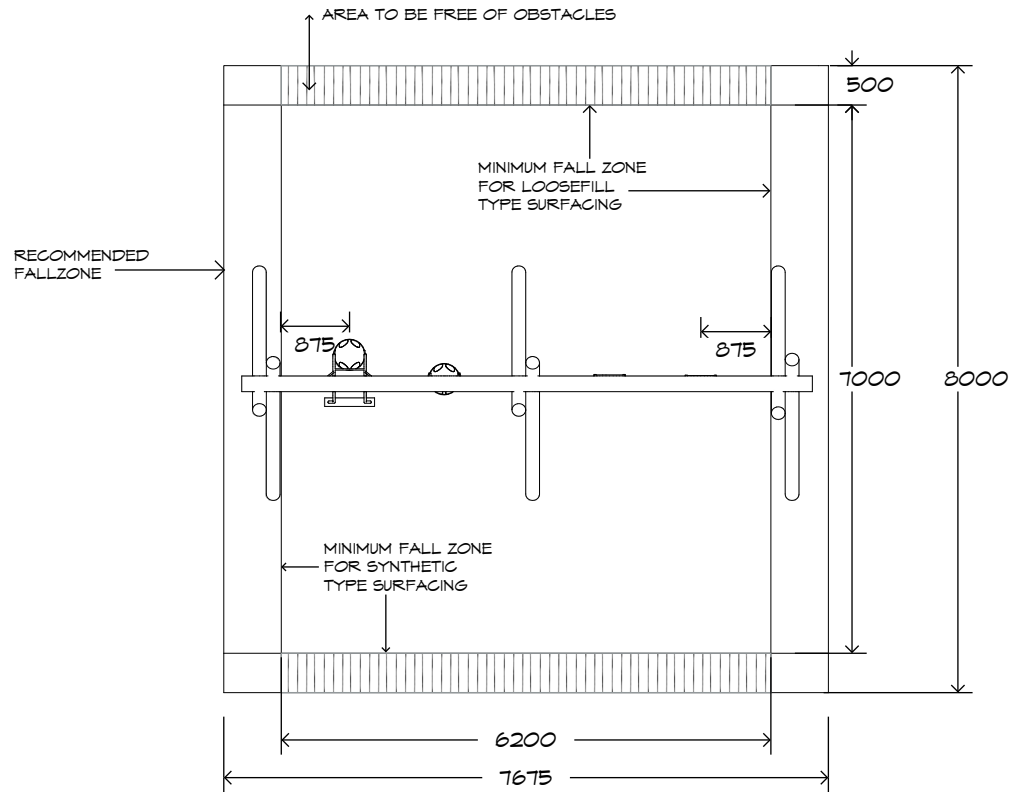

Product Sheet

2 Bay Log Swing

SWG-LO 029-2-2.4

2 Strap | 1 Toddler | 1 Expression

Product Warranty

Playground Creations warrants its products to be free from defect in materials or workmanship during normal use and installation and in accordance with our specifications.

Full warranty details on request.

Disclaimer: This should be read in conjunction with the Playground Creations full warranty terms and conditions.

On H5 posts and stainless steel fabricated components

On steel equipment with forced movement

On HDPE (high density polyethylene) structural failure

On combination rope work and activity nets

On all moving components

SURFACING:
RECOMMENDED: 61 m²
EDGING: 32 lm