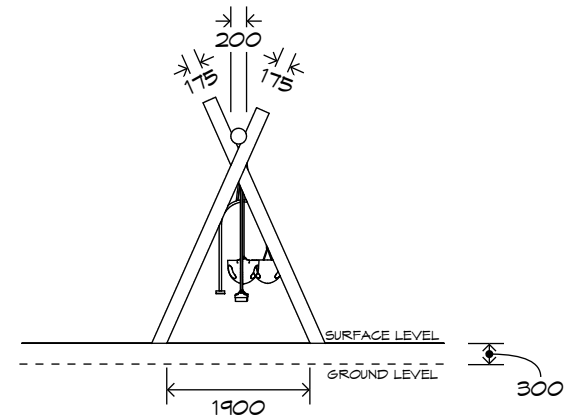

Product Sheet

2 Bay Log Swing

SWG-LO 029-2-2.4

2 Strap | 1 Toddler | 1 Expression

Product Warranty

Playground Creations warrants its products to be free from defect in materials or workmanship during normal use and installation and in accordance with our specifications.

Full warranty details on request.

Disclaimer: This should be read in conjunction with the Playground Creations full warranty terms and conditions.

On H5 posts and stainless steel fabricated components

On steel equipment with forced movement

On HDPE (high density polyethylene) structural failure

On combination rope work and activity nets

On all moving components

SURFACING:
RECOMMENDED: 61 m²
EDGING: 32 lm