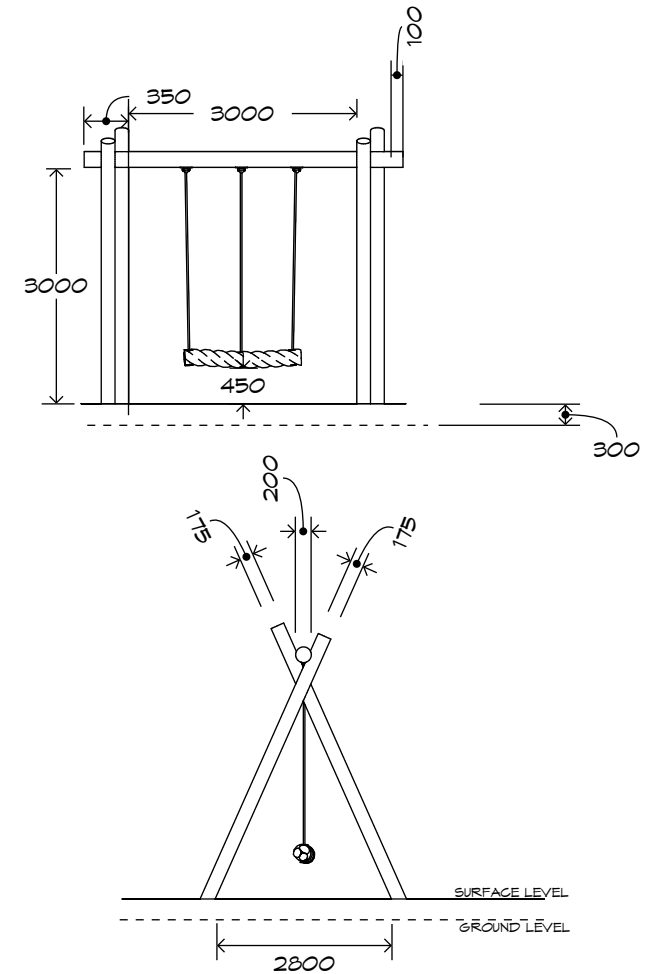

Product Sheet

2 Bay Log Swing

SWG-LO 016-1-3.0

1 Double Rope

playground
creations
creating play for everyday!

CRITICAL
FALL HEIGHT
1.7m

TOTAL
HEIGHT
3.6m

RECOMMENDED
SURFACING
38m²

Artist impression only

Product Sheet

2 Bay Log Swing

SWG-LO 016-1-3.0

1 Double Rope

Product Warranty

Playground Creations warrants its products to be free from defect in materials or workmanship during normal use and installation and in accordance with our specifications.
Full warranty details on request.