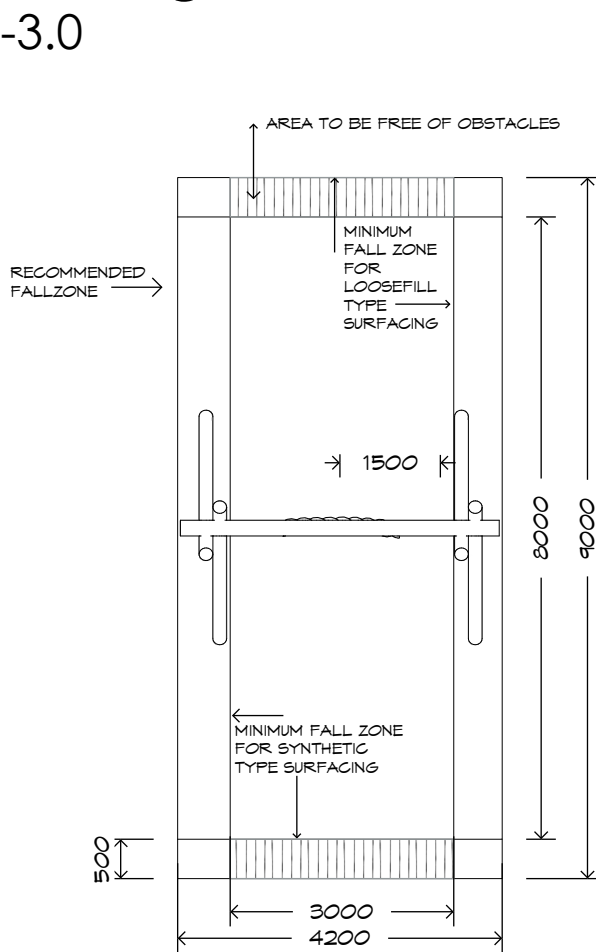

Product Sheet

2 Bay Log Swing

SWG-LO 016-1-3.0

1 Double Rope

playground
creations
creating play for everyday!

CRITICAL
FALL HEIGHT
1.7m

TOTAL
HEIGHT
3.6m

RECOMMENDED
SURFACING
38m²

Artist impression only

Product Sheet

2 Bay Log Swing

SWG-LO 016-1-3.0

1 Double Rope

Product Warranty

Playground Creations warrants its products to be free from defect in materials or workmanship during normal use and installation and in accordance with our specifications.
Full warranty details on request.