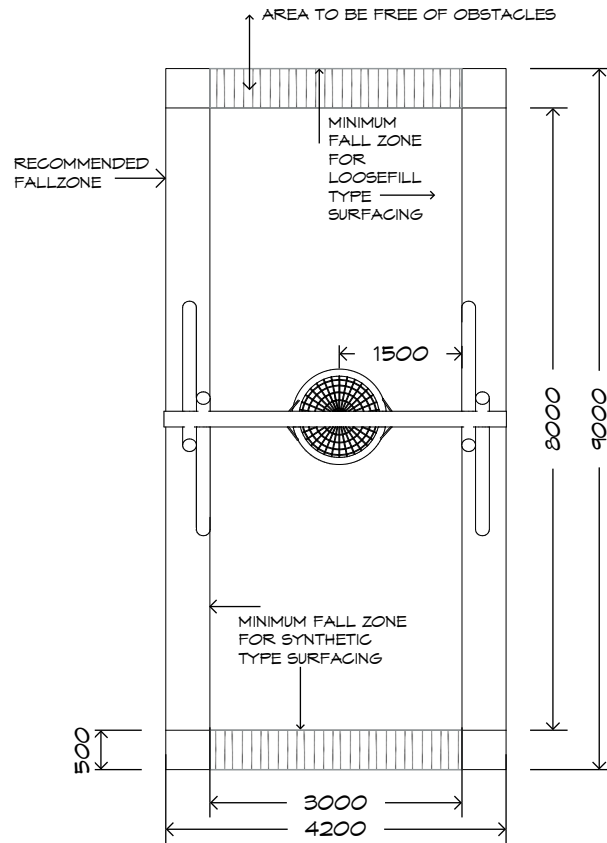

Product Sheet

2 Bay Log Swing

SWG-LO 011-1-3.0

1 Basket

Product Warranty

Playground Creations warrants its products to be free from defect in materials or workmanship during normal use and installation and in accordance with our specifications.
Full warranty details on request.

On all H5 timber posts and metal components

On structural failure of steel on equipment with forced movement

On roto-molded plastics and high density polyethylene

On all combination rope, net construction, stainless steel chain and shackles

On all other moving parts, swing seats or any other materials not specifically covered already

SURFACING:
RECOMMENDED: 38 m²
EDGING: 28 lm