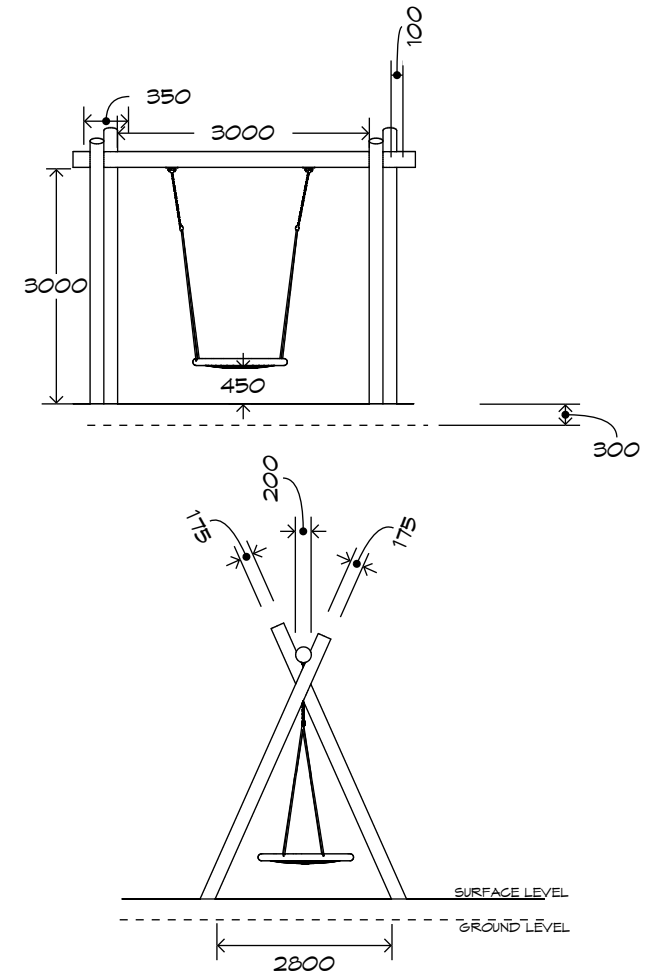

Product Sheet

2 Bay Log Swing

SWG-LO 011-1-3.0

1 Basket

Product Warranty

Playground Creations warrants its products to be free from defect in materials or workmanship during normal use and installation and in accordance with our specifications.
Full warranty details on request.

On all H5 timber posts and metal components

On structural failure of steel on equipment with forced movement

On roto-molded plastics and high density polyethylene

On all combination rope, net construction, stainless steel chain and shackles

On all other moving parts, swing seats or any other materials not specifically covered already

SURFACING:
RECOMMENDED: 38 m²
EDGING: 28 lm