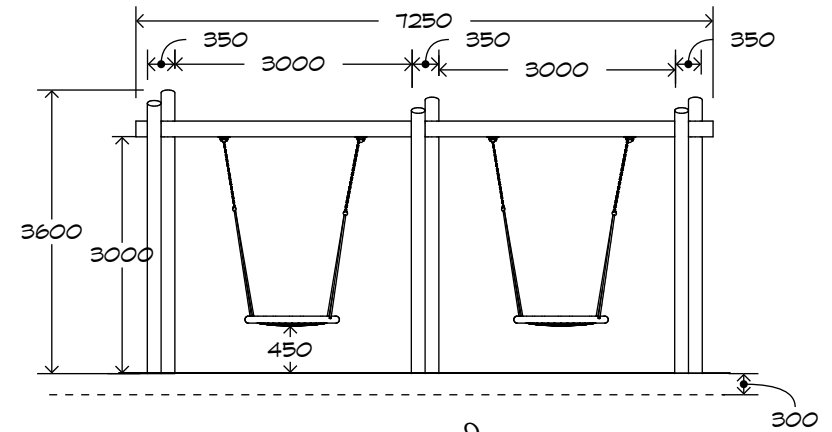

Product Sheet

2 Bay Log Swing

SWG-LO 022-2-3.0

2 Basket

Product Warranty

Playground Creations warrants its products to be free from defect in materials or workmanship during normal use and installation and in accordance with our specifications. Full warranty details on request.

25 YEAR WARRANTY
On all H5 timber posts and metal components

15 YEAR WARRANTY
On structural failure of steel on equipment with forced movement

10 YEAR WARRANTY
On roto-molded plastics and high density polyethylene

5 YEAR WARRANTY
On all combination rope, net construction, stainless steel chain and shackles

2 YEAR WARRANTY
On all other moving parts, swing seats or any other materials not specifically covered already

SURFACING:
RECOMMENDED: 68 m²
EDGING: 33 lm

0800 273 283 | info@playgroundcreations.co.nz | playgroundcreations.co.nz

Artist impression only