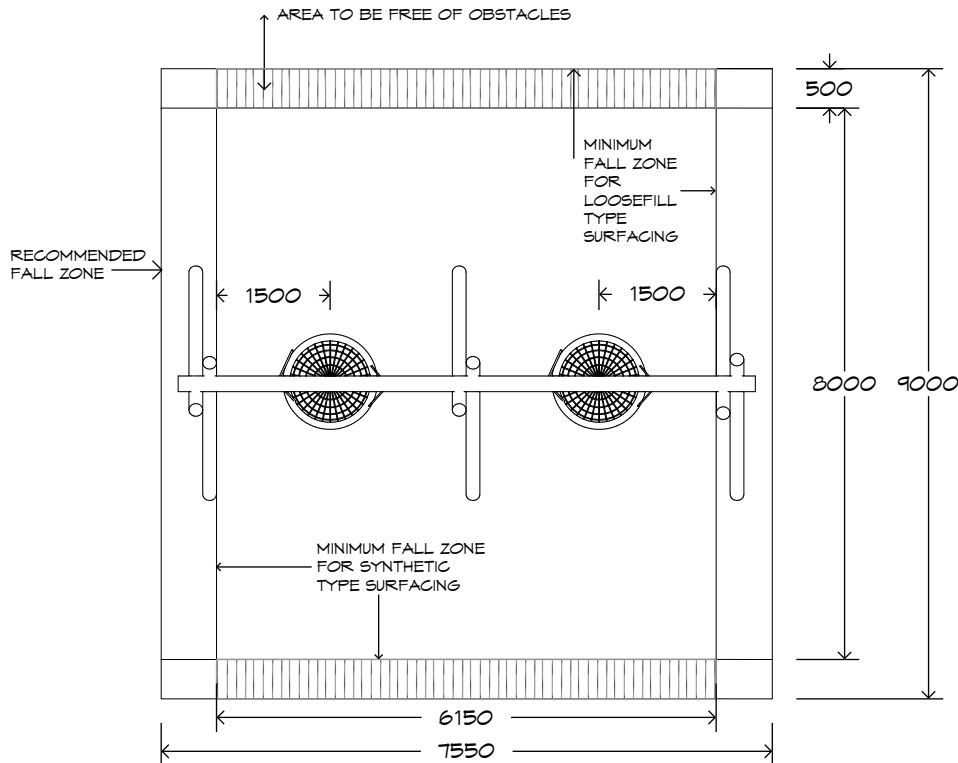

Product Sheet

2 Bay Log Swing

SWG-LO 022-2-3.0

2 Basket

Product Warranty

Playground Creations warrants its products to be free from defect in materials or workmanship during normal use and installation and in accordance with our specifications. Full warranty details on request.

25 YEAR WARRANTY
On all H5 timber posts and metal components

15 YEAR WARRANTY
On structural failure of steel on equipment with forced movement

10 YEAR WARRANTY
On roto-molded plastics and high density polyethylene

5 YEAR WARRANTY
On all combination rope, net construction, stainless steel chain and shackles

2 YEAR WARRANTY
On all other moving parts, swing seats or any other materials not specifically covered already

SURFACING:
RECOMMENDED: 68 m²
EDGING: 33 lm

0800 273 283 | info@playgroundcreations.co.nz | playgroundcreations.co.nz

Artist impression only