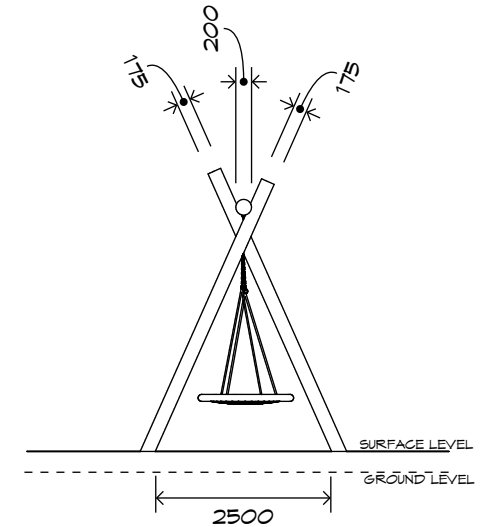

Product Sheet

2 Bay Log Swing

SWG-LO 022-2-3.0

2 Basket

Product Warranty

Playground Creations warrants its products to be free from defect in materials or workmanship during normal use and installation and in accordance with our specifications. Full warranty details on request.

25 YEAR WARRANTY
On all H5 timber posts and metal components

15 YEAR WARRANTY
On structural failure of steel on equipment with forced movement

10 YEAR WARRANTY
On roto-molded plastics and high density polyethylene

5 YEAR WARRANTY
On all combination rope, net construction, stainless steel chain and shackles

2 YEAR WARRANTY
On all other moving parts, swing seats or any other materials not specifically covered already

SURFACING:
RECOMMENDED: 68 m²
EDGING: 33 lm

0800 273 283 | info@playgroundcreations.co.nz | playgroundcreations.co.nz

Artist impression only