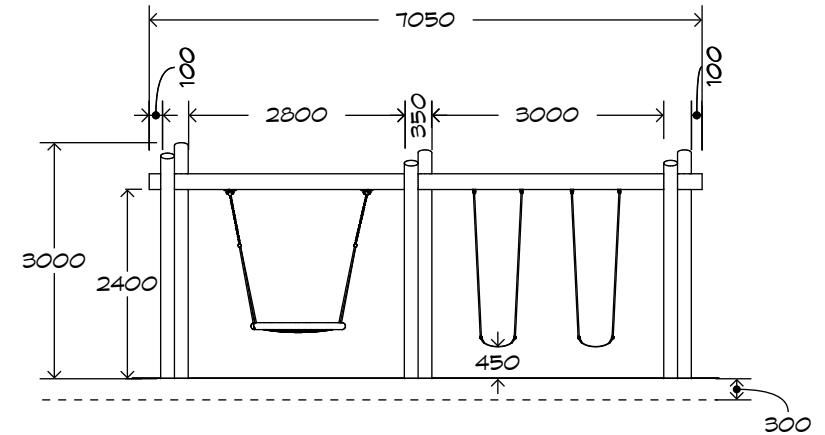

Product Sheet

2 Bay Log Swing

SWG-LO 023-2-2.4

1 Basket | 2 Strap

Product Warranty

Playground Creations warrants its products to be free from defect in materials or workmanship during normal use and installation and in accordance with our specifications.

Full warranty details on request.

Disclaimer: This should be read in conjunction with the Playground Creations full warranty terms and conditions.

On H5 posts and stainless steel fabricated components

On steel equipment with forced movement

On HDPE (high density polyethylene) structural failure

On combination rope work and activity nets

On all moving components

SURFACING:
RECOMMENDED: 59 m²
EDGING: 31 lm