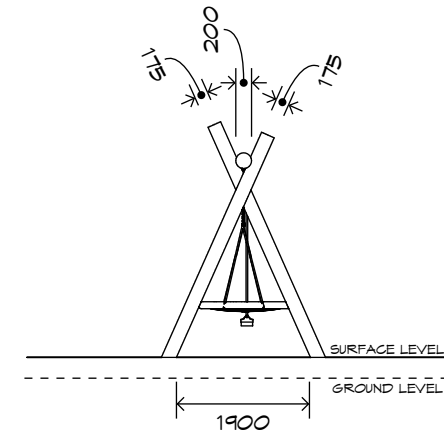

Product Sheet

2 Bay Log Swing

SWG-LO 023-2-2.4

1 Basket | 2 Strap

Product Warranty

Playground Creations warrants its products to be free from defect in materials or workmanship during normal use and installation and in accordance with our specifications.

Full warranty details on request.

Disclaimer: This should be read in conjunction with the Playground Creations full warranty terms and conditions.

On H5 posts and stainless steel fabricated components

On steel equipment with forced movement

On HDPE (high density polyethylene) structural failure

On combination rope work and activity nets

On all moving components

SURFACING:
RECOMMENDED: 59 m²
EDGING: 31 lm