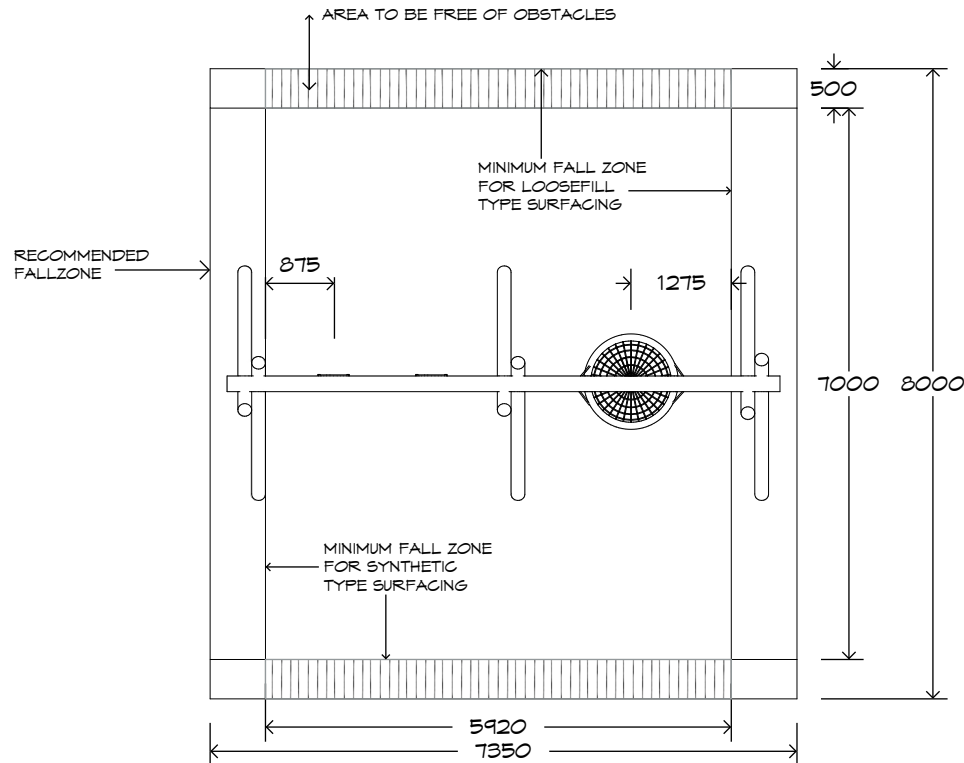

Product Sheet

2 Bay Log Swing

SWG-LO 023-2-2.4

1 Basket | 2 Strap

Product Warranty

Playground Creations warrants its products to be free from defect in materials or workmanship during normal use and installation and in accordance with our specifications.

Full warranty details on request.

Disclaimer: This should be read in conjunction with the Playground Creations full warranty terms and conditions.

On H5 posts and stainless steel fabricated components

On steel equipment with forced movement

On HDPE (high density polyethylene) structural failure

On combination rope work and activity nets

On all moving components

SURFACING:
RECOMMENDED: 59 m²
EDGING: 31 lm