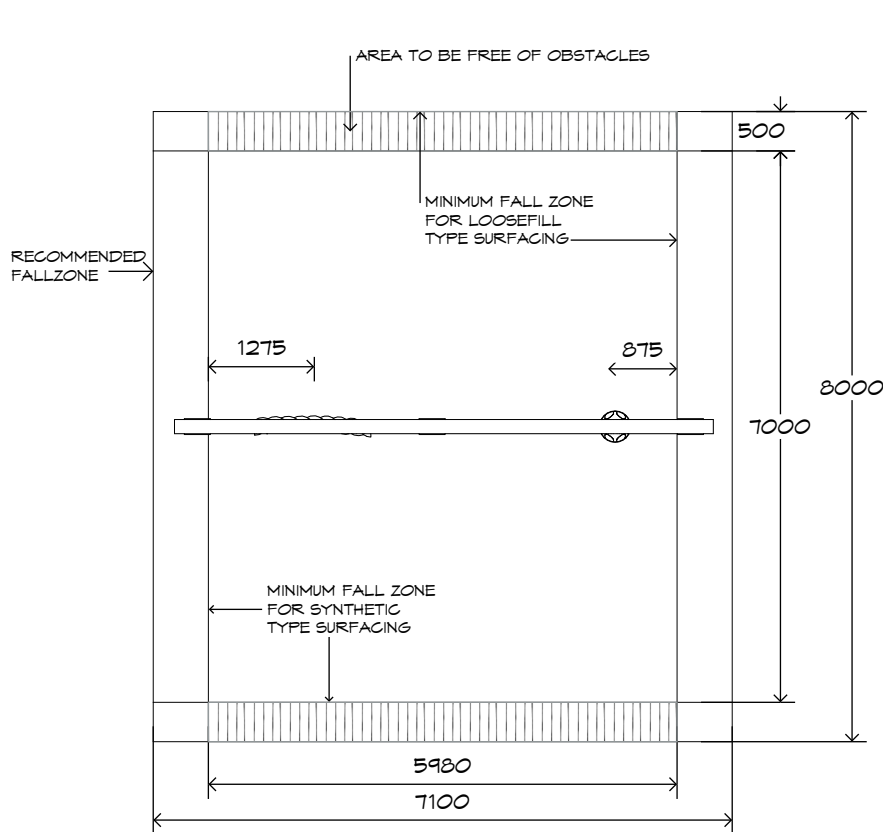

Artist impression only

Product Sheet

2 Bay Laminated Swing

SWG-LAM 026-2-2.4

1 Double Rope | 1 Strap | 1 Toddler

Product Warranty

Playground Creations warrants its products to be free from defect in materials or workmanship during normal use and installation and in accordance with our specifications.