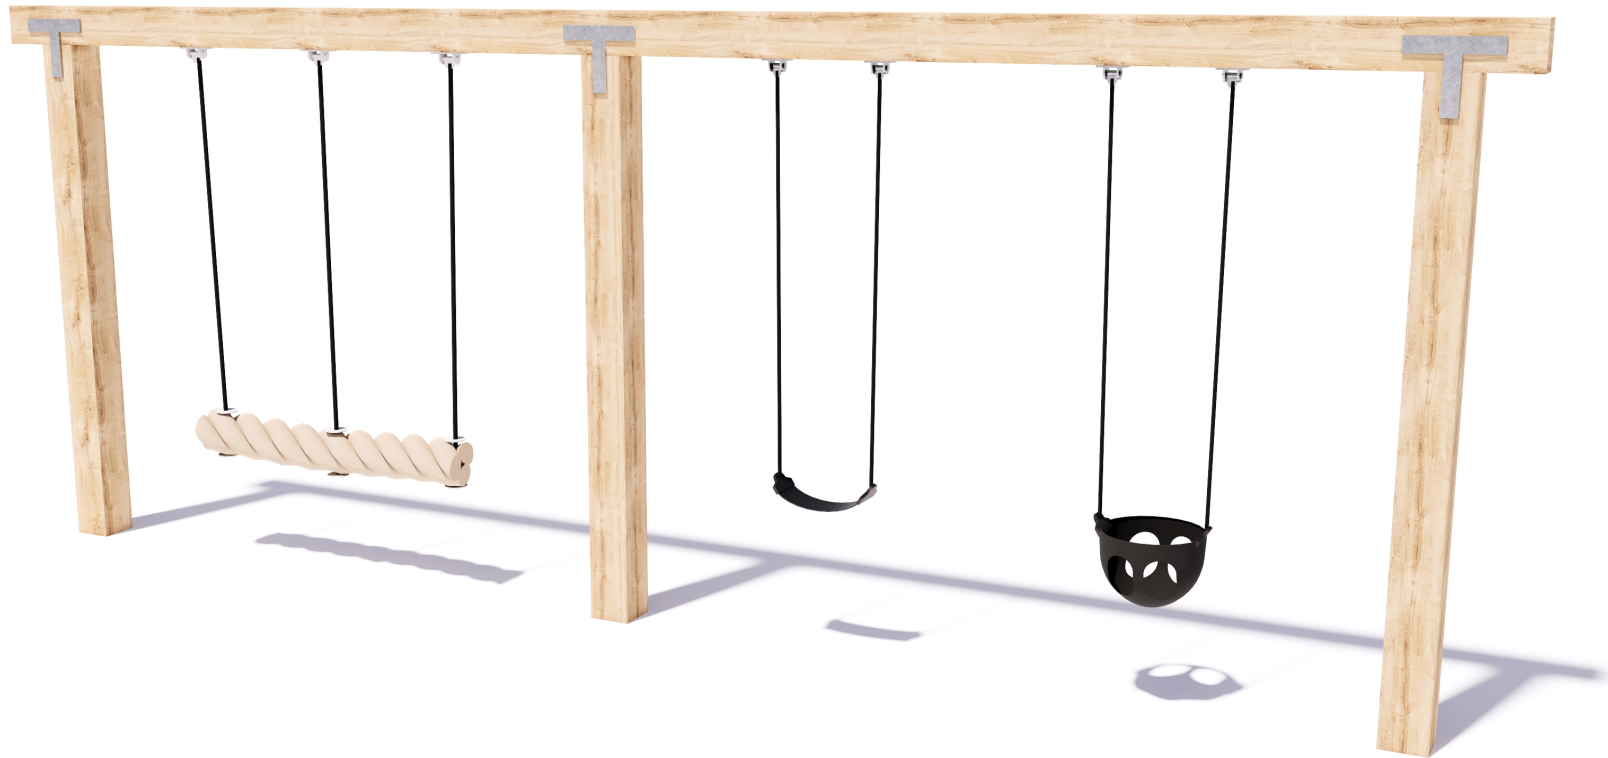

Product Sheet

2 Bay Laminated Swing

SWG-LAM 026-2-2.4

1 Double Rope | 1 Strap | 1 Toddler

playground
creations
creating play for everyday!

CRITICAL
FALL HEIGHT
1.5m

TOTAL
HEIGHT
2.58m

RECOMMENDED
SURFACING
57m²

RECOMMENDED
AGE
2+

RECOMMENDED
USERS
3-6

NZS 5828:2015

0800 273 283 | info@playgroundcreations.co.nz | playgroundcreations.co.nz

Artist impression only