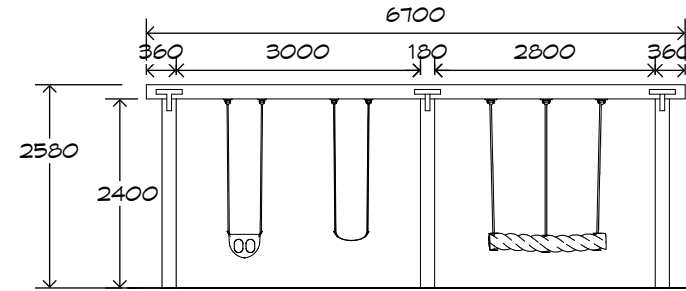

Product Sheet

2 Bay Laminated Swing

SWG-LAM 026-2-2.4

1 Double Rope | 1 Strap | 1 Toddler

playground
creations
creating play for everyday!

CRITICAL
FALL HEIGHT
1.5m

TOTAL
HEIGHT
2.58m

RECOMMENDED
SURFACING
57m²

Artist impression only

Product Sheet

2 Bay Laminated Swing

SWG-LAM 026-2-2.4

1 Double Rope | 1 Strap | 1 Toddler

Product Warranty

Playground Creations warrants its products to be free from defect in materials or workmanship during normal use and installation and in accordance with our specifications.