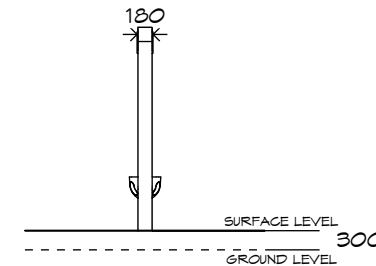

Product Sheet

2 Bay Laminated Swing

SWG-LAM 026-2-2.4

1 Double Rope | 1 Strap | 1 Toddler

playground
creations
creating play for everyday!

CRITICAL
FALL HEIGHT
1.5m

TOTAL
HEIGHT
2.58m

RECOMMENDED
SURFACING
57m²

Artist impression only

Product Sheet

2 Bay Laminated Swing

SWG-LAM 026-2-2.4

1 Double Rope | 1 Strap | 1 Toddler

Product Warranty

Playground Creations warrants its products to be free from defect in materials or workmanship during normal use and installation and in accordance with our specifications.