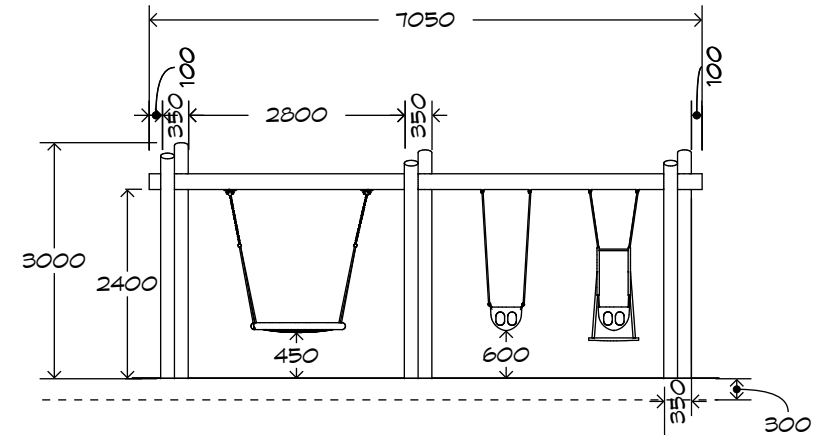

Product Sheet

2 Bay Log Swing

SWG-LO 025-2-2.4

1 Basket | 1 Toddler | 1 Expression

Product Warranty

Playground Creations warrants its products to be free from defect in materials or workmanship during normal use and installation and in accordance with our specifications.

Full warranty details on request.

Disclaimer: This should be read in conjunction with the Playground Creations full warranty terms and conditions.

On H5 posts and stainless steel fabricated components

On steel equipment with forced movement

On HDPE (high density polyethylene) structural failure

On combination rope work and activity nets

On all moving components

SURFACING:
RECOMMENDED: 59 m²
EDGING: 31 lm