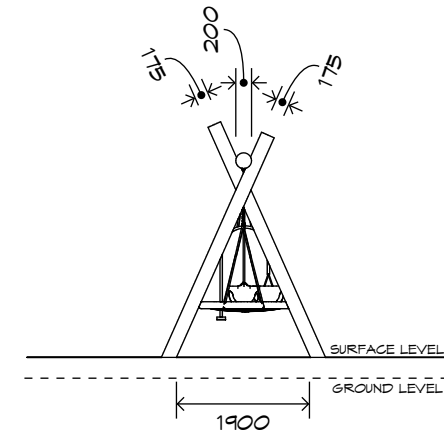

Product Sheet

2 Bay Log Swing

SWG-LO 025-2-2.4

1 Basket | 1 Toddler | 1 Expression

Product Warranty

Playground Creations warrants its products to be free from defect in materials or workmanship during normal use and installation and in accordance with our specifications.

Full warranty details on request.

Disclaimer: This should be read in conjunction with the Playground Creations full warranty terms and conditions.

On H5 posts and stainless steel fabricated components

On steel equipment with forced movement

On HDPE (high density polyethylene) structural failure

On combination rope work and activity nets

On all moving components

SURFACING:
RECOMMENDED: 59 m²
EDGING: 31 lm