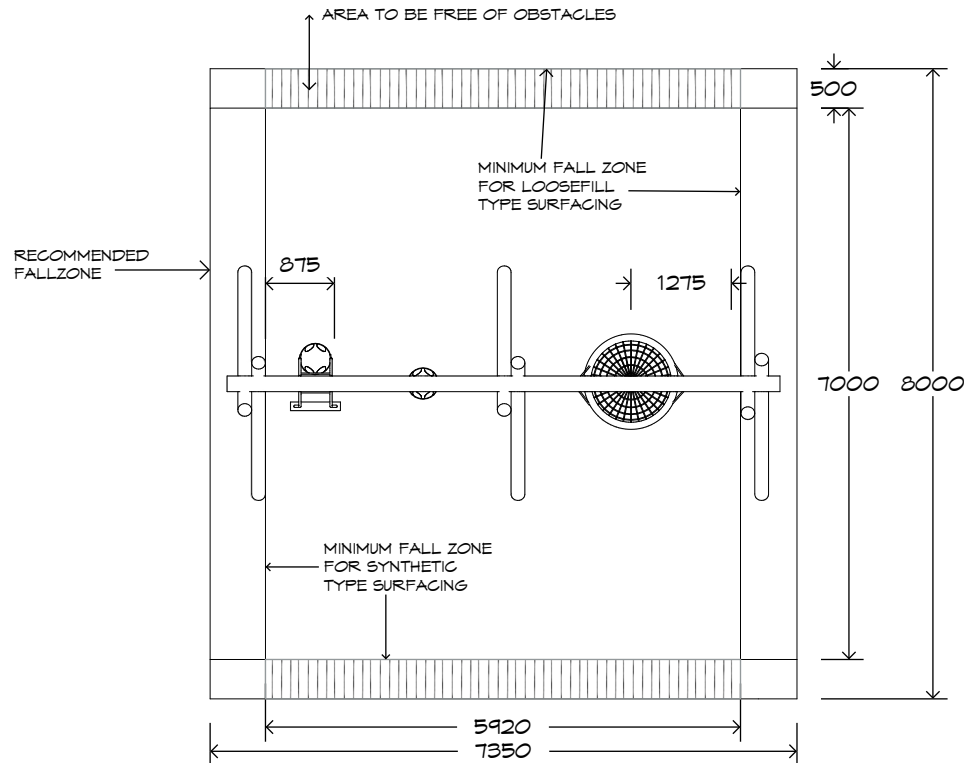

Product Sheet

2 Bay Log Swing

SWG-LO 025-2-2.4

1 Basket | 1 Toddler | 1 Expression

Product Warranty

Playground Creations warrants its products to be free from defect in materials or workmanship during normal use and installation and in accordance with our specifications.

Full warranty details on request.

Disclaimer: This should be read in conjunction with the Playground Creations full warranty terms and conditions.

On H5 posts and stainless steel fabricated components

On steel equipment with forced movement

On HDPE (high density polyethylene) structural failure

On combination rope work and activity nets

On all moving components

SURFACING:
RECOMMENDED: 59 m²
EDGING: 31 lm