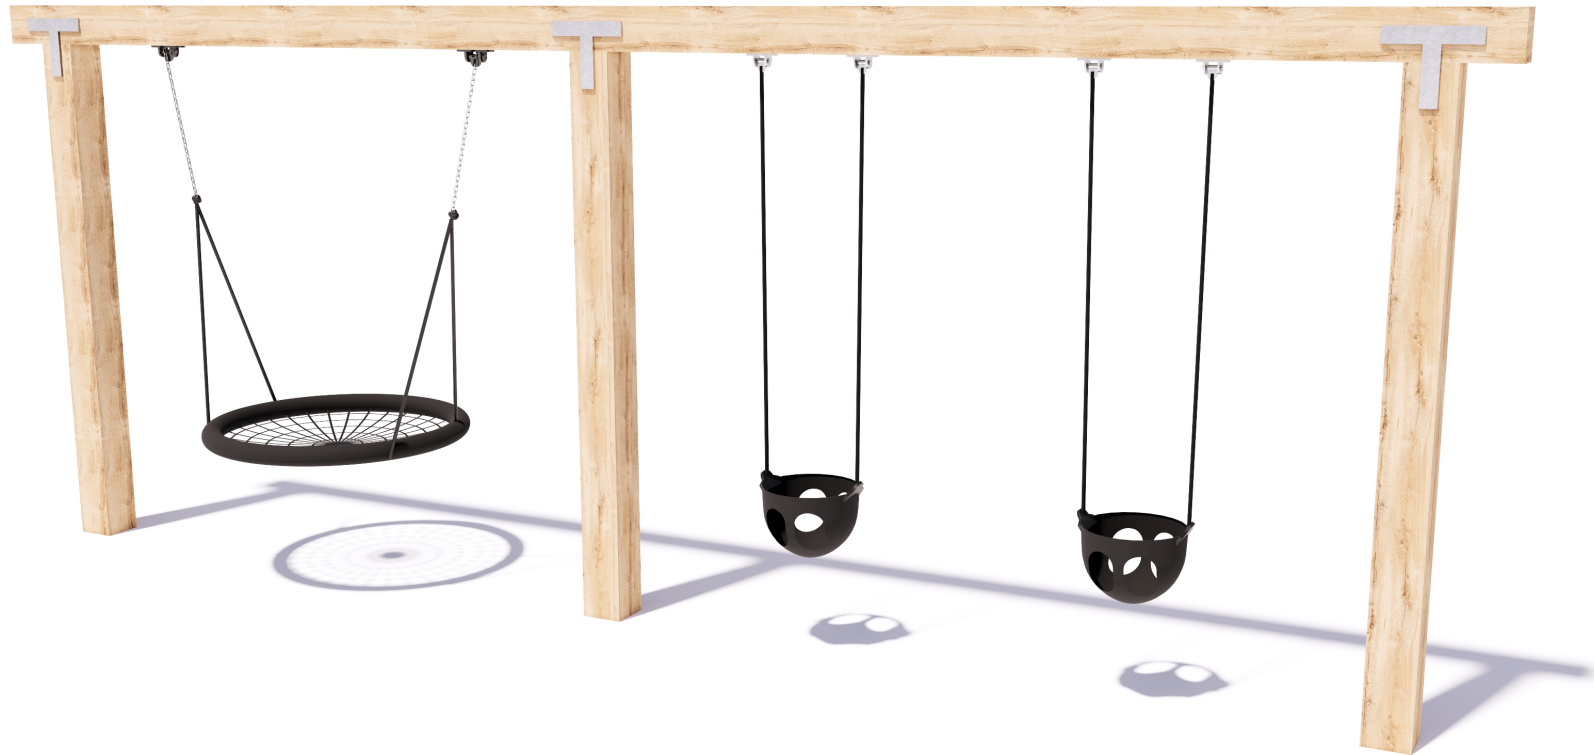

Product Sheet

2 Bay Laminated Swing

SWG-LAM 024-2-2.4

1 Basket | 2 Toddler

playground
creations
creating play for everyday!

CRITICAL
FALL HEIGHT
1.5m

TOTAL
HEIGHT
2.58m

RECOMMENDED
SURFACING
57m²

RECOMMENDED
AGE
2+

RECOMMENDED
USERS
3-6

NZS 5828:2015

0800 273 283 | info@playgroundcreations.co.nz | playgroundcreations.co.nz

Artist impression only