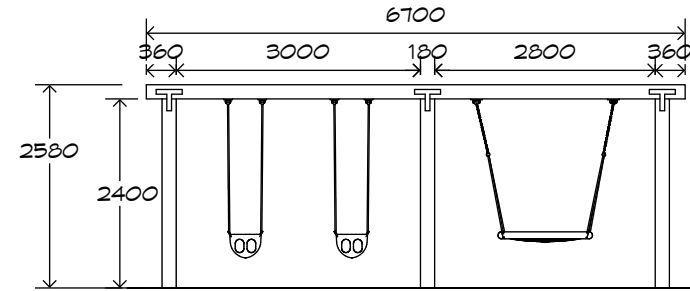

Product Sheet

2 Bay Laminated Swing

SWG-LAM 024-2-2.4

1 Basket | 2 Toddler

playground
creations
creating play for everyday!

CRITICAL
FALL HEIGHT
1.5m

TOTAL
HEIGHT
2.58m

RECOMMENDED
SURFACING
57m²

Artist impression only

Product Sheet

2 Bay Laminated Swing

SWG-LAM 024-2-2.4

1 Basket | 2 Toddler

Product Warranty

Playground Creations warrants its products to be free from defect in materials or workmanship during normal use and installation and in accordance with our specifications.