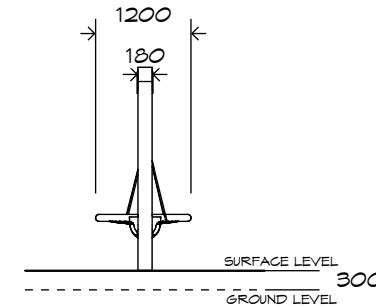

Product Sheet

2 Bay Laminated Swing

SWG-LAM 024-2-2.4

1 Basket | 2 Toddler

playground
creations
creating play for everyday!

CRITICAL
FALL HEIGHT
1.5m

TOTAL
HEIGHT
2.58m

RECOMMENDED
SURFACING
57m²

Artist impression only

Product Sheet

2 Bay Laminated Swing

SWG-LAM 024-2-2.4

1 Basket | 2 Toddler

Product Warranty

Playground Creations warrants its products to be free from defect in materials or workmanship during normal use and installation and in accordance with our specifications.