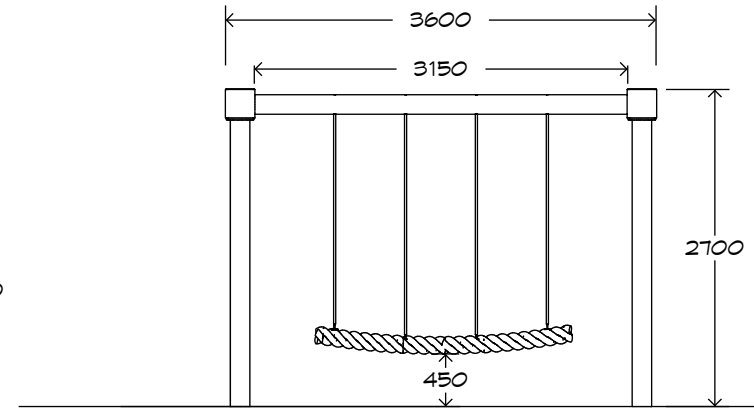

Product Sheet

Jungle Steel Swing

SWG-ST 033-1-2.4

1 Jungle Rope

playground
creations
creating play for everyday!

Product Warranty

Playground Creations warrants its products to be free from defect in materials or workmanship during normal use and installation and in accordance with our specifications.

Full warranty details on request.

Disclaimer: This should be read in conjunction with the Playground Creations full warranty terms and conditions.

On H5 posts and stainless steel fabricated components

On steel equipment with forced movement

On HDPE (high density polyethylene) structural failure

On combination rope work and activity nets

On all moving components

SURFACING:
RECOMMENDED: 18 m²
EDGING: 21 lm