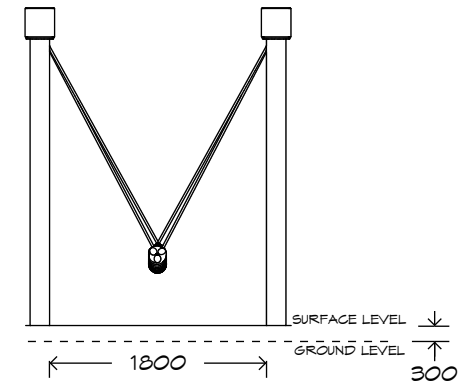

Product Sheet

Jungle Steel Swing

SWG-ST 033-1-2.4

1 Jungle Rope

playground
creations
creating play for everyday!

Product Warranty

Playground Creations warrants its products to be free from defect in materials or workmanship during normal use and installation and in accordance with our specifications.

Full warranty details on request.

Disclaimer: This should be read in conjunction with the Playground Creations full warranty terms and conditions.

On H5 posts and stainless steel fabricated components

On steel equipment with forced movement

On HDPE (high density polyethylene) structural failure

On combination rope work and activity nets

On all moving components

SURFACING:
RECOMMENDED: 18 m²
EDGING: 21 lm