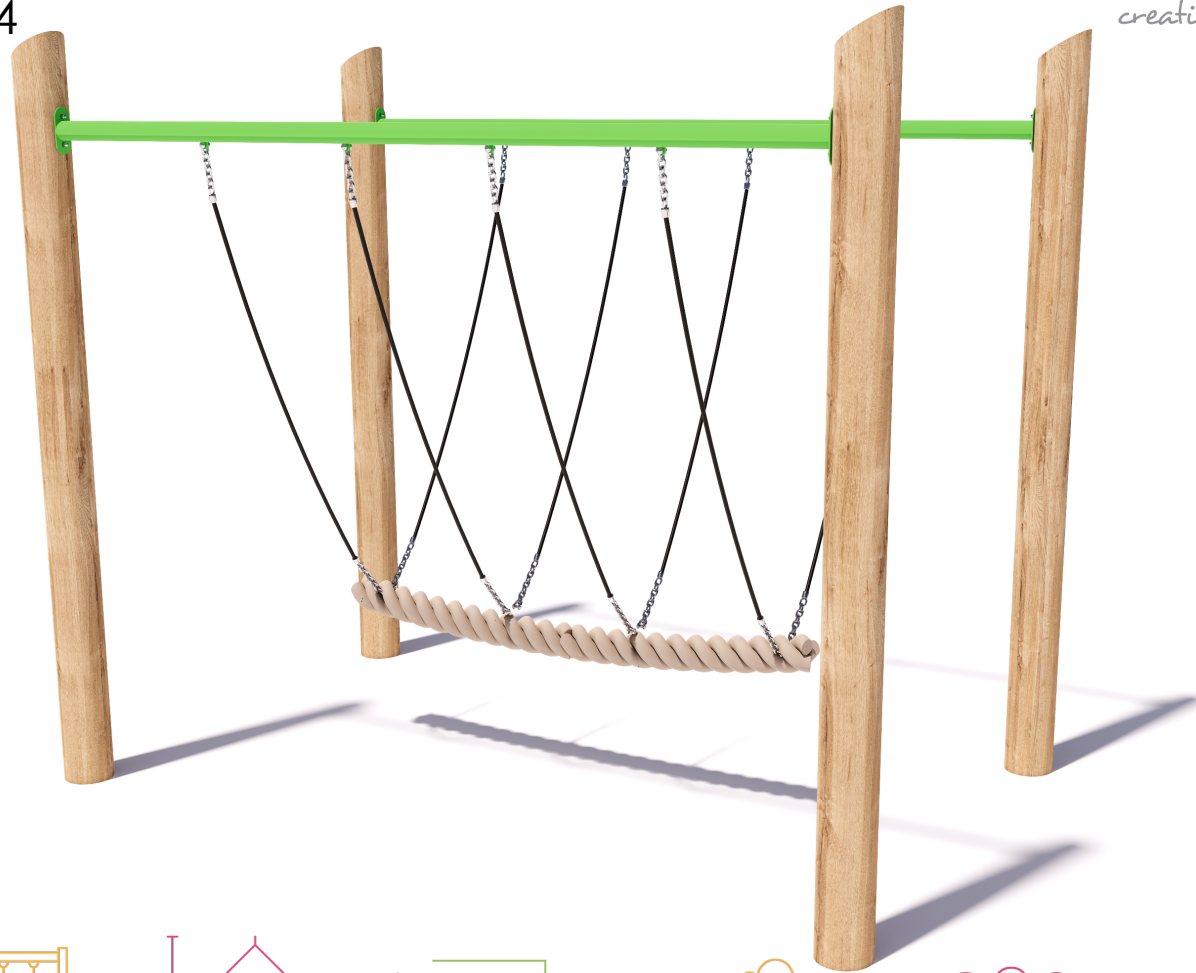

Product Sheet

Jungle Log Swing

SWG-LO 033-1-2.4

1 Jungle Rope

playground
creations
creating play for everyday!

CRITICAL
FALL HEIGHT
1.5m

TOTAL
HEIGHT
2.75m

RECOMMENDED
SURFACING
18m²

RECOMMENDED
AGE
3+

RECOMMENDED
USERS
1-4

NZS 5828:2015

0800 273 283 | info@playgroundcreations.co.nz | playgroundcreations.co.nz

Artist impression only