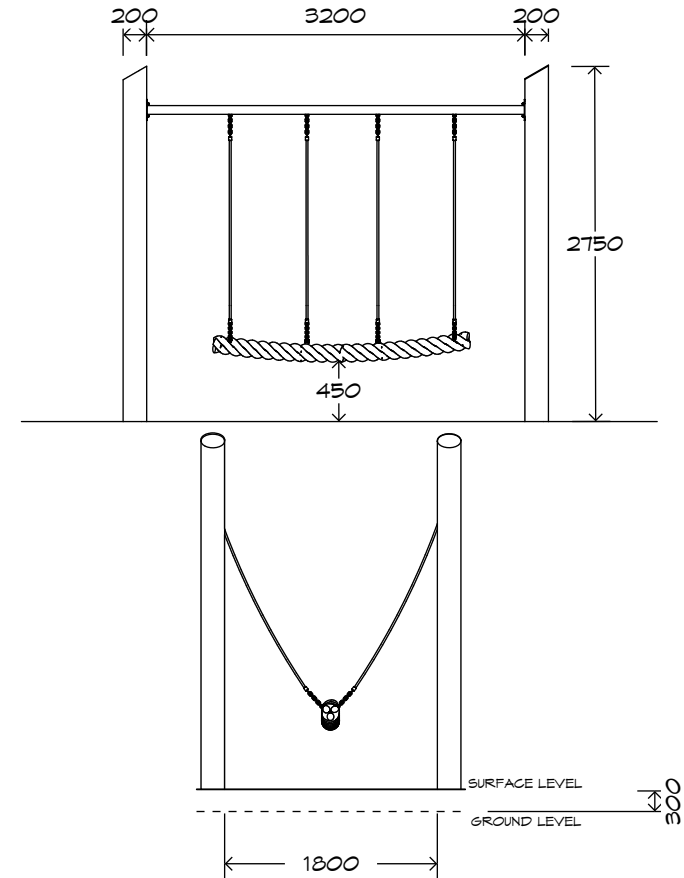

Product Sheet

Jungle Log Swing

SWG-LO 033-1-2.4

1 Jungle Rope

playground
creations
creating play for everyday!

CRITICAL
FALL HEIGHT
1.5m

TOTAL
HEIGHT
2.75m

RECOMMENDED
SURFACING
18m²

Artist impression only

Product Sheet

Jungle Log Swing

SWG-LO 033-1-2.4

1 Jungle Rope

playground
creations
creating play for everyday!

Product Warranty

Playground Creations warrants its products to be free from defect in materials or workmanship during normal use and installation and in accordance with our specifications.