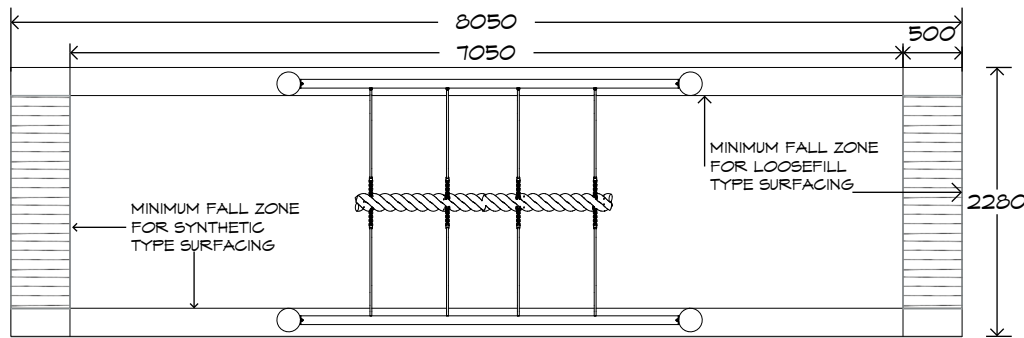

Artist impression only

Product Sheet

Jungle Log Swing

SWG-LO 033-1-2.4

1 Jungle Rope

playground
creations
creating play for everyday!

Product Warranty

Playground Creations warrants its products to be free from defect in materials or workmanship during normal use and installation and in accordance with our specifications.