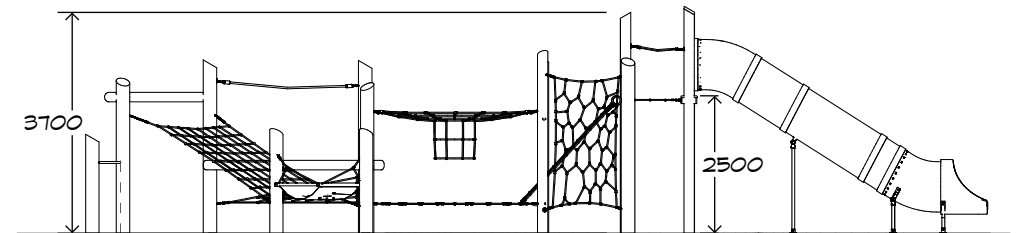

Product Sheet

Harakeke Unit

H003

Product Warranty

Playground Creations warrants its products to be free from defect in materials or workmanship during normal use and installation and in accordance with our specifications.

Full warranty details on request.

Disclaimer: This should be read in conjunction with the Playground Creations full warranty terms and conditions.

On H5 posts and stainless steel fabricated components

On steel equipment with forced movement

On HDPE (high density polyethylene) structural failure

On combination rope work and activity nets

On all moving components

SURFACING:
RECOMMENDED: 177 m²
EDGING: 52 lm