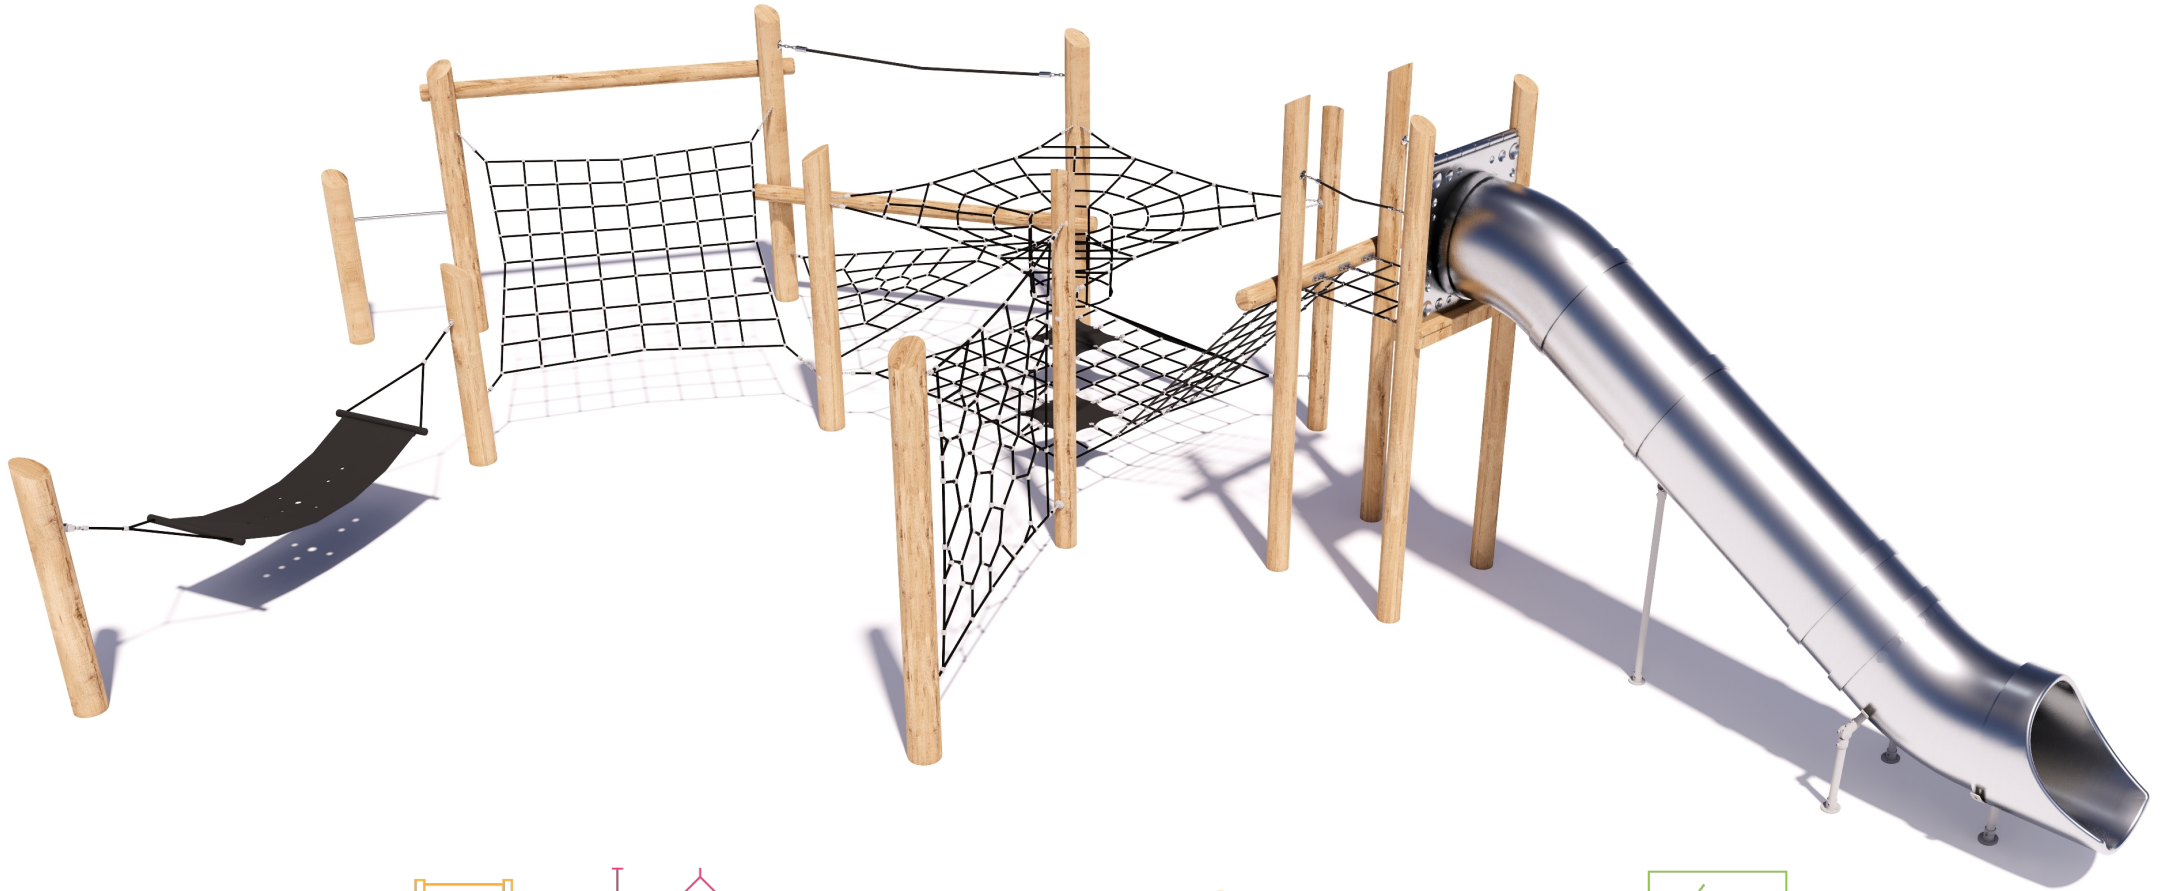

Product Sheet
Harakeke Unit
H003

CRITICAL
FALL HEIGHT
2.5m

TOTAL
HEIGHT
3.7m

RECOMMENDED
SURFACING
177m²

RECOMMENDED
AGE
2+

RECOMMENDED
USERS
1-30

NZS 5828:2015

Product Sheet

On HDPE (high density polyethylene) structural failure

On combination rope work and activity nets

On all moving components

SURFACING:
RECOMMENDED: 177 m²
EDGING: 52 lm