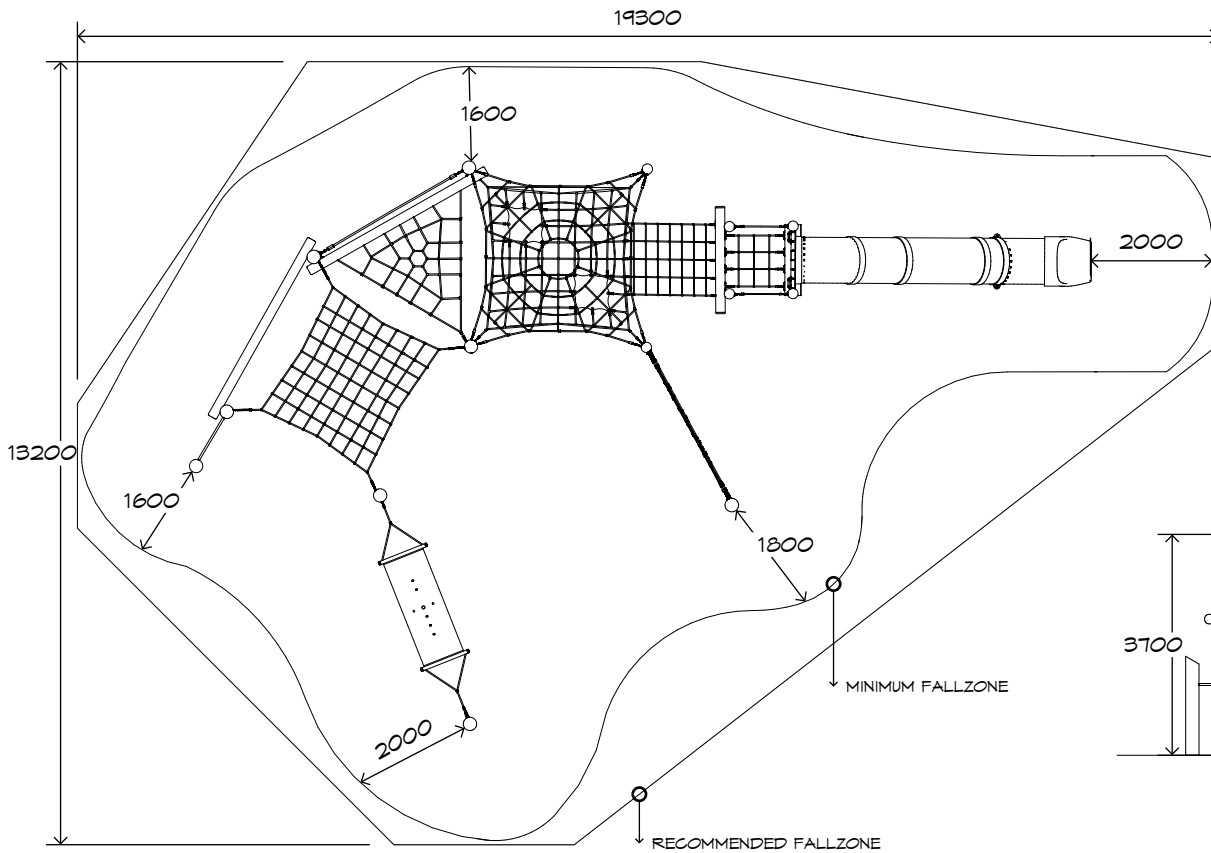

Product Sheet

Harakeke Unit

H003

Product Warranty

Playground Creations warrants its products to be free from defect in materials or workmanship during normal use and installation and in accordance with our specifications.

Full warranty details on request.

Disclaimer: This should be read in conjunction with the Playground Creations full warranty terms and conditions.

On H5 posts and stainless steel fabricated components

On steel equipment with forced movement

On HDPE (high density polyethylene) structural failure

On combination rope work and activity nets

On all moving components

SURFACING:
RECOMMENDED: 177 m²
EDGING: 52 lm