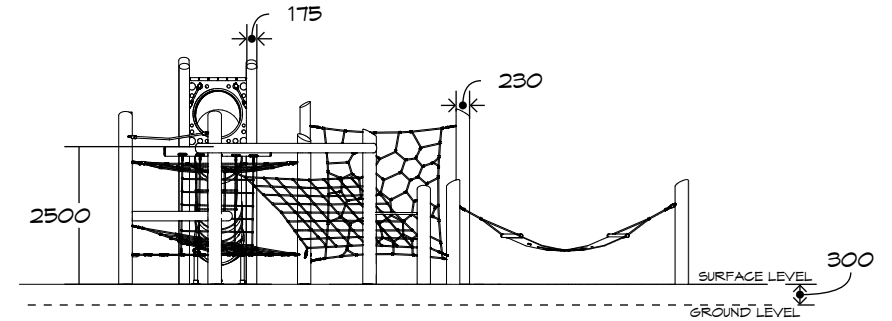

Product Sheet

Harakeke Unit

H003

Product Warranty

Playground Creations warrants its products to be free from defect in materials or workmanship during normal use and installation and in accordance with our specifications.

Full warranty details on request.

Disclaimer: This should be read in conjunction with the Playground Creations full warranty terms and conditions.

On H5 posts and stainless steel fabricated components

On steel equipment with forced movement

On HDPE (high density polyethylene) structural failure

On combination rope work and activity nets

On all moving components

SURFACING:
RECOMMENDED: 177 m²
EDGING: 52 lm