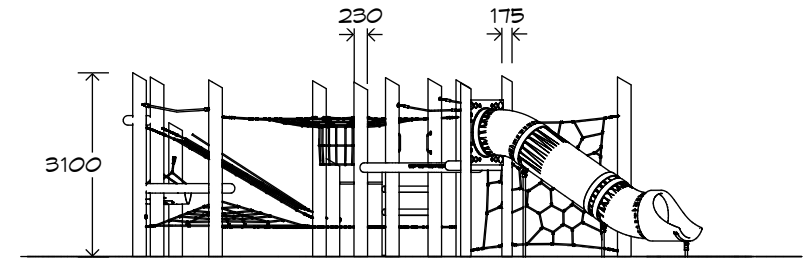

Product Sheet

Harakeke Unit

H002

Product Warranty

Playground Creations warrants its products to be free from defect in materials or workmanship during normal use and installation and in accordance with our specifications.

Full warranty details on request.

Disclaimer: This should be read in conjunction with the Playground Creations full warranty terms and conditions.

On H5 posts and stainless steel fabricated components

On steel equipment with forced movement

On HDPE (high density polyethylene) structural failure

On combination rope work and activity nets

On all moving components

SURFACING:
RECOMMENDED: 130 m²
EDGING: 55lm