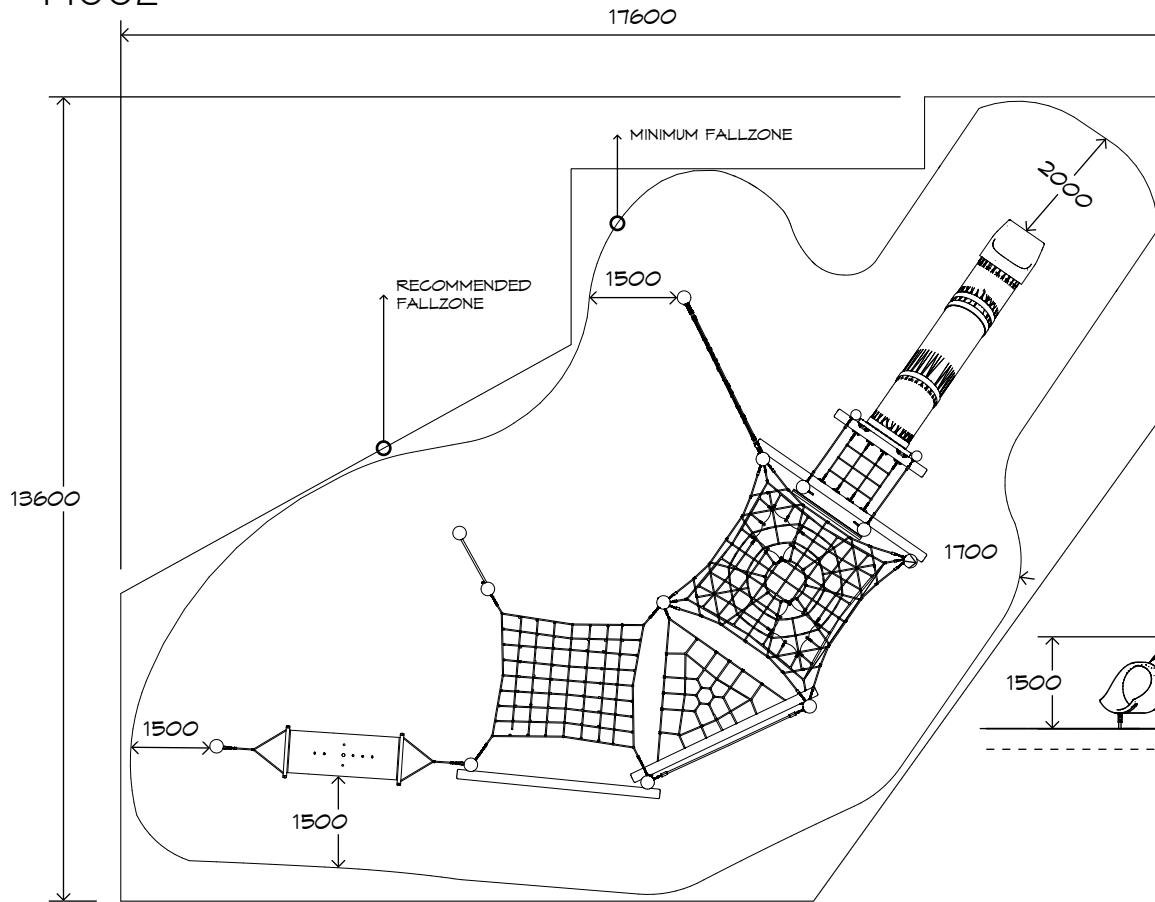

Product Sheet

Harakeke Unit

H002

Product Warranty

Playground Creations warrants its products to be free from defect in materials or workmanship during normal use and installation and in accordance with our specifications.

Full warranty details on request.

Disclaimer: This should be read in conjunction with the Playground Creations full warranty terms and conditions.

On H5 posts and stainless steel fabricated components

On steel equipment with forced movement

On HDPE (high density polyethylene) structural failure

On combination rope work and activity nets

On all moving components

SURFACING:
RECOMMENDED: 130 m²
EDGING: 55lm