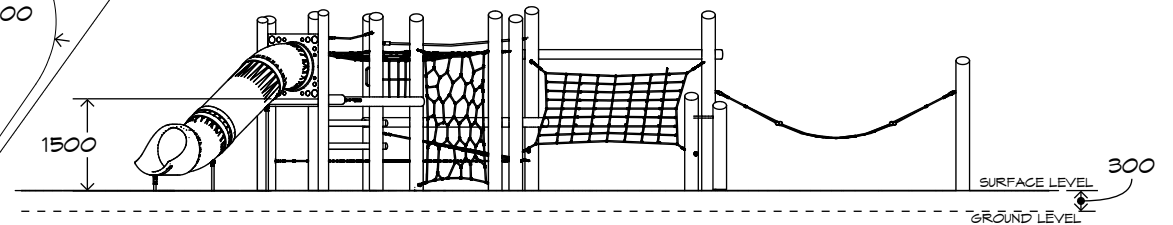

Product Sheet

Harakeke Unit

H002

Product Warranty

Playground Creations warrants its products to be free from defect in materials or workmanship during normal use and installation and in accordance with our specifications.

Full warranty details on request.

Disclaimer: This should be read in conjunction with the Playground Creations full warranty terms and conditions.

On H5 posts and stainless steel fabricated components

On steel equipment with forced movement

On HDPE (high density polyethylene) structural failure

On combination rope work and activity nets

On all moving components

SURFACING:
RECOMMENDED: 130 m²
EDGING: 55lm