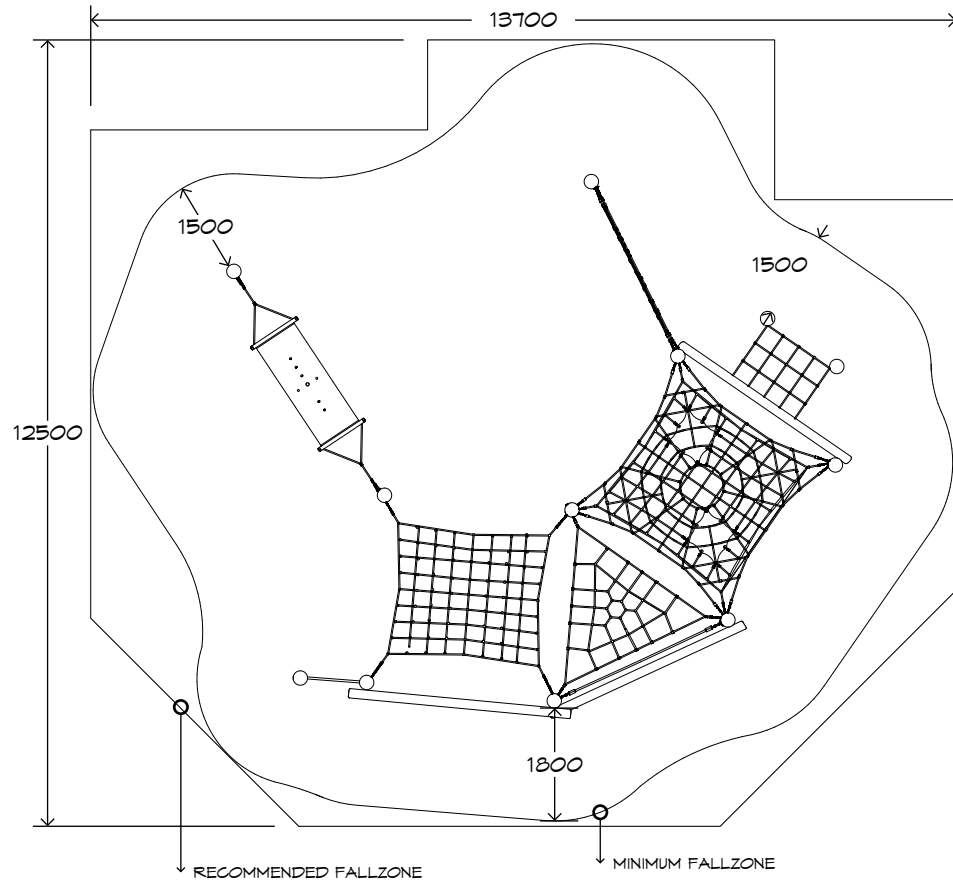

Product Sheet

Harakeke Unit

H001

Product Warranty

Playground Creations warrants its products to be free from defect in materials or workmanship during normal use and installation and in accordance with our specifications.

Full warranty details on request.

Disclaimer: This should be read in conjunction with the Playground Creations full warranty terms and conditions.

On H5 posts and stainless steel fabricated components

On steel equipment with forced movement

On HDPE (high density polyethylene) structural failure

On combination rope work and activity nets

On all moving components

SURFACING:
RECOMMENDED: 144 m²
EDGING: 48 lm