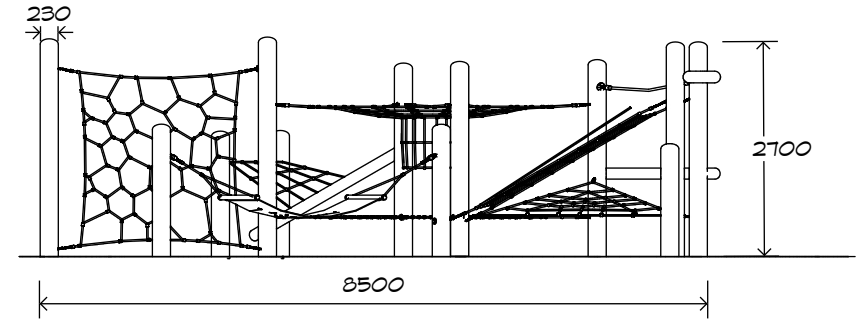

Product Sheet

Harakeke Unit

H001

Product Warranty

Playground Creations warrants its products to be free from defect in materials or workmanship during normal use and installation and in accordance with our specifications.

Full warranty details on request.

Disclaimer: This should be read in conjunction with the Playground Creations full warranty terms and conditions.

On H5 posts and stainless steel fabricated components

On steel equipment with forced movement

On HDPE (high density polyethylene) structural failure

On combination rope work and activity nets

On all moving components

SURFACING:
RECOMMENDED: 144 m²
EDGING: 48 lm