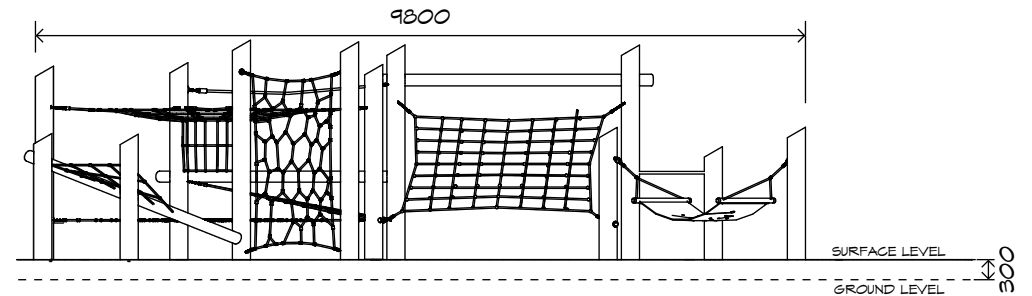

Product Sheet

Harakeke Unit

H001

Product Warranty

Playground Creations warrants its products to be free from defect in materials or workmanship during normal use and installation and in accordance with our specifications.

Full warranty details on request.

Disclaimer: This should be read in conjunction with the Playground Creations full warranty terms and conditions.

On H5 posts and stainless steel fabricated components

On steel equipment with forced movement

On HDPE (high density polyethylene) structural failure

On combination rope work and activity nets

On all moving components

SURFACING:
RECOMMENDED: 144 m²
EDGING: 48 lm