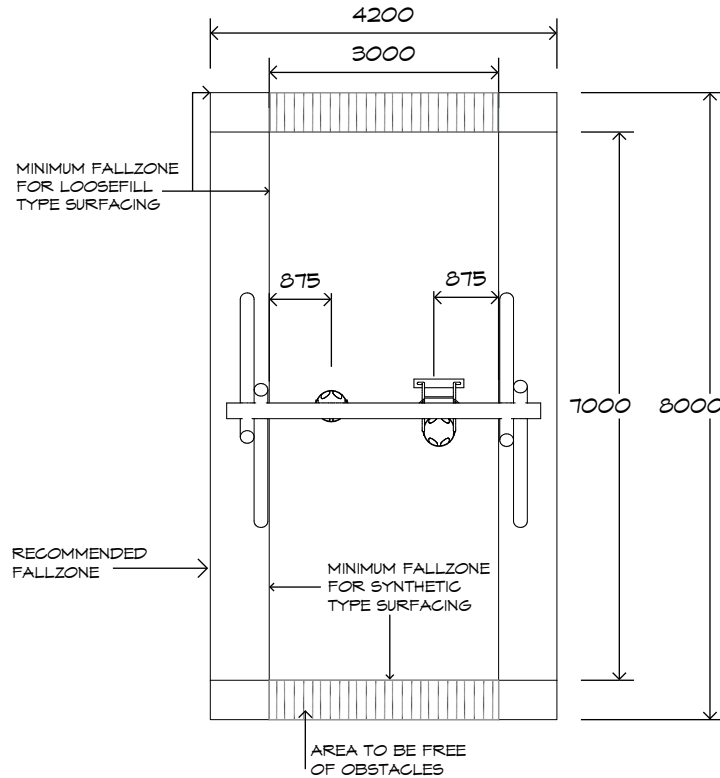

Product Sheet

1 Bay Log Swing

SWG-LO 014-1-2.4

1 Toddler | 1 Expression Seat

CRITICAL
FALL HEIGHT
1.5m

TOTAL
HEIGHT
3.0m

RECOMMENDED
SURFACING
34m²

RECOMMENDED
AGE
2+

RECOMMENDED
USERS
2

NZS 5828:2015

Product Sheet

1 Bay Log Swing

SWG-LO 014-1-2.4

1 Toddler | 1 Expression Seat

Product Warranty

Playground Creations warrants its products to be free from defect in materials or workmanship during normal use and installation and in accordance with our specifications.

On HDPE (high density polyethylene) structural failure

On combination rope work and activity nets

On all moving components

SURFACING:
RECOMMENDED: 34 m²
EDGING: 25 lm