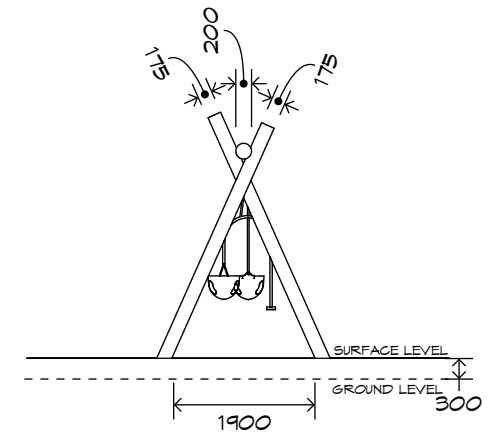

Product Sheet

1 Bay Log Swing

SWG-LO 014-1-2.4

1 Toddler | 1 Expression Seat

CRITICAL
FALL HEIGHT
1.5m

TOTAL
HEIGHT
3.0m

RECOMMENDED
SURFACING
34m²

RECOMMENDED
AGE
2+

RECOMMENDED
USERS
2

NZS 5828:2015

Product Sheet

1 Bay Log Swing

SWG-LO 014-1-2.4

1 Toddler | 1 Expression Seat

Product Warranty

Playground Creations warrants its products to be free from defect in materials or workmanship during normal use and installation and in accordance with our specifications.