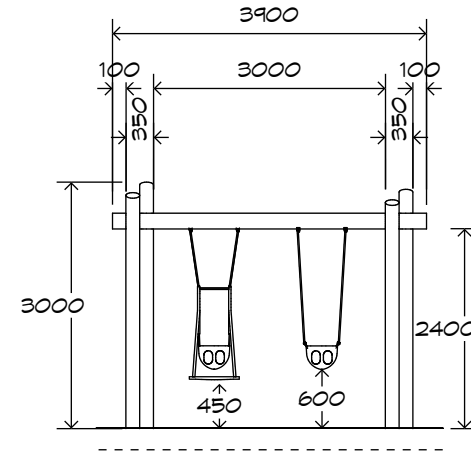

Product Sheet

1 Bay Log Swing

SWG-LO 014-1-2.4

1 Toddler | 1 Expression Seat

CRITICAL
FALL HEIGHT
1.5m

TOTAL
HEIGHT
3.0m

RECOMMENDED
SURFACING
34m²

RECOMMENDED
AGE
2+

RECOMMENDED
USERS
2

NZS 5828:2015

Product Sheet

1 Bay Log Swing

SWG-LO 014-1-2.4

1 Toddler | 1 Expression Seat

Product Warranty

Playground Creations warrants its products to be free from defect in materials or workmanship during normal use and installation and in accordance with our specifications.