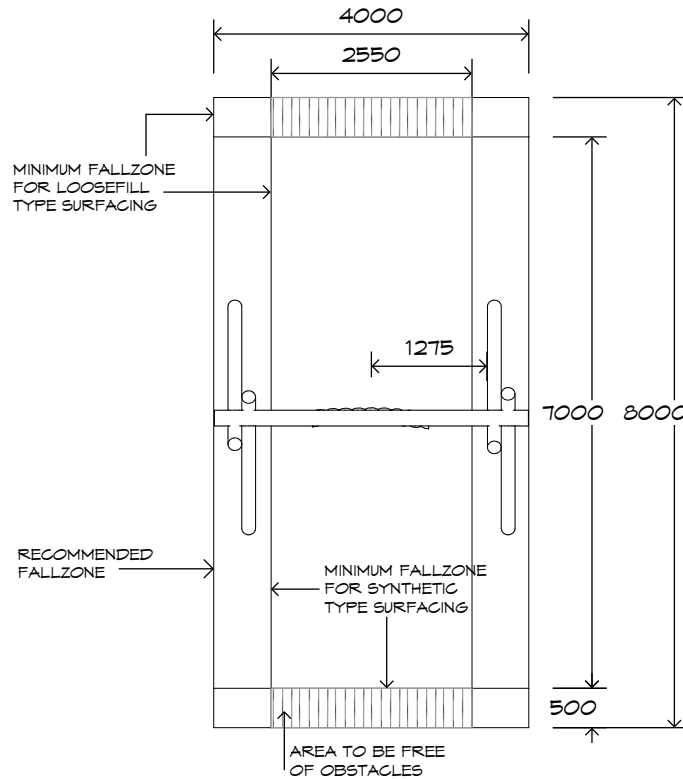

Product Sheet

1 Bay Log Swing

SWG-LO 016-1-2.4

1 Double Rope

CRITICAL
FALL HEIGHT
1.5m

TOTAL
HEIGHT
3.0m

RECOMMENDED
SURFACING
32m²

RECOMMENDED
AGE
2+

RECOMMENDED
USERS
1-4

NZS 5828:2015

Product Sheet

1 Bay Log Swing

SWG-LO 016-1-2.4

1 Double Rope

Product Warranty

Playground Creations warrants its products to be free from defect in materials or workmanship during normal use and installation and in accordance with our specifications.