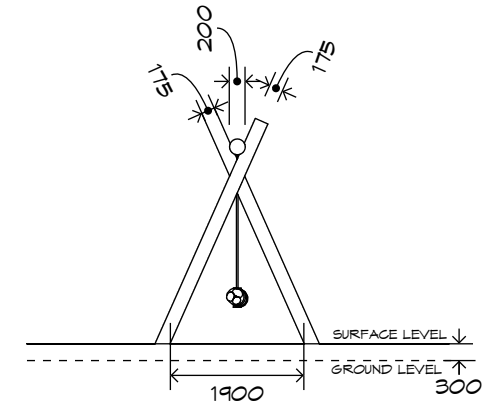

Product Sheet

1 Bay Log Swing

SWG-LO 016-1-2.4

1 Double Rope

CRITICAL
FALL HEIGHT
1.5m

TOTAL
HEIGHT
3.0m

RECOMMENDED
SURFACING
32m²

RECOMMENDED
AGE
2+

RECOMMENDED
USERS
1-4

NZS 5828:2015

Product Sheet

1 Bay Log Swing

SWG-LO 016-1-2.4

1 Double Rope

Product Warranty

Playground Creations warrants its products to be free from defect in materials or workmanship during normal use and installation and in accordance with our specifications.

On HDPE (high density polyethylene) structural failure

On combination rope work and activity nets

On all moving components

SURFACING:
RECOMMENDED: 32 m²
EDGING: 24lm