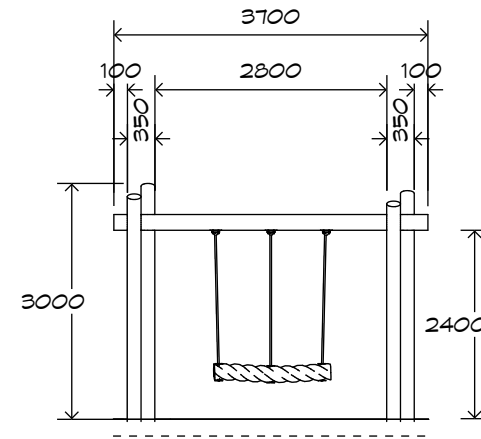

Product Sheet

1 Bay Log Swing

SWG-LO 016-1-2.4

1 Double Rope

CRITICAL
FALL HEIGHT
1.5m

TOTAL
HEIGHT
3.0m

RECOMMENDED
SURFACING
32m²

RECOMMENDED
AGE
2+

RECOMMENDED
USERS
1-4

NZS 5828:2015

Product Sheet

1 Bay Log Swing

SWG-LO 016-1-2.4

1 Double Rope

Product Warranty

Playground Creations warrants its products to be free from defect in materials or workmanship during normal use and installation and in accordance with our specifications.