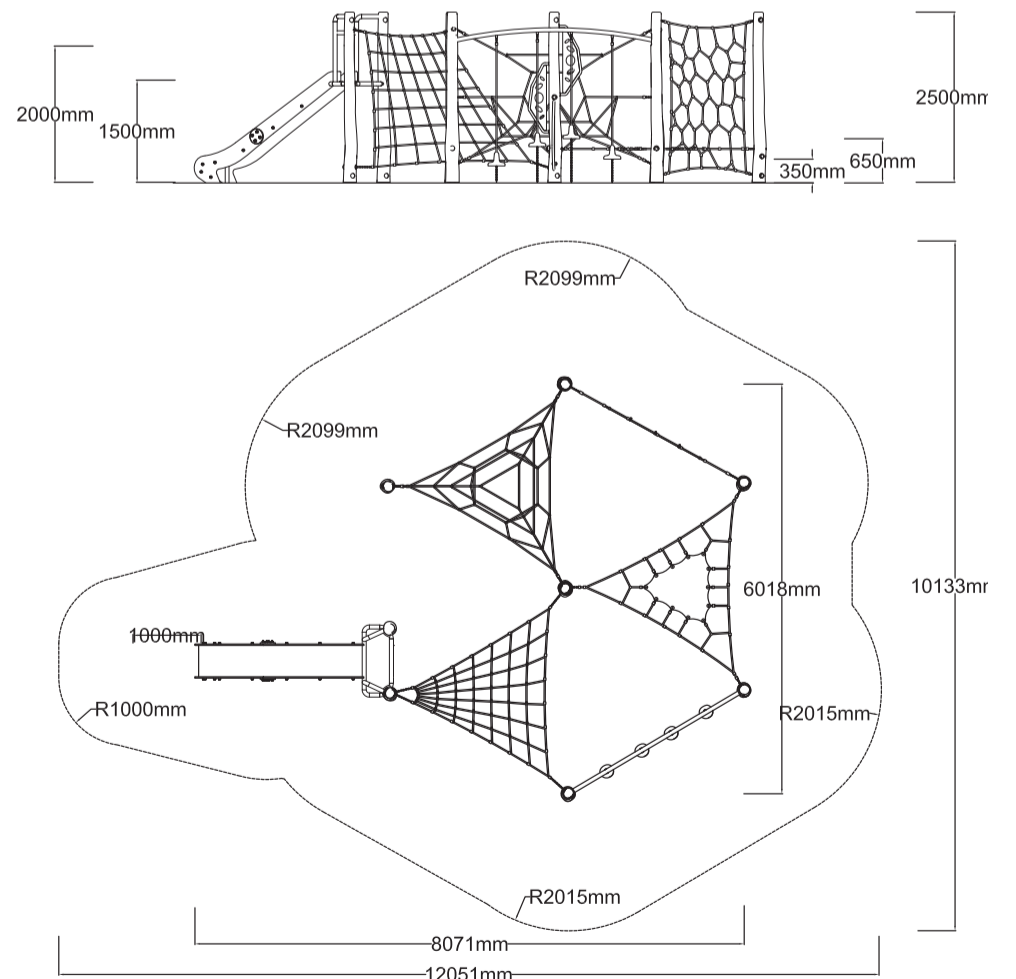

Check our [Rope and Powdercoat colours](#) in our materials section or consult colours with [Kaebel Leisure](#).

Specifications

Max Height	2.5m
Fallzone Area	80m ²
Max Fall Height	2.5m
Equipment Size	6.0m(w) x 8.0m(l) x 2.5m(h)

Materials | Equipment

Natural timber post | Rubber pommels | HDPE panels
 18mm steel-reinforced rope | Rubber membrane
 1x CN-1031, 1x CN-1014, 1x CN-1020, 1x CN-1016, 1x CN-1050, 1x CN-1058
 Natural Timbers is processed through sustainable forestry practices, with timber sourced from Forestry NSW under the Sustainable Managed Forest Policy.

Users: 1-37

All products are designed and owned by Kaebel Leisure. Drawings are concept only. Not to scale.