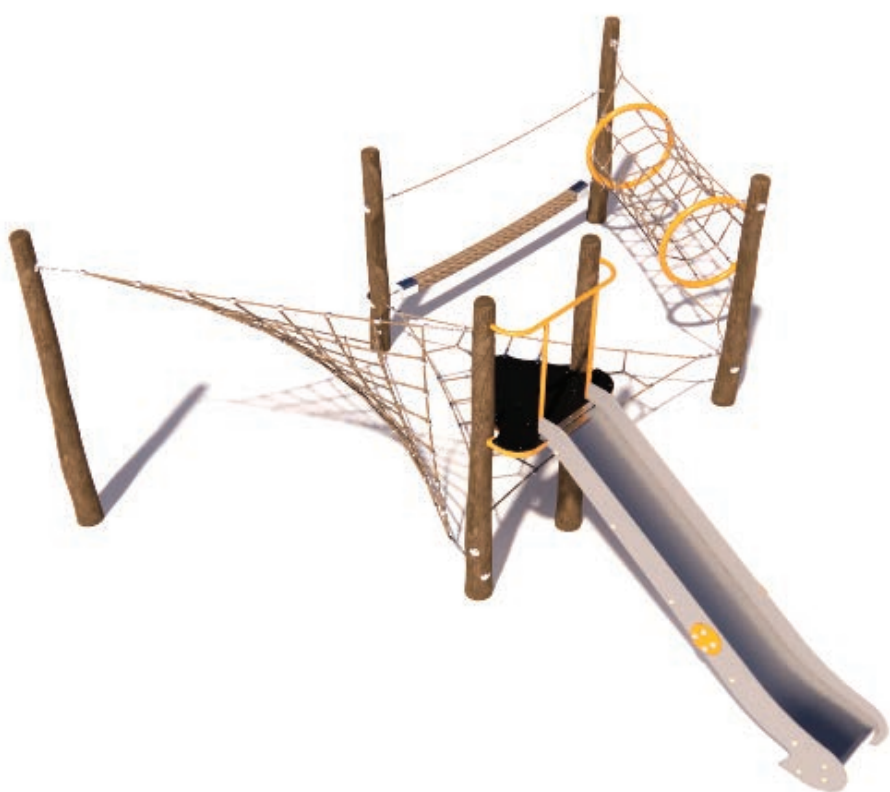

Check our Rope and Powdercoat colours in our materials section or consult colours with Kaebel Leisure.

Specifications

Max Height	2.5m
Fallzone Area	62.8m ²
Max Fall Height	2.3m
Equipment Size	5.74m(w) x 6.0m(l) x 2.5m(h)

Materials | Equipment

Natural timber post | 18mm steel-reinforced rope
 Rubber membrane | 120mm square jungle rope | HDPE panels |
 Stainless steel

1x CN-1058, 1x CN-1014, 1x CN-1017, 1x CN-1000

Natural Timbers is processed through sustainable forestry practices, with timber sourced from Forestry NSW under the Sustainable Managed Forest Policy.

Users: 1-27

All products are designed and owned by Kaebel Leisure. Drawings are concept only. Not to scale.