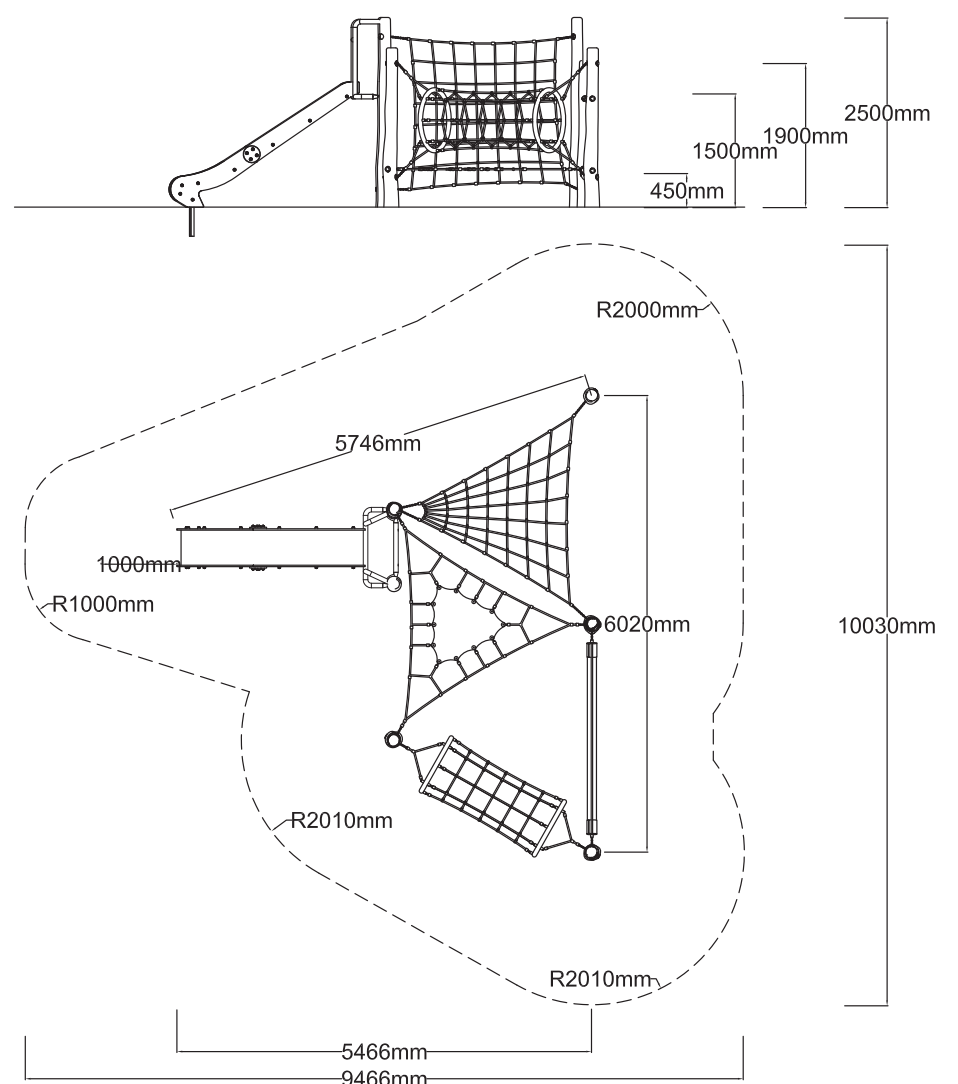

Check our Rope and Powdercoat colours in our materials section or consult colours with Kaebel Leisure.

Specifications

Max Height	2.5m
Fallzone Area	62.8m ²
Max Fall Height	2.3m
Equipment Size	5.74m(w) x 6.0m(l) x 2.5m(h)

Materials | Equipment

Natural timber post | 18mm steel-reinforced rope
 Rubber membrane | 120mm square jungle rope | HDPE panels |
 Stainless steel

1x CN-1058, 1x CN-1014, 1x CN-1017, 1x CN-1000

Natural Timbers is processed through sustainable forestry practices, with timber sourced from Forestry NSW under the Sustainable Managed Forest Policy.

Users: 1-27

All products are designed and owned by Kaebel Leisure. Drawings are concept only. Not to scale.