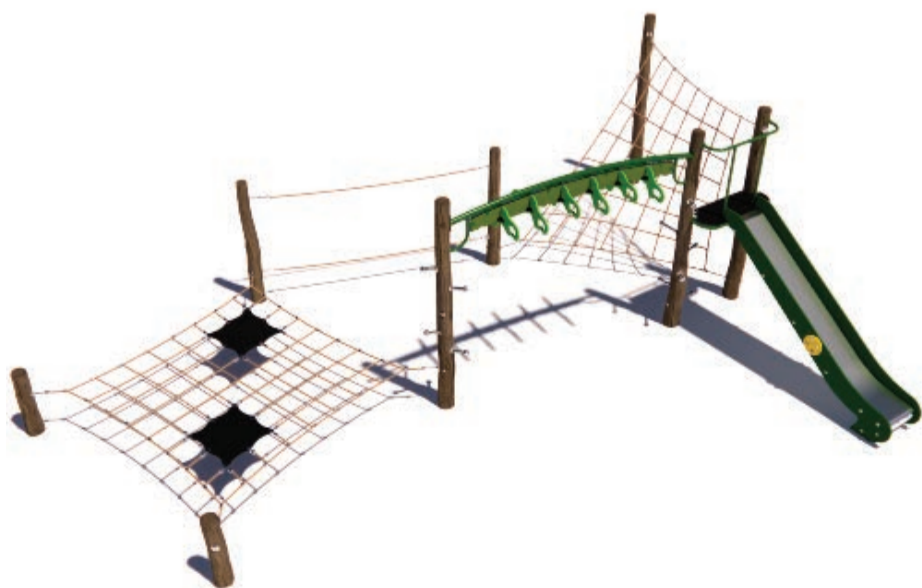

All products are designed and owned by Kaebel Leisure. Drawings are concept only. Not to scale.