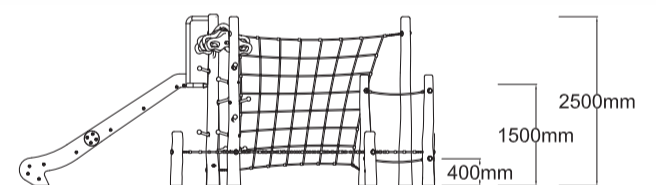

All products are designed and owned by Kaebel Leisure. Drawings are concept only. Not to scale.