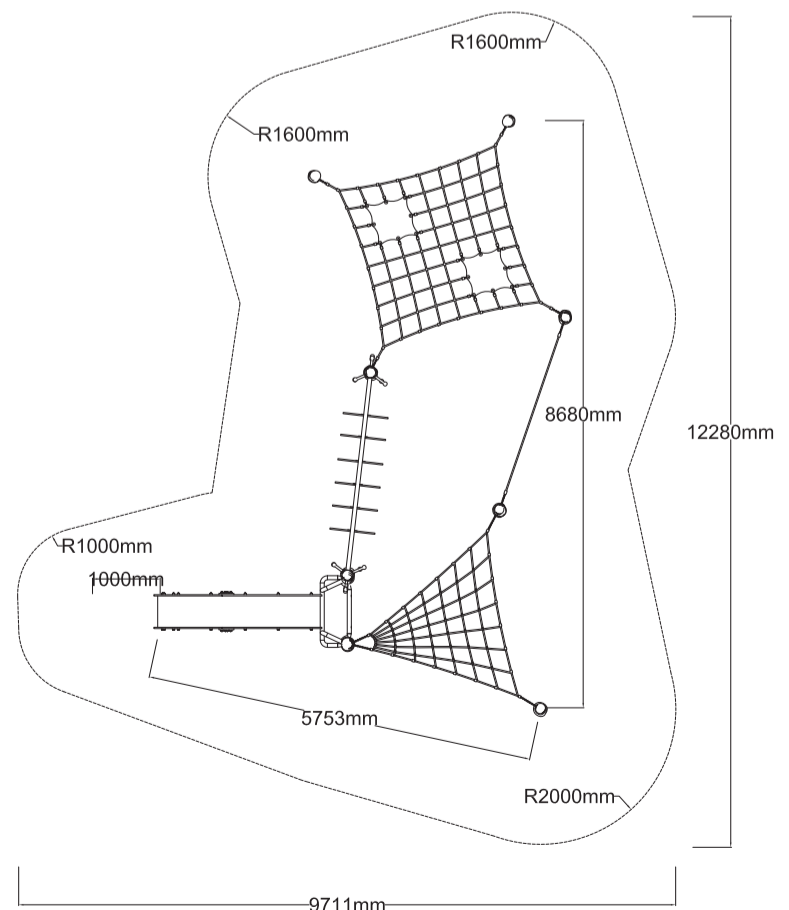

### Specifications

Max Height	2.5m
Fallzone Area	79.88m <sup>2</sup>
Max Fall Height	2.4m
Equipment Size	5.75m(w) x 8.68m(l) x 2.5m(h)

Users: 1-27

All products are designed and owned by Kaebel Leisure. Drawings are concept only. Not to scale.