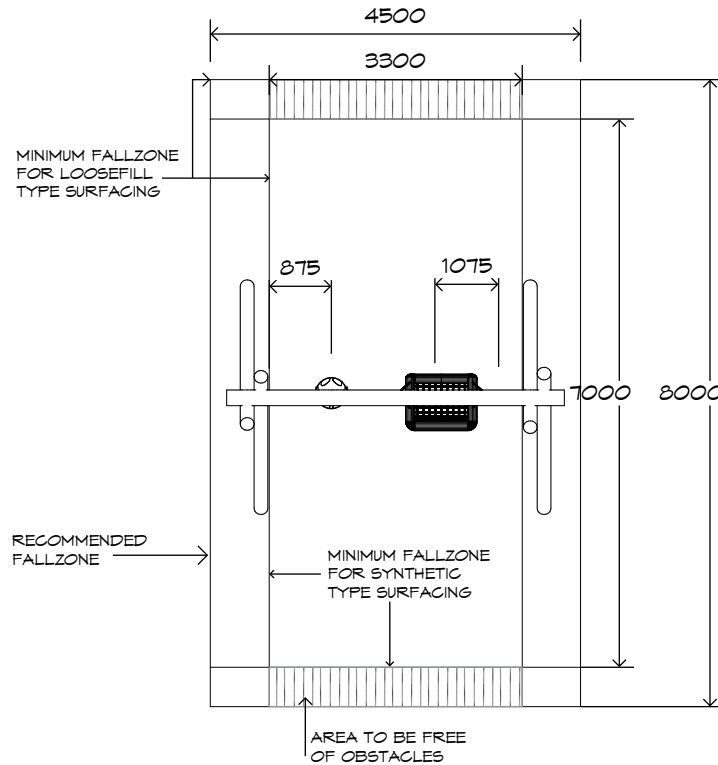

Product Sheet

1 Bay Log Swing

SWG-LO 017-1-2.4

1 Basket Chair | 1 Toddler

CRITICAL
FALL HEIGHT
1.5m

TOTAL
HEIGHT
3.0m

RECOMMENDED
SURFACING
36m²

RECOMMENDED
AGE
2+

RECOMMENDED
USERS
2

NZS 5828:2015

Product Sheet

1 Bay Log Swing

SWG-LO 017-1-2.4

1 Basket Chair | 1 Toddler

Product Warranty

Playground Creations warrants its products to be free from defect in materials or workmanship during normal use and installation and in accordance with our specifications.

On HDPE (high density polyethylene) structural failure

On combination rope work and activity nets

On all moving components

SURFACING:
RECOMMENDED: 36 m²
EDGING: 25 lm