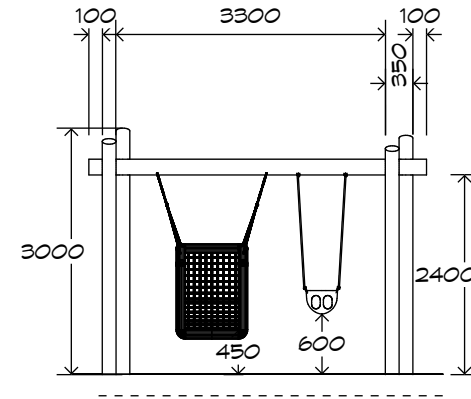

Product Sheet

1 Bay Log Swing

SWG-LO 017-1-2.4

1 Basket Chair | 1 Toddler

CRITICAL
FALL HEIGHT
1.5m

TOTAL
HEIGHT
3.0m

RECOMMENDED
SURFACING
36m²

RECOMMENDED
AGE
2+

RECOMMENDED
USERS
2

NZS 5828:2015

Product Sheet

1 Bay Log Swing

SWG-LO 017-1-2.4

1 Basket Chair | 1 Toddler

Product Warranty

Playground Creations warrants its products to be free from defect in materials or workmanship during normal use and installation and in accordance with our specifications.