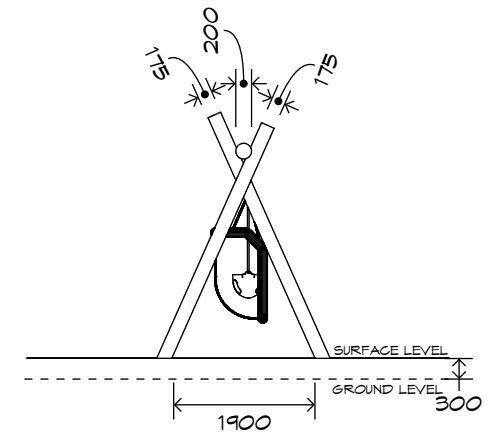

Product Sheet

1 Bay Log Swing

SWG-LO 017-1-2.4

1 Basket Chair | 1 Toddler

CRITICAL
FALL HEIGHT
1.5m

TOTAL
HEIGHT
3.0m

RECOMMENDED
SURFACING
36m²

RECOMMENDED
AGE
2+

RECOMMENDED
USERS
2

NZS 5828:2015

Product Sheet

1 Bay Log Swing

SWG-LO 017-1-2.4

1 Basket Chair | 1 Toddler

Product Warranty

Playground Creations warrants its products to be free from defect in materials or workmanship during normal use and installation and in accordance with our specifications.